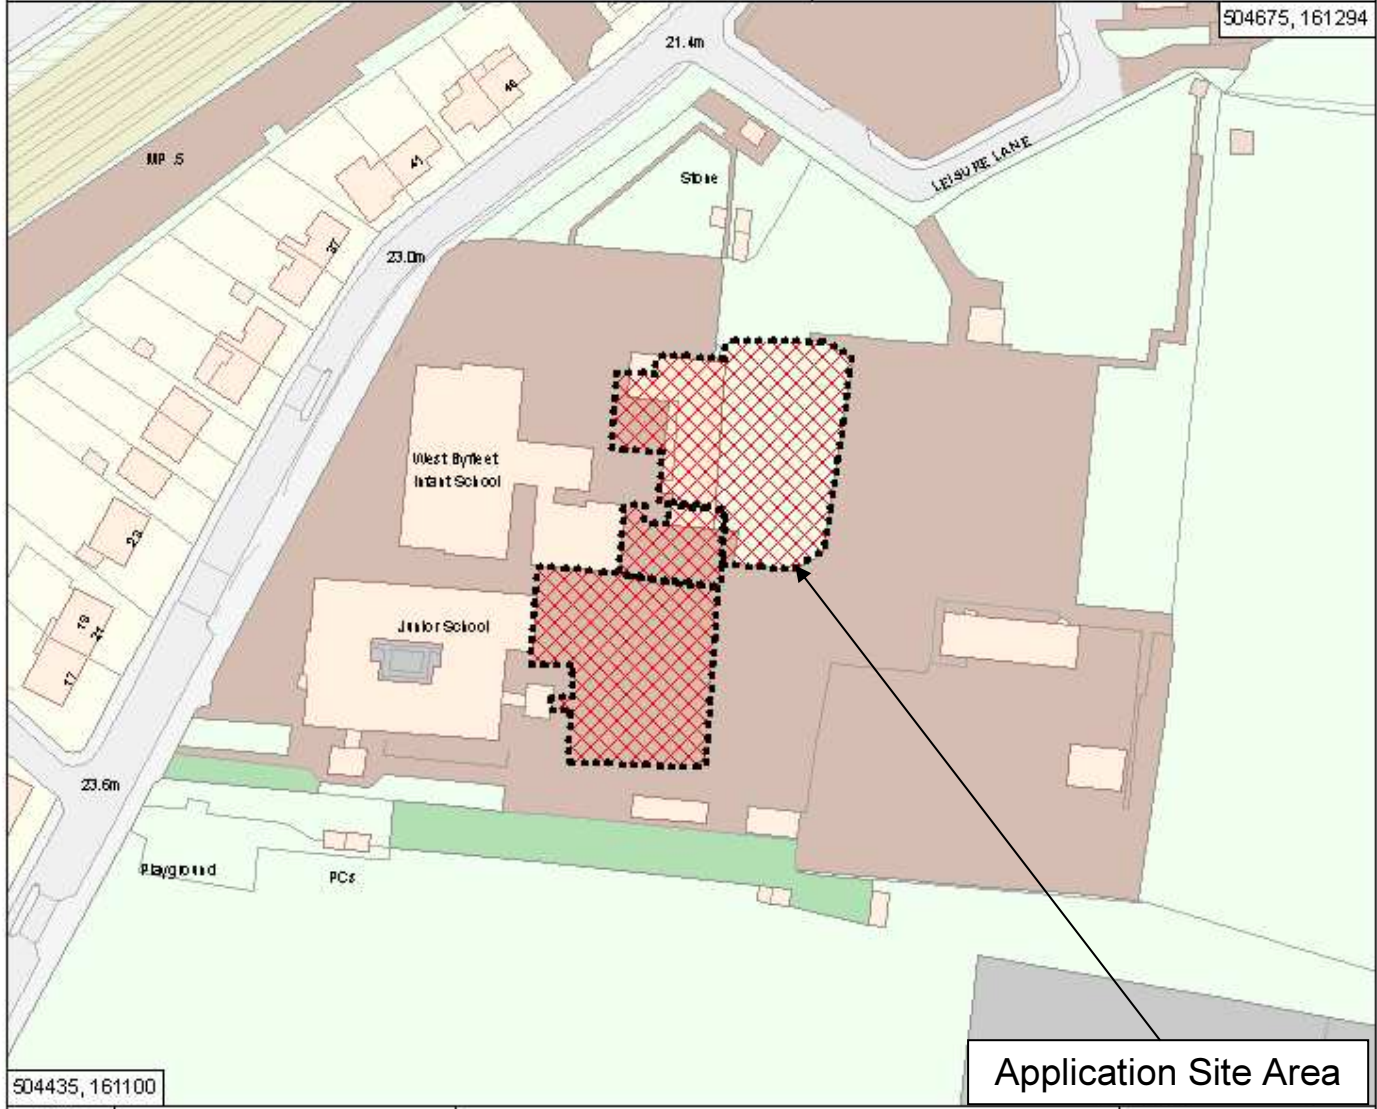

West Byfleet Infant and Junior Schools, Camphill Road, West Byfleet Surrey, KT14 6EF

Construction of two single storey buildings and single storey extension comprising new hall, 3 new classrooms and ancillary accommodation; external landscaping works and play areas and laying out of 16 additional parking spaces.

Application No(s): WO/2014/0573

Electoral Division(s): The Byfleets

Scale 1:10,000

© Crown copyright. All rights reserved Surrey County Council, 100019613, 2013

This plan is for indicative purposes only

Application Site Area

504435, 161100

Ref No: SCC Ref 2014/0076
Date printed: 30/10/2014

Scale
1:1,250

This page is intentionally left blank