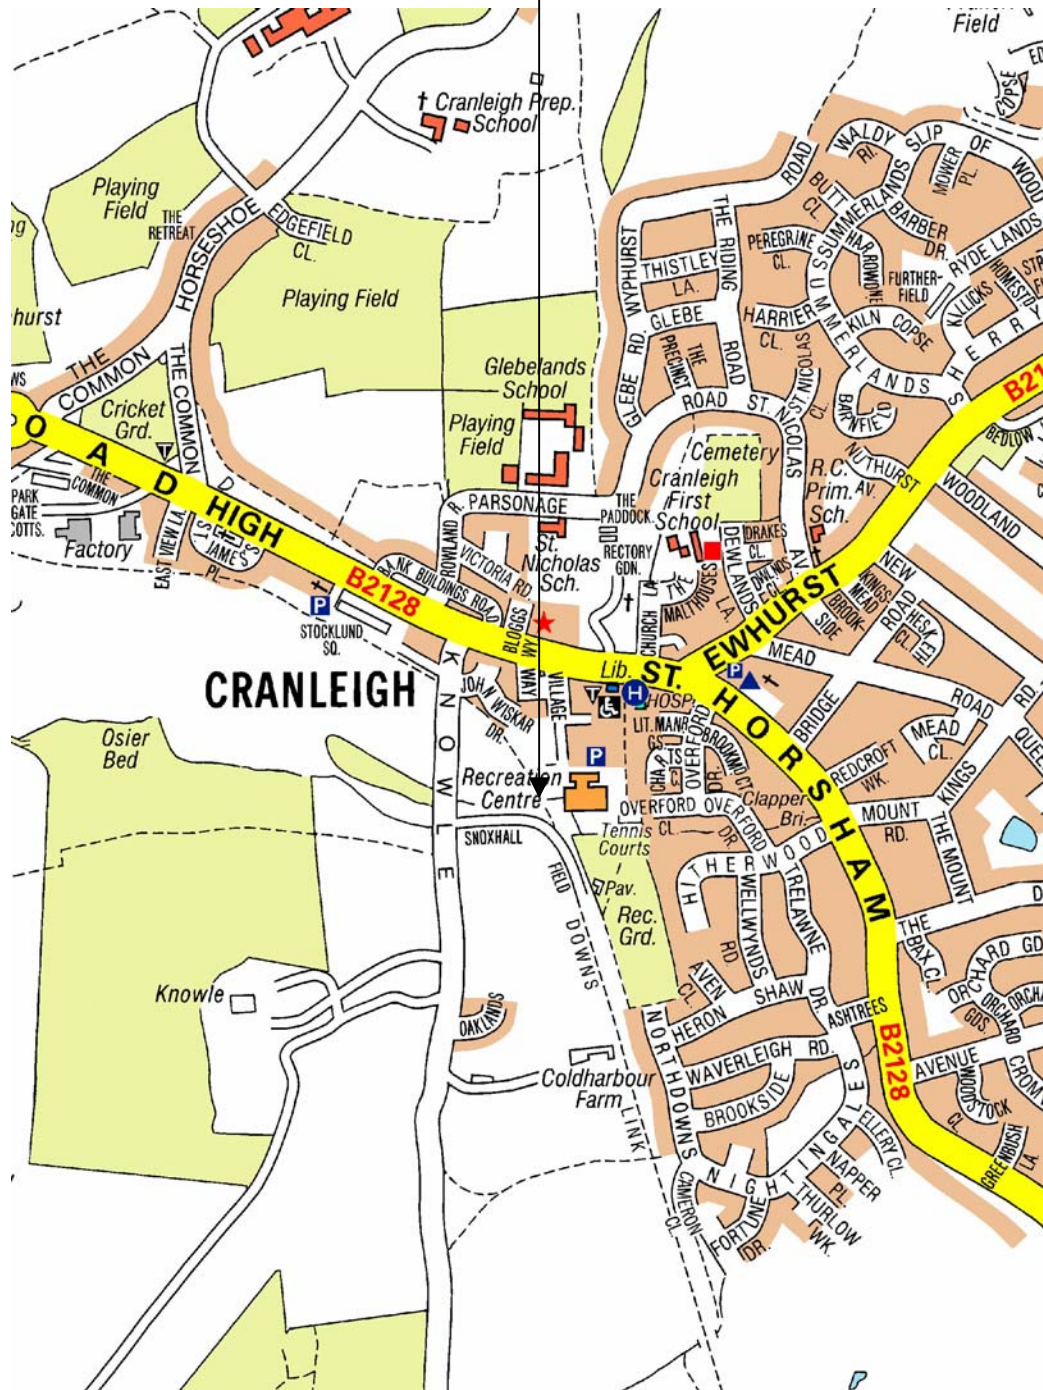

CRANLEIGH BAND ROOM

The Band Room is situated at the end of Village Way opposite the entrance to the Leisure Centre.

Parking is available in the public car-park adjacent to Village Way.