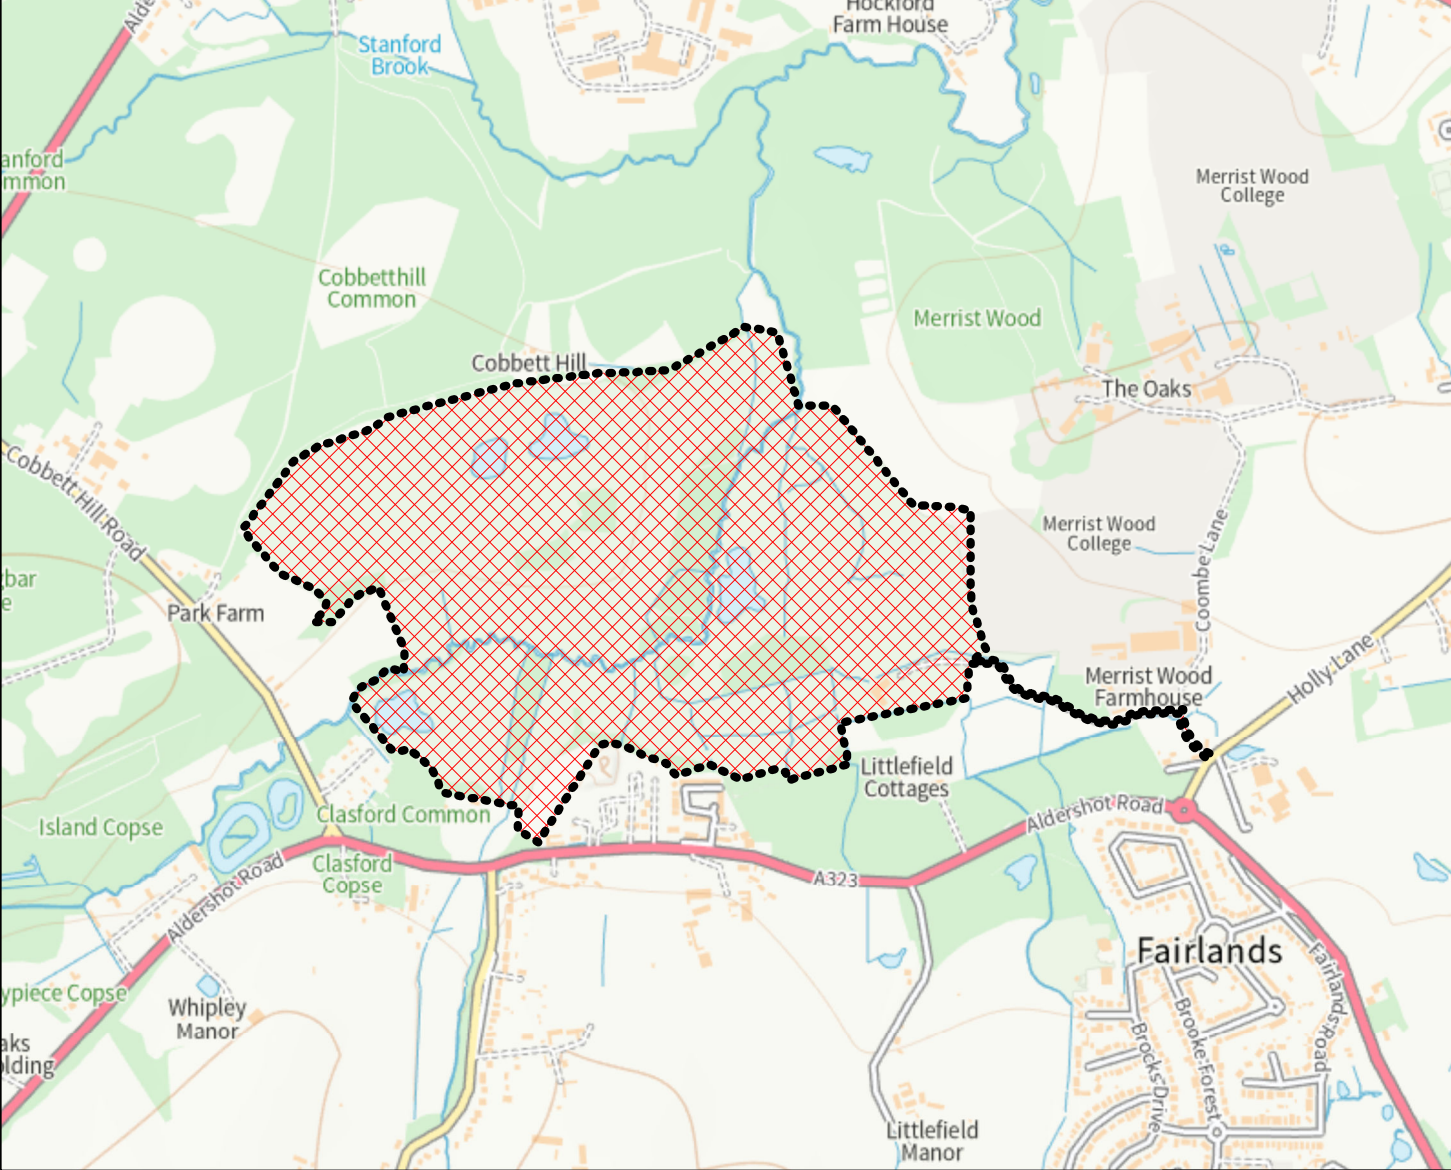

Site Location: **Land at Merrist Wood Golf Club, Holly Lane, Worplesdon, Surrey, GU3 3PB.**

The importation and deposit of inert materials and soils on 55 hectares of land to construct and remodel the existing golf course, with associated water features and the creation of heathland and wetland habitat.

7

Application numbers:
GU/24/CON/00011

Electoral divisions:
Worplesdon

© Crown copyright. All rights reserved Surrey County Council, 100019613, 2024

Note: This plan is for indicative purposes only

Ref No:
SCC_Ref_2023-0185

Scale: **1:14510**
Printed on: 16/04/2024

This page is intentionally left blank