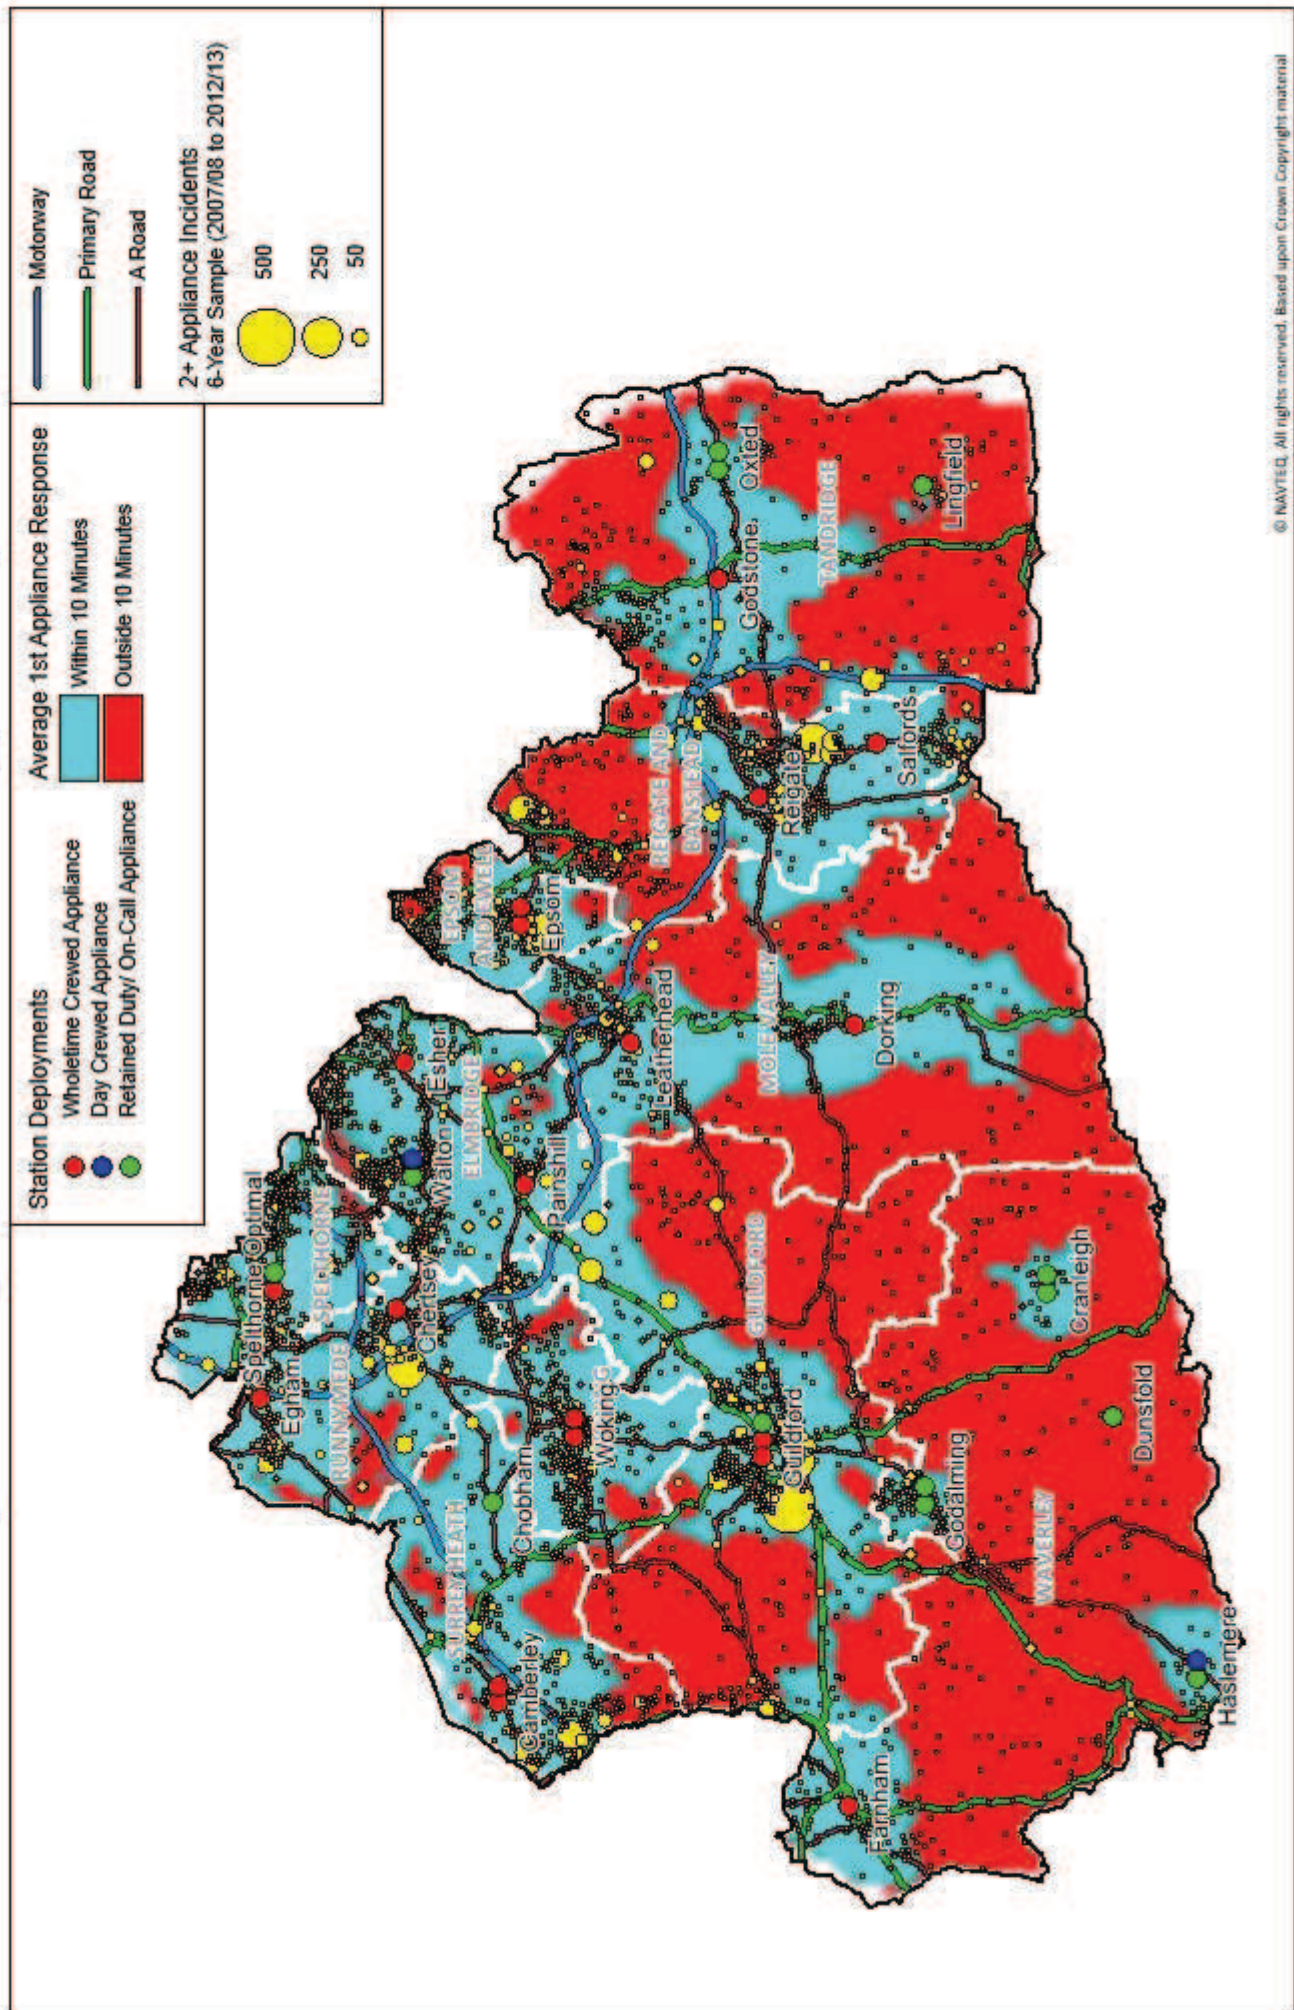

# Response Coverage - 1 Wholetime and 1 On-Call Appliance in Spelthorne

This page is intentionally left blank