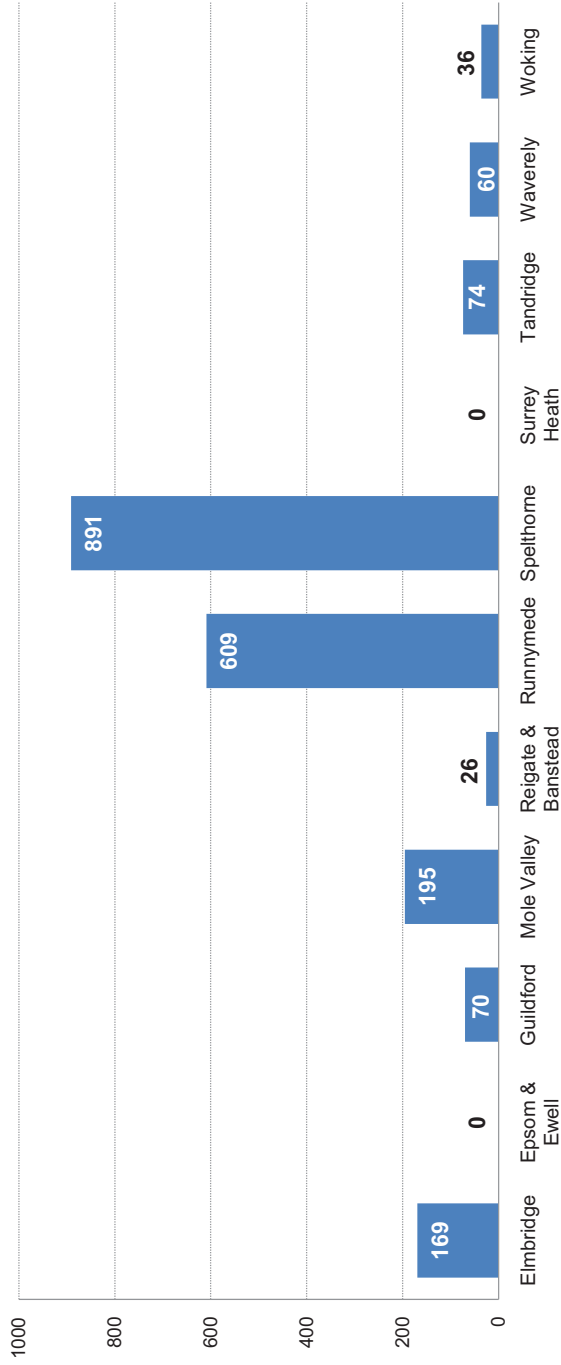

2130

Households currently reported to have been affected by internal flooding

Source: District & Boroughs

This data shows the number of households having been reported as affected by internal flooding to their property, as reported by District and Borough Councils. This figure may increase if more households report flooding.

Households currently reported to have been affected by internal flooding

This page is intentionally left blank