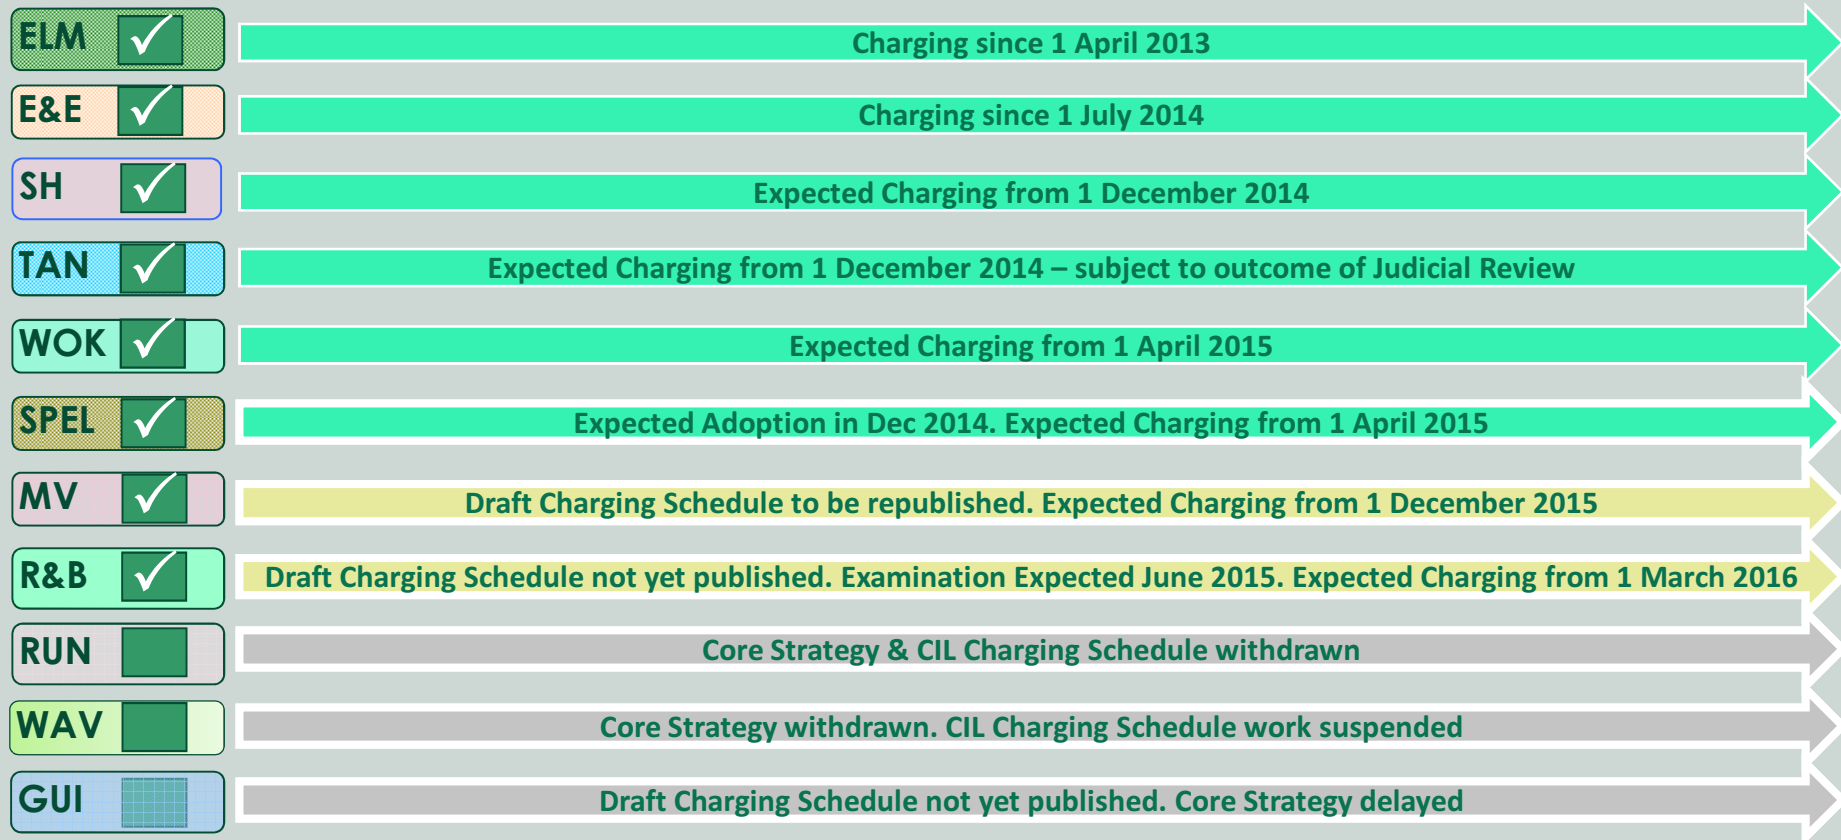

# CIL Adoption Progress in Surrey

www.surreycc.gov.uk

Making Surrey a better place

Page 41

Core Strategy already adopted

Core Strategy to be adopted

As of 20.11.2014

This page is intentionally left blank