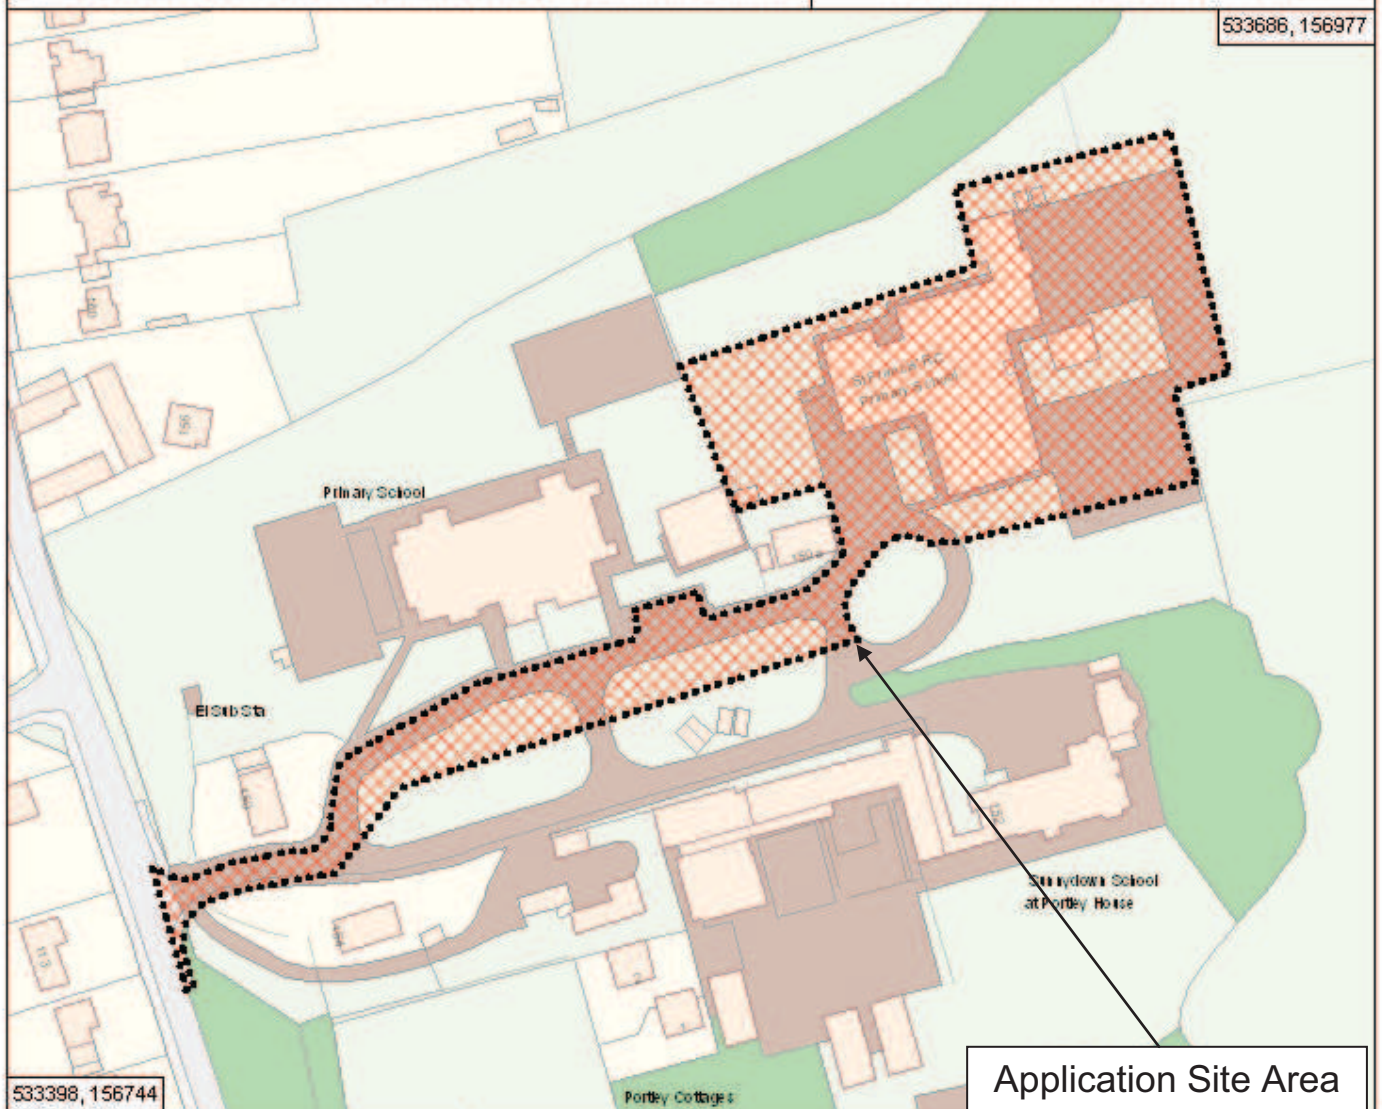

**Land at St Francis RC Primary School,
Whyteleaf Road, Caterham, Surrey CR3 5ED**

Erection of single storey classroom and hall extensions, canopy and external walkways, playground and car park extensions and alterations to access road.

Application No(s): TA

Electoral Division(s): Caterham Hill

© Crown copyright. All rights reserved Surrey County Council, 100019613, 2013

This plan is for indicative purposes only

Application Site Area

RefNo: SCC Ref 2014/0169

Date printed: 27/11/2014

Scale
1:1,500

10

This page is intentionally left blank