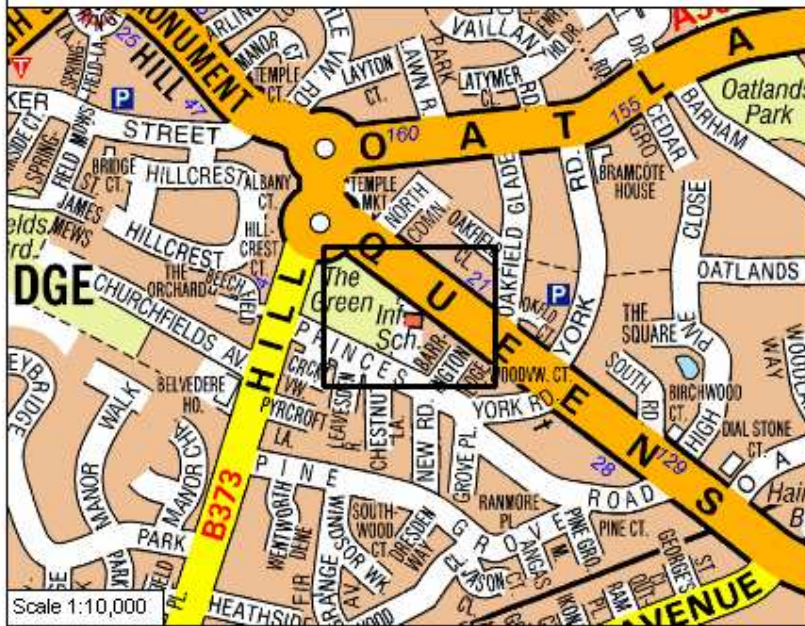

Site Location

Land at Manby Lodge Infant School, Princes Road, Weybridge, Surrey KT13 9DA

Demolition of Manby Lodge and two demountable classroom buildings and one brick built classroom block; erection of single and two storey extensions to main building to provide teaching, admin and ancillary facilities; laying out of new car park and other external works and provision of new cycle store.

Application No(s): EL/2014/4011

Electoral Division(s): Weybridge

10

Scale 1:10,000

© Crown copyright. All rights reserved Surrey County Council, 100019613, 2013

This plan is for indicative purposes only

508146, 164601

507906, 164408

Application Site Area

Ref No: SCC Ref 2014/0181

Date printed: 15/12/2014

Scale
1:1,250

This page is intentionally left blank