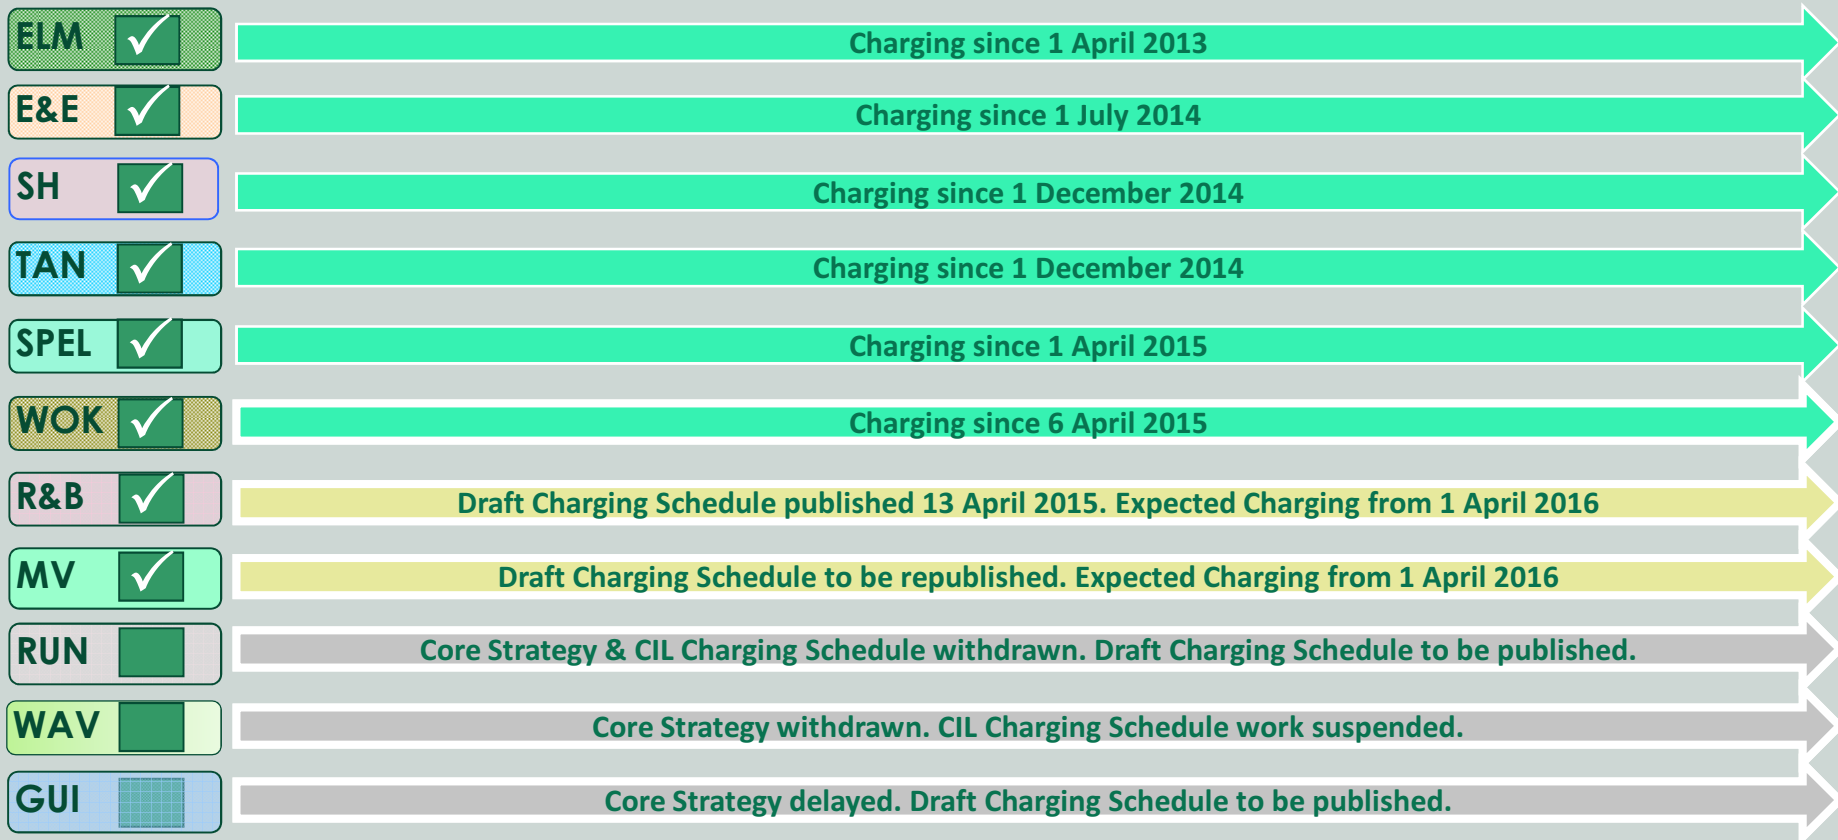

CIL Adoption Progress in Surrey

www.surreycc.gov.uk

Making Surrey a better place

Page 27

Core Strategy already adopted

Core Strategy to be adopted

As of 13.04.2015

This page is intentionally left blank