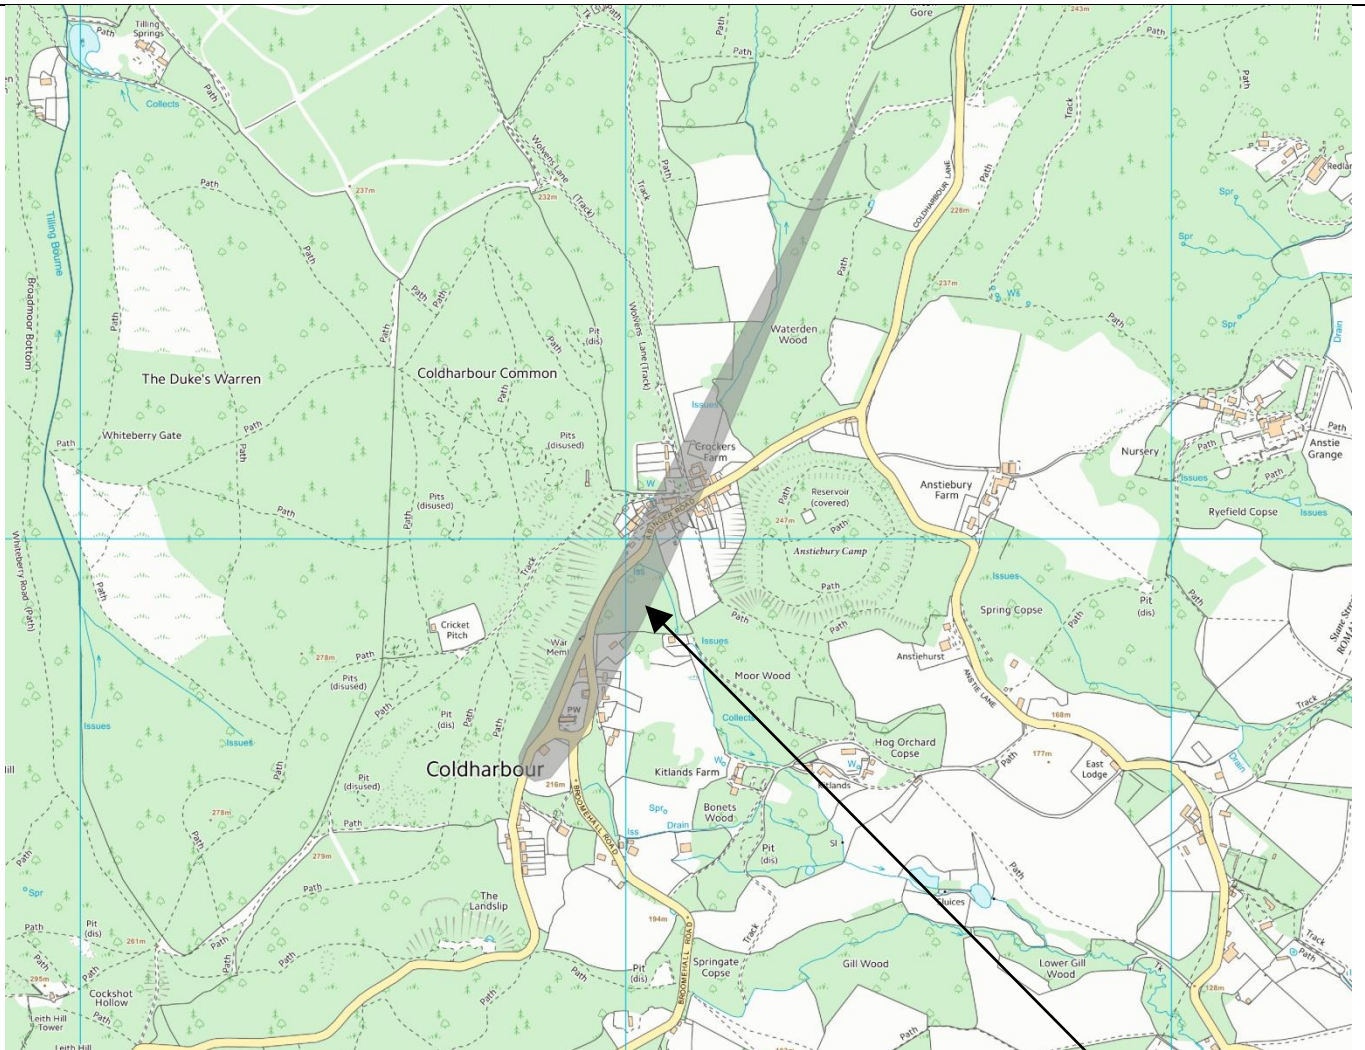

Site Location

Land at Bury Hill Wood, off Coldharbour Lane, Holmwood, Surrey.

Underground drilling corridor of an exploratory hydrocarbon borehole.

Application No.: MO/2014/1006/SCC Electoral  
Division: Dorking Hills  
Grid Ref: 515065 144026

THIS PLAN IS FOR INDICATIVE PURPOSES ONLY – ALL BOUNDARIES ARE APPROXIMATE

Application Site Area

This page is intentionally left blank