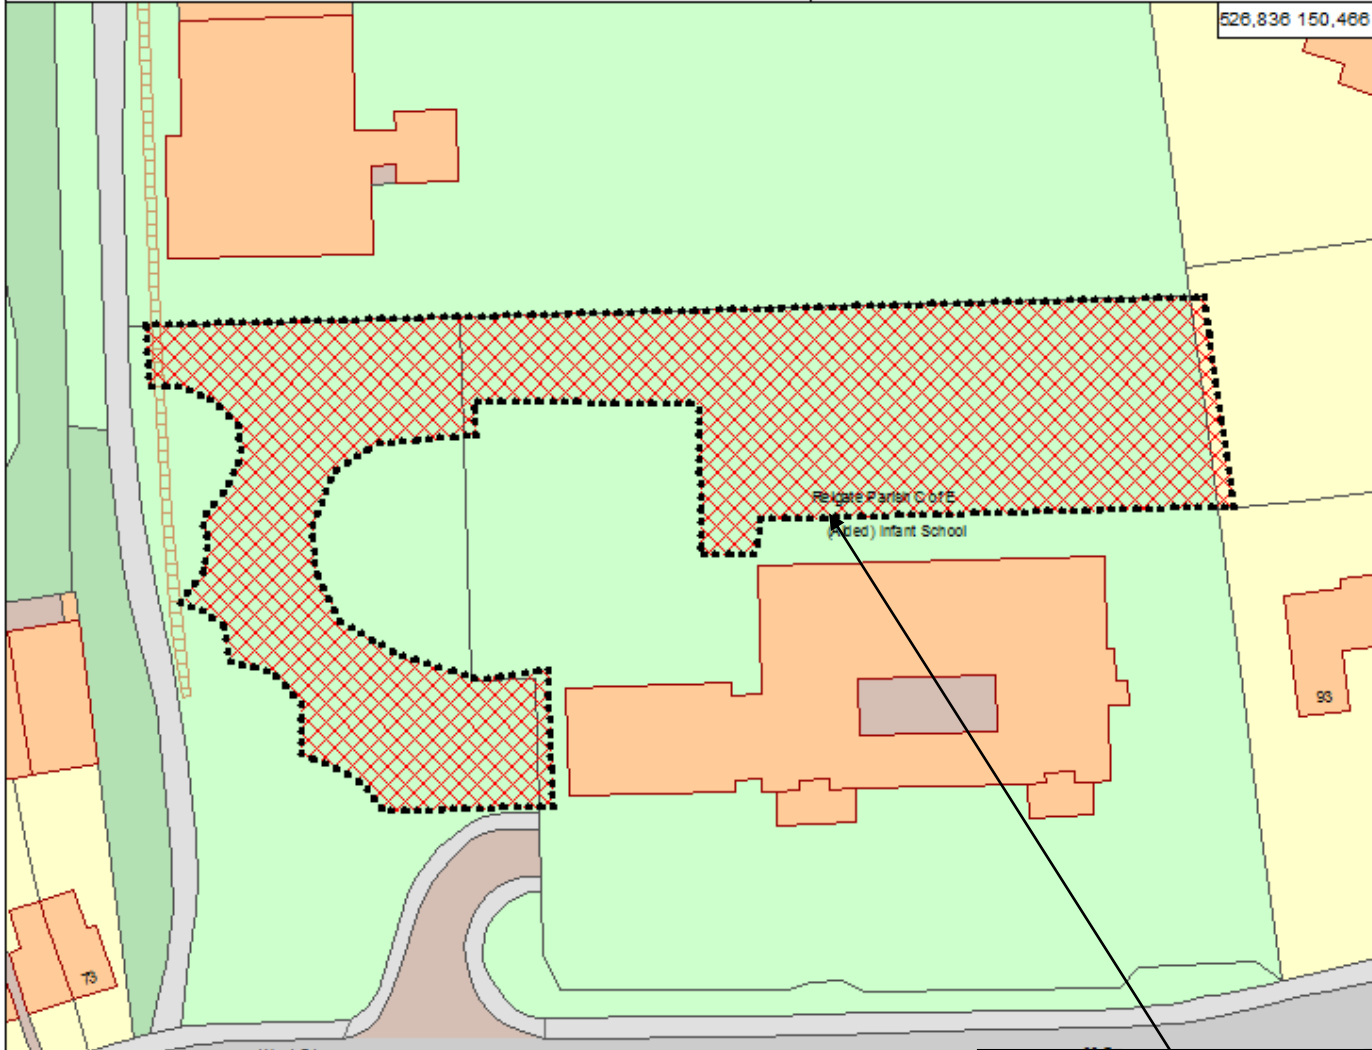

Land at Reigate Parish Church School, 91 Blackborough Road, Reigate, Surrey RH2 7DB

Construction of a new artificial grass surfaced Multi-Use Games Area (MUGA), macadam-paved access route, provision of new perimeter gates and fencing and associated works.

Application No(s): RE15/01766/CON

Electoral Division(s): Reigate

© Crown copyright. All rights reserved Surrey County Council, 100019813, 2015

This plan is for indicative purposes only

Application Site Area

Ref No: SCC REF 2015/0150
Date printed: 28/09/2015

Scale
1:750

This page is intentionally left blank