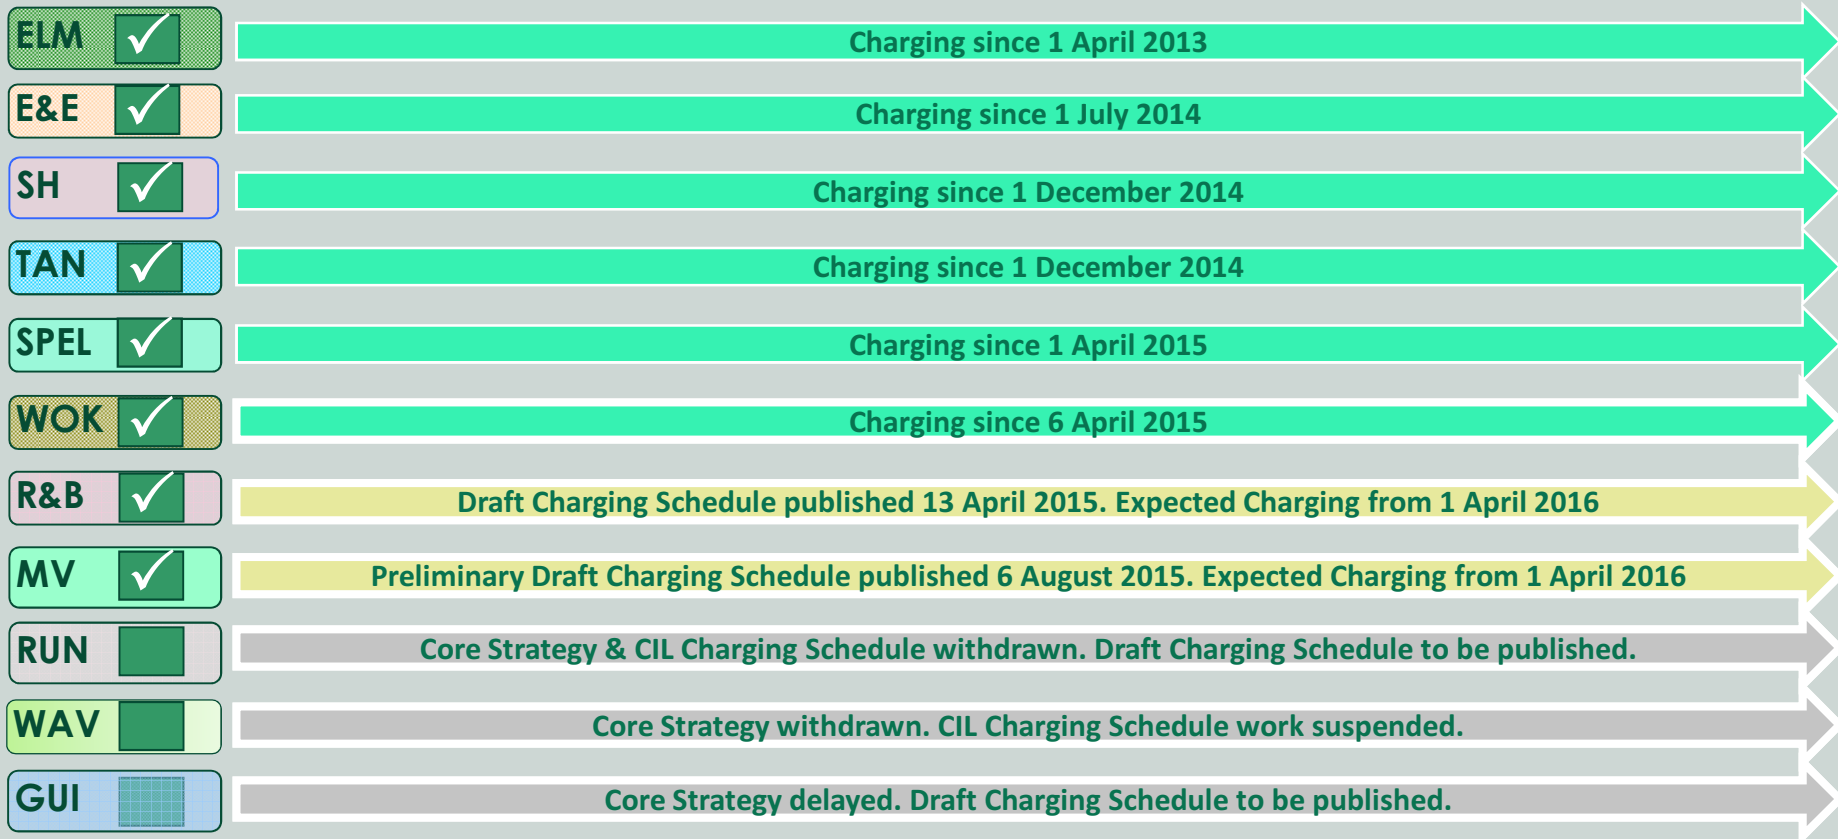

# CIL Adoption Progress in Surrey

www.surreycc.gov.uk

Making Surrey a better place

Page 57

Core Strategy already adopted

Core Strategy to be adopted

As of 17.09.2015

This page is intentionally left blank