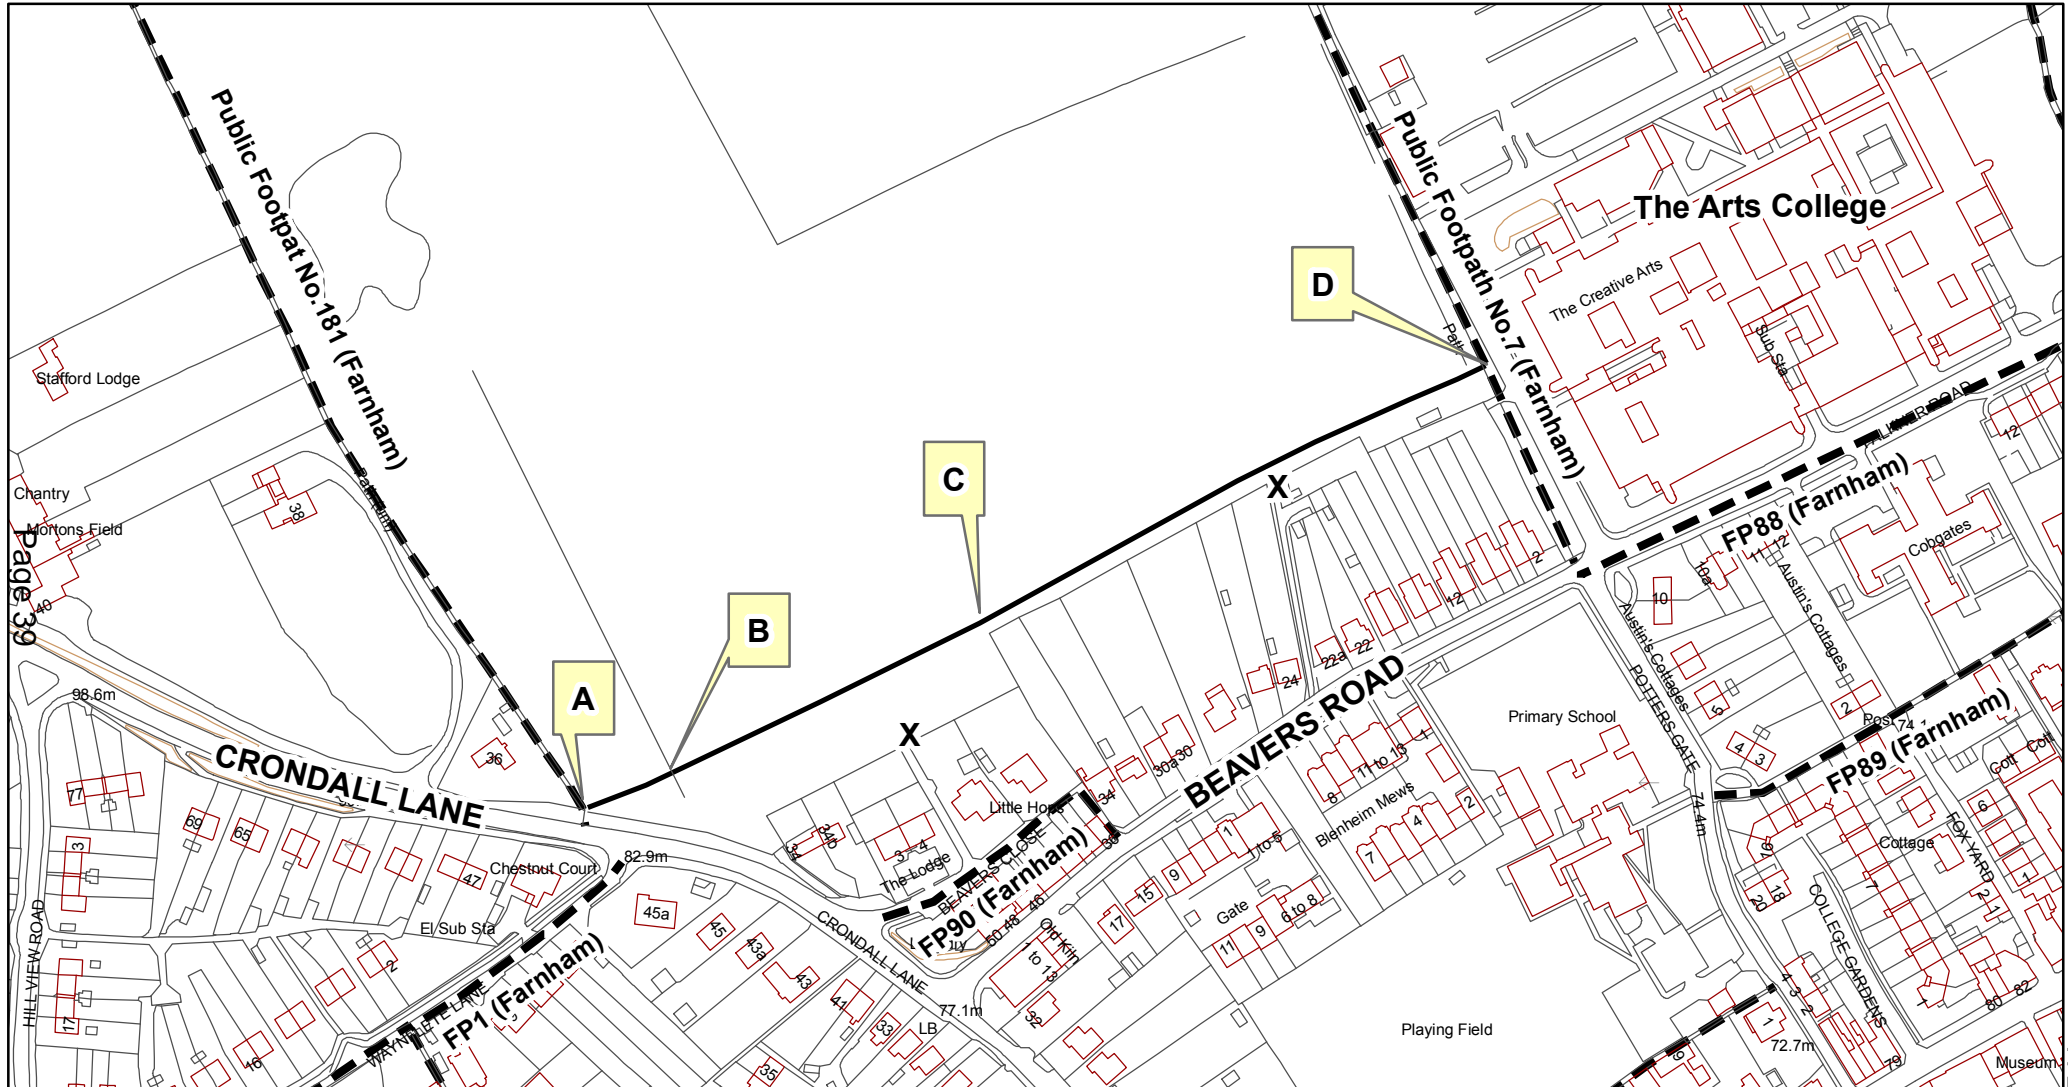

# ANNEXE A: CP554 Claimed Route

Public Footpath No. 181 (Farnham) to Public Footpath No.7 (Farnham)

**Claimed Route** —————  
**Public Footpath** - - - - -

**X = gates/access onto field**

© Crown Copyright and database rights 2014 Ordnance Survey 1000019613.  
 Except A-Z Street Atlas © Copyright of the Publishers Geographers' A-Z Map Company Ltd.

Drawing No: 3/1/18/H84  
 Date: 21/10/2015  
 Drawn By: CV  
 Grid Ref at Point A: SU 8312 4676

ITEM 8

This page is intentionally left blank