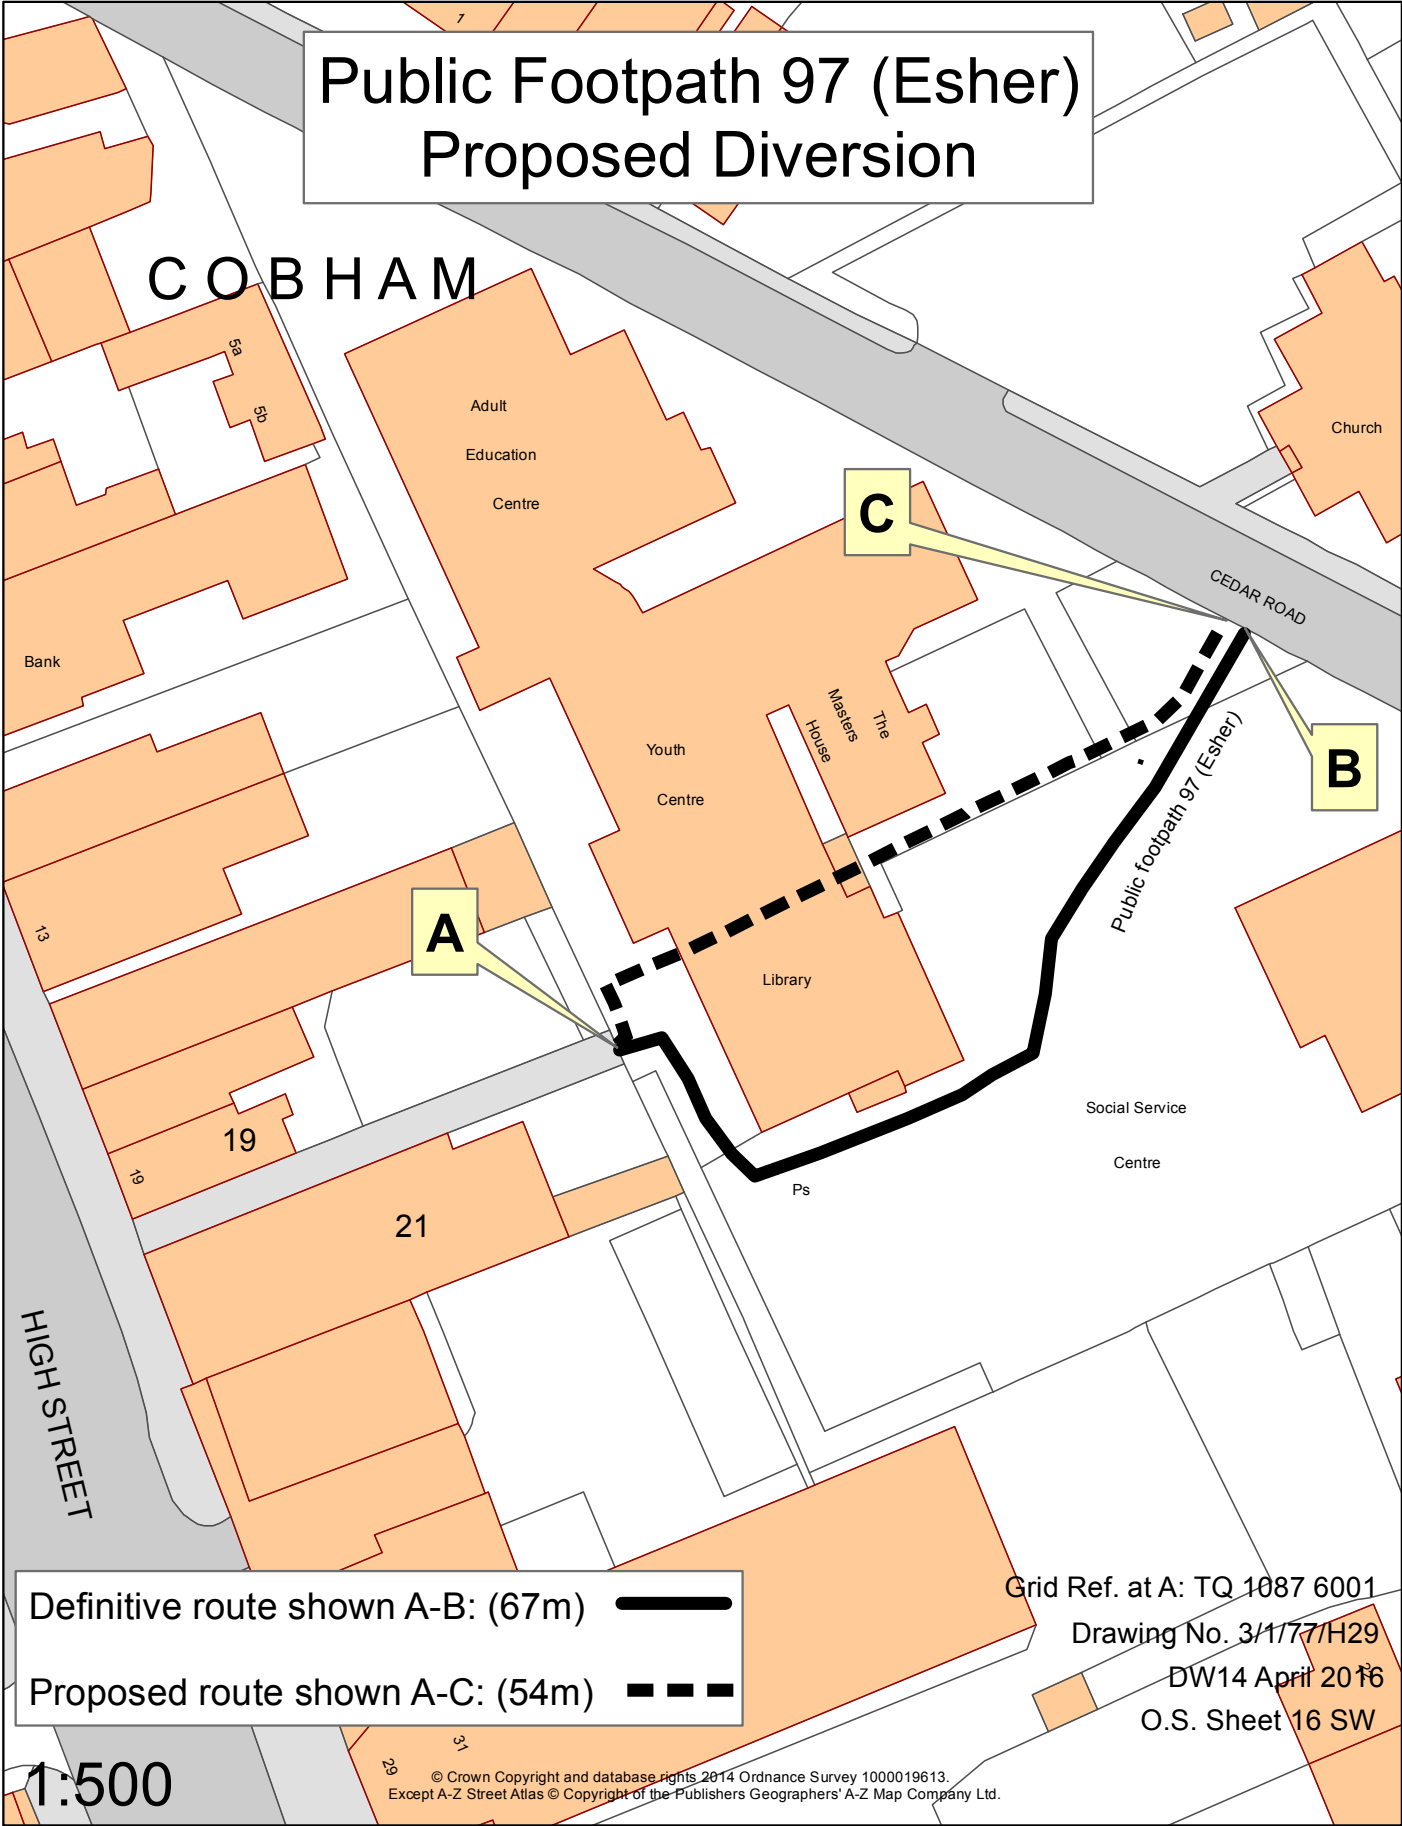

Public Footpath 97 (Esher) Proposed Diversion

Town and Country Planning Act 1990
Borough of Elmbridge

Esher

This page is intentionally left blank