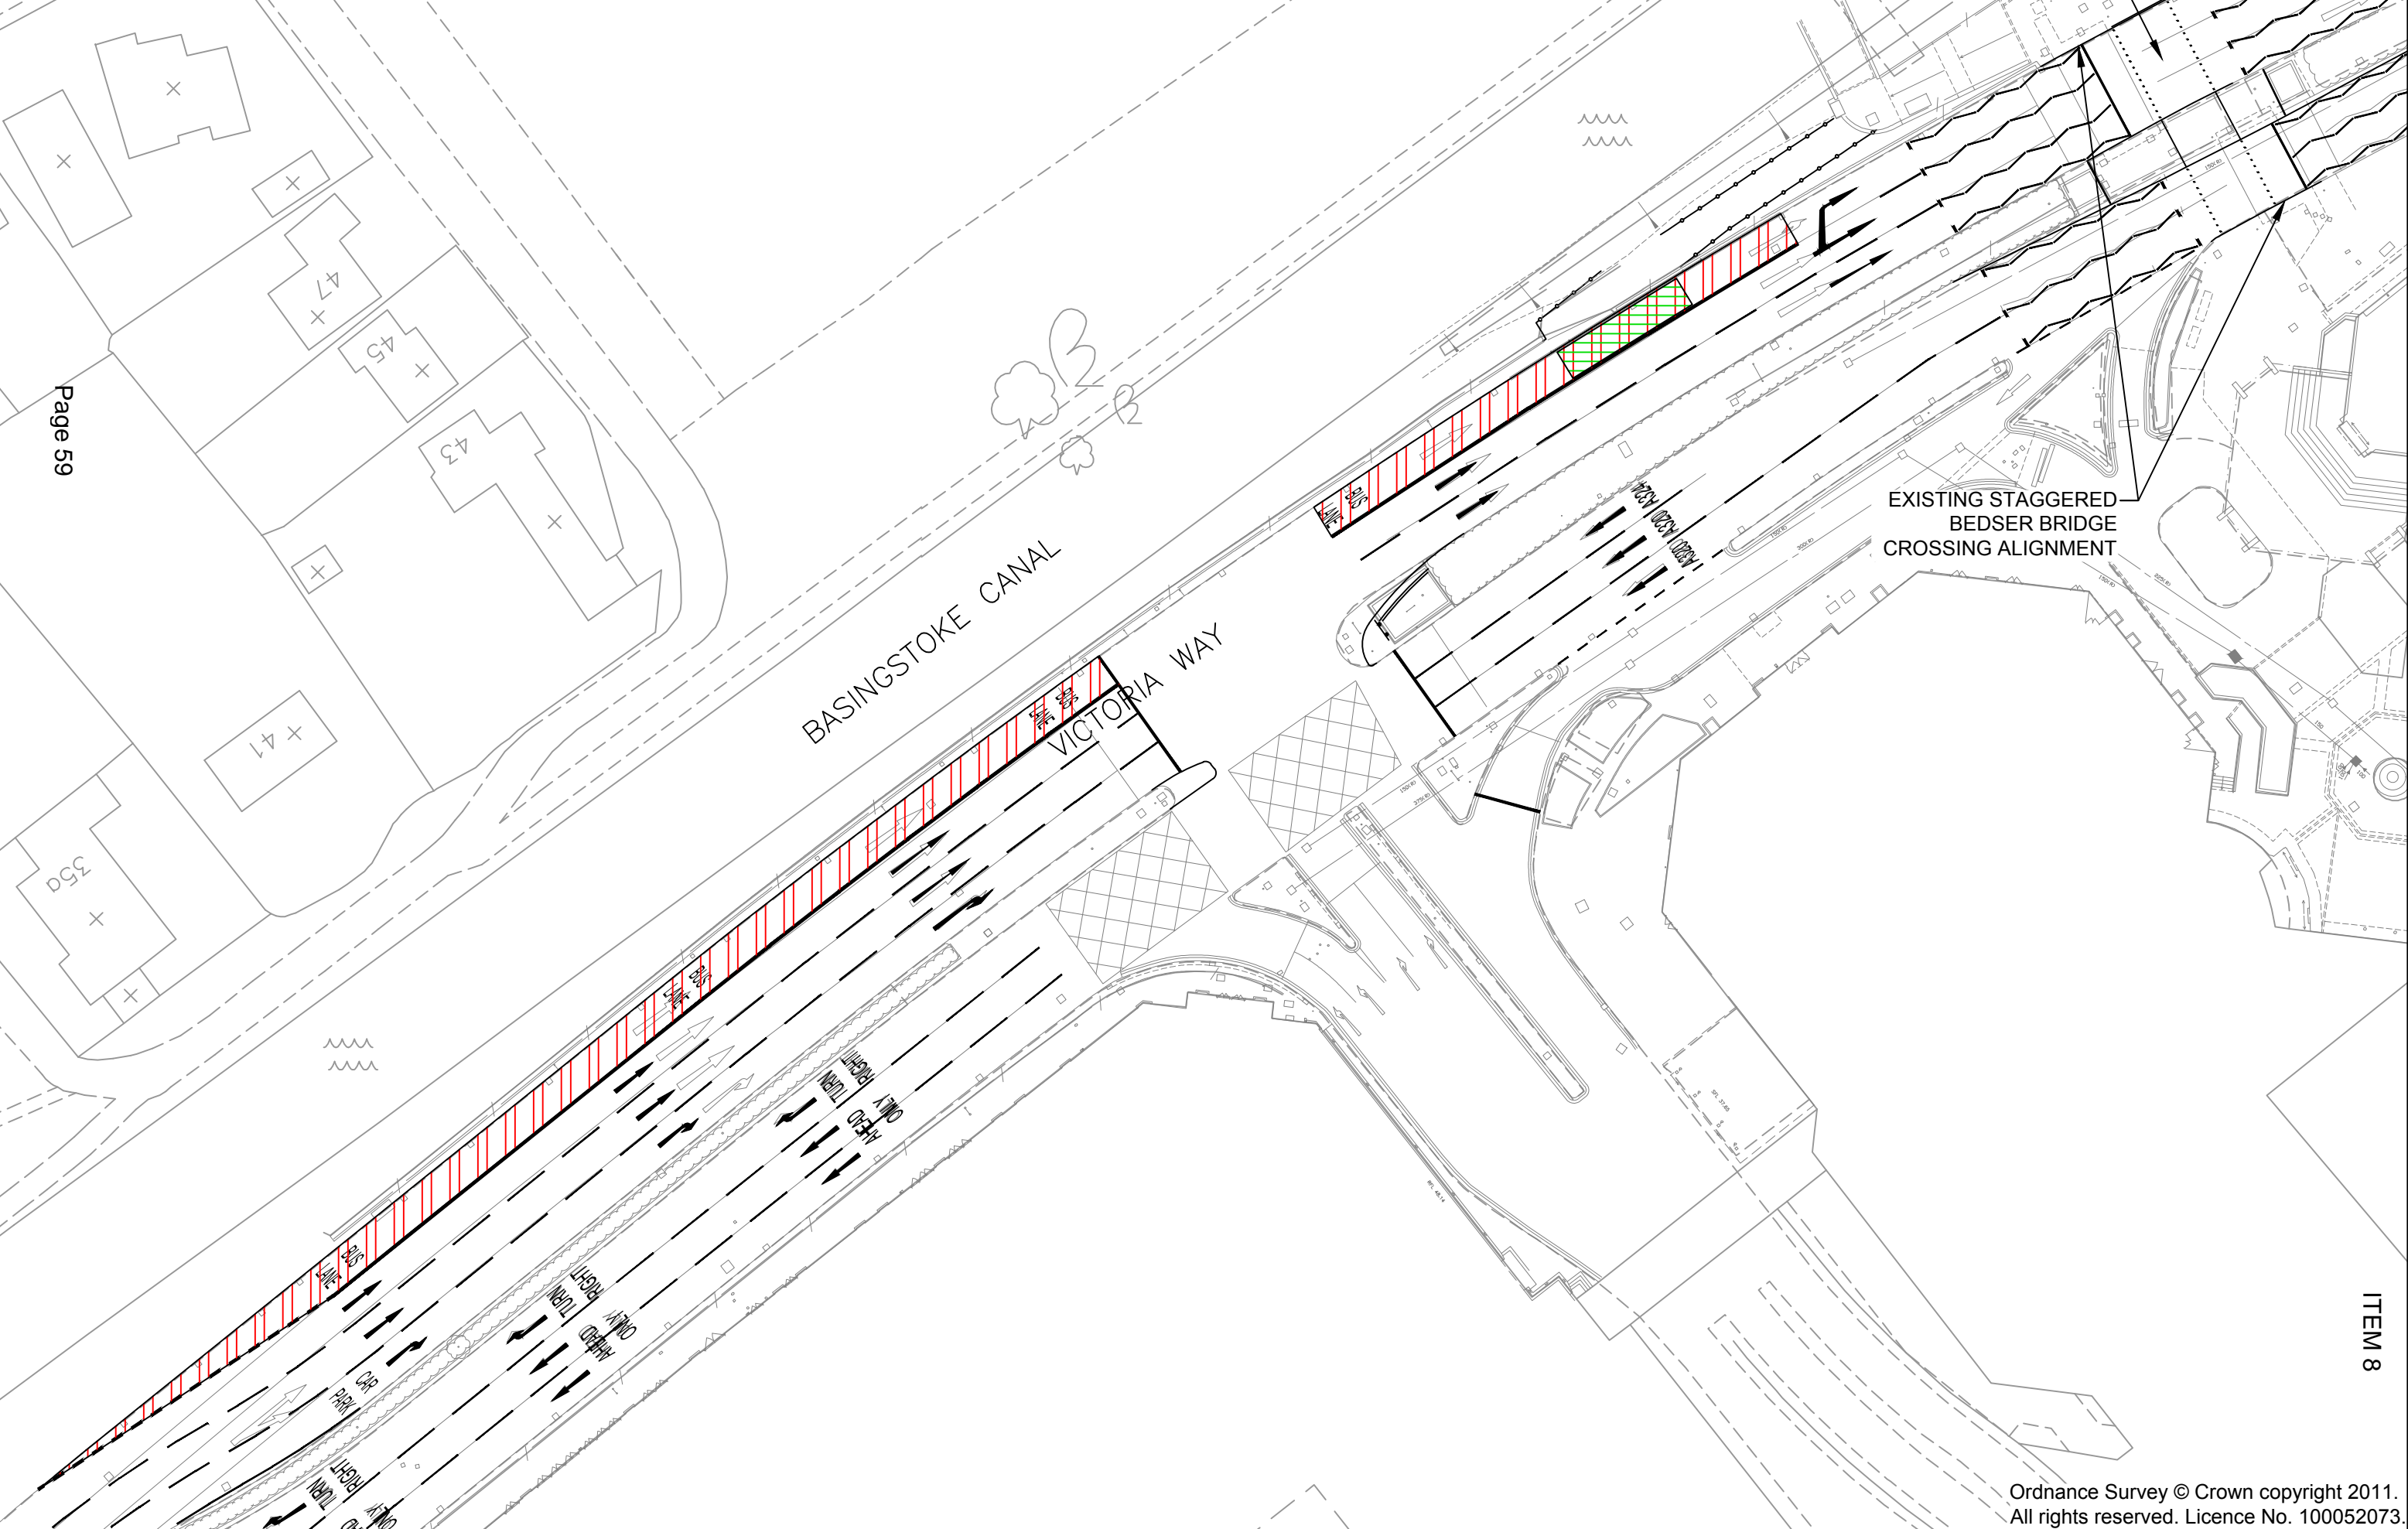

KEY

-  NEW BUS LANE
-  NEW VICTORIA WAY BUS STOP

VD15278-SK-052

Page 59

ITEM 8

This page is intentionally left blank