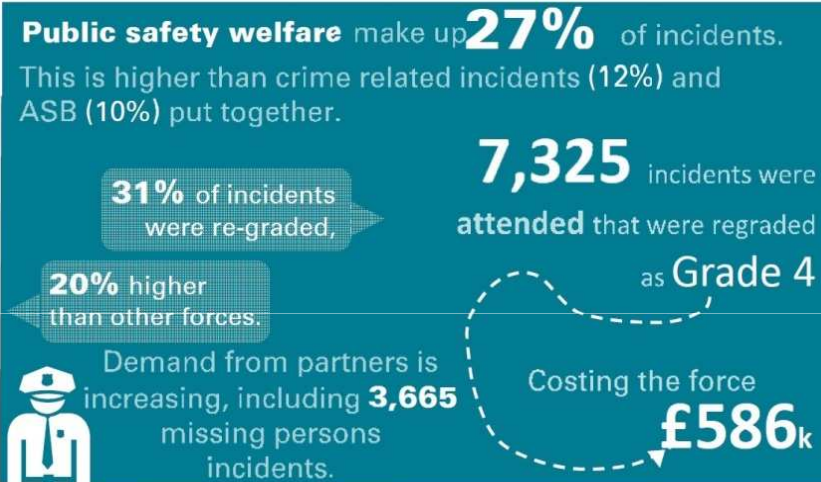

Policing In Your Neighbourhood (PIYN)

From April 2016 – **10 Year Project**

Policing services are in demand

- We have approximately 675,500 contacts with the public each year.
- We formally recorded a higher proportion of these than our peers
- We actively investigated a higher proportion of recorded crimes than benchmark forces

What do I need to know?