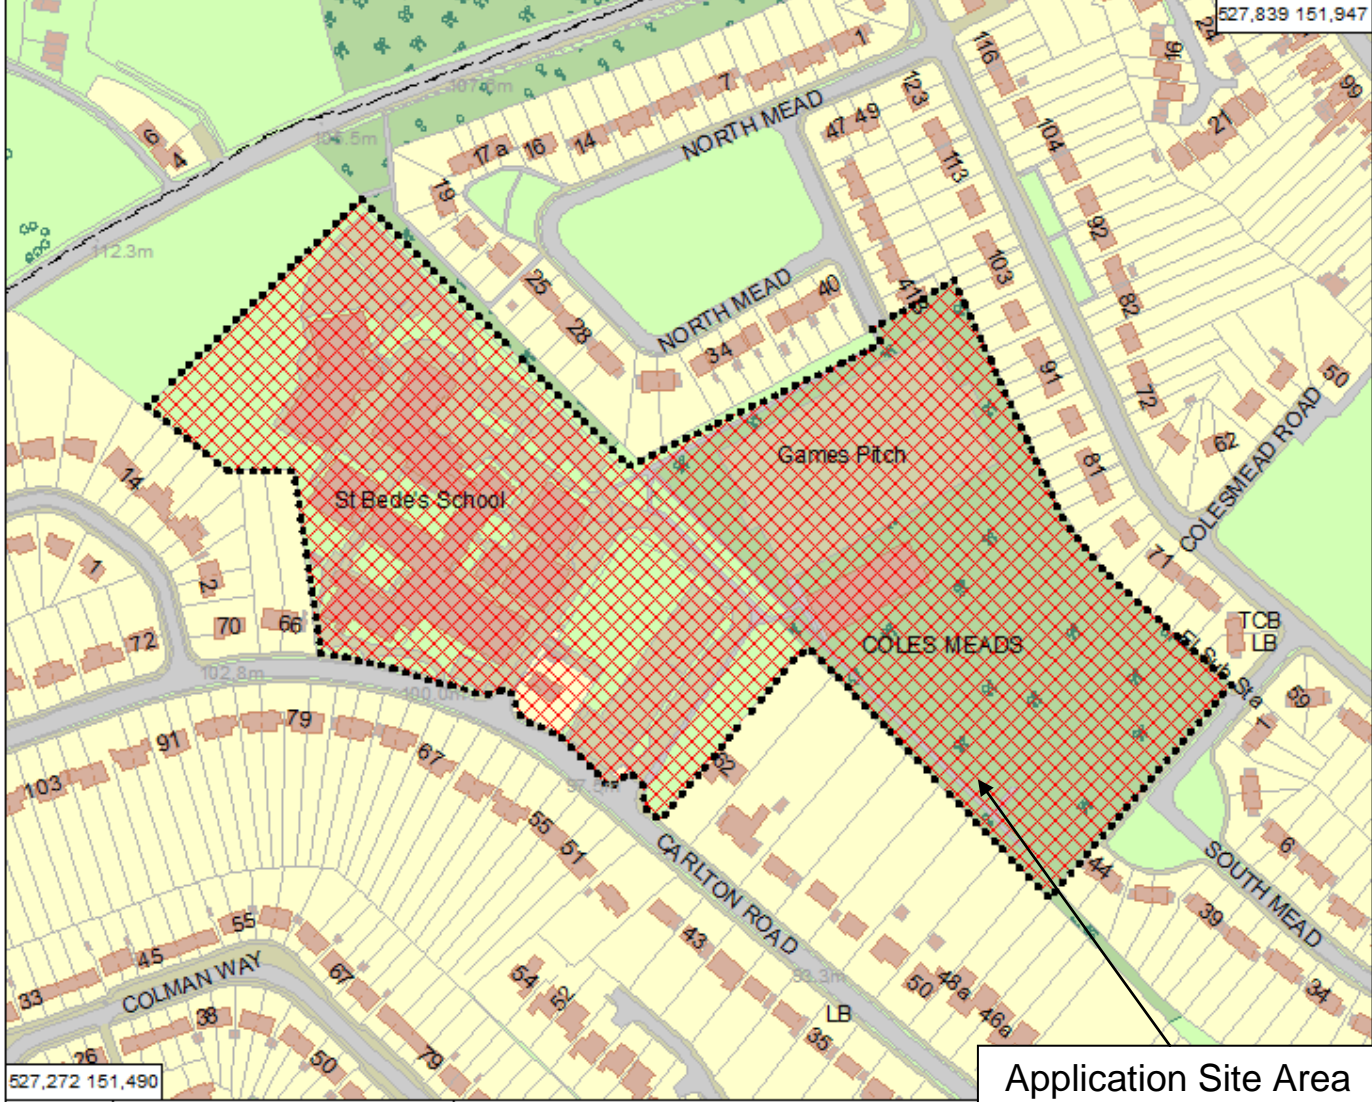

St Bedes School, 64 Carlton Road, Redhill, Surrey RH1 2LQ

The erection of a three storey extension to existing main teaching block and a three storey extension to existing arts block to provide more teaching space to accommodate a 2FE expansion; the erection of a one storey extension to front of main block to provide new main entrance, administrative office and storage space; one storey extension to existing dining hall; provision of new car parking spaces and cycle storage facilities; and associated external works.

Application No(s): RE17/00931/CON

Electoral Division(s): Redhill West and Meadvale, 13887

© Crown copyright. All rights reserved Surrey County Council, 100019613, 2017

This plan is for indicative purposes only

Application Site Area

Ref No: SCC REF 2017/0065
Date printed: 19/06/2017

Scale
1:2,950

This page is intentionally left blank