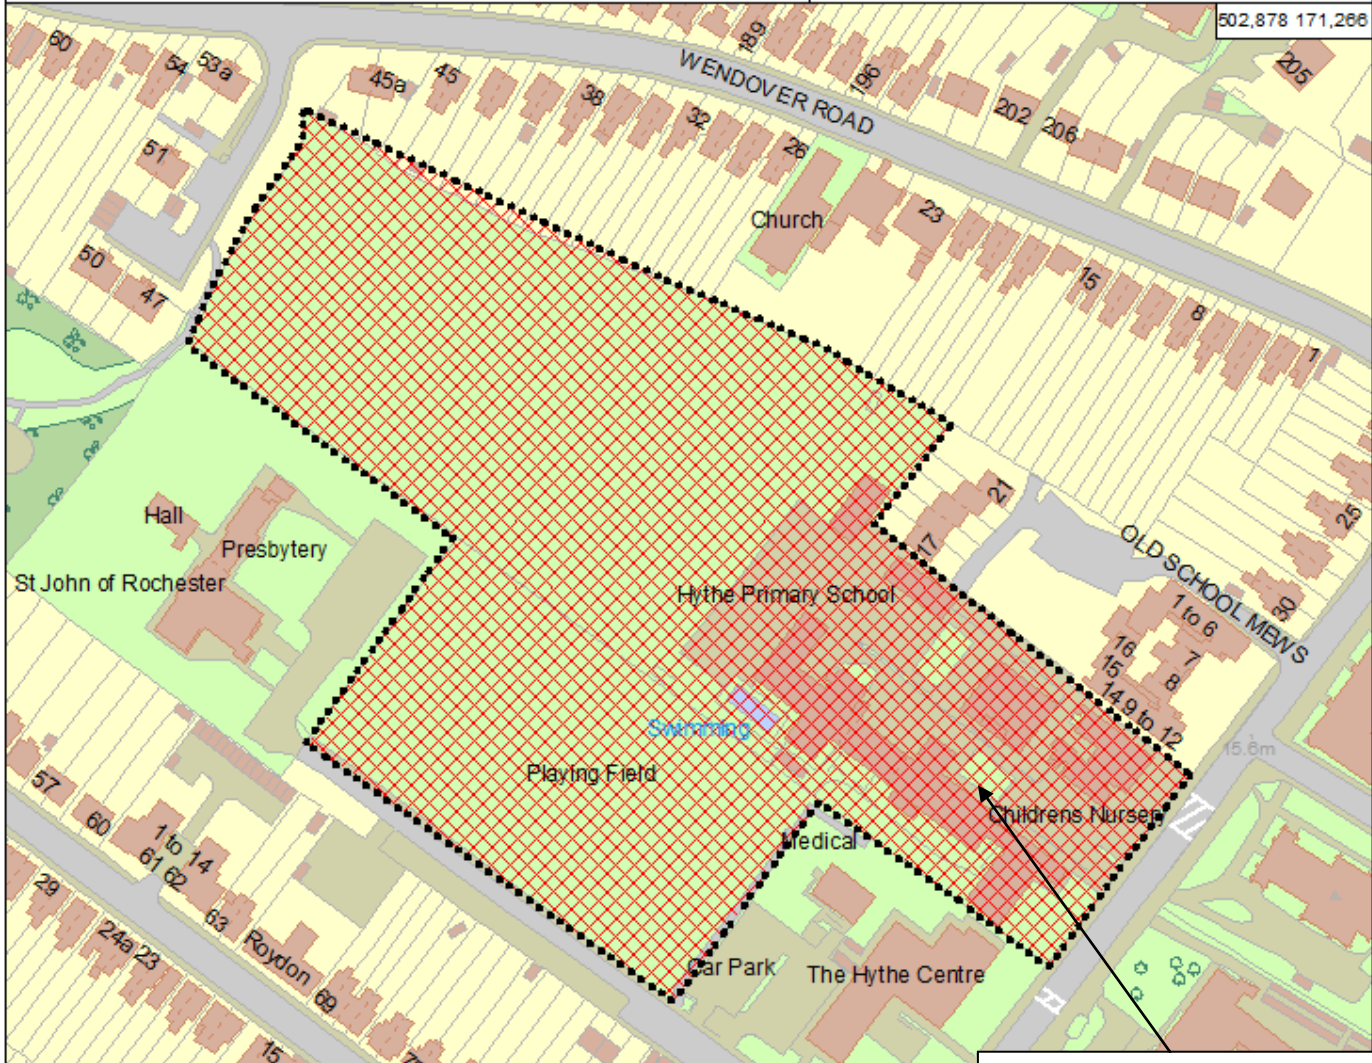

<p style="text-align: center;">Site Location</p> <p>Scale 1:26,787</p>	<p>The Hythe School, Thorpe Road, Egham, Surrey TW18 3HD</p> <p>The erection of a single storey building to provide 6 classrooms and associated works including the creation of a raised link canopy, external access steps and ramp and new pedestrian access from the north west of the site, in order to facilitate Phase 2 of the expansion from a 1FE to a 2FE Primary School.</p> <p>Application No(s): RU.17/0049</p> <p>Electoral Division(s): Egham</p>
---	---

© Crown copyright. All rights reserved Surrey County Council, 100019613, 2017 This plan is for indicative purposes only

<p>502,494 170,956</p> <p>GRID NORTH</p>	<p>Ref No: SCC REF 2016/0229</p> <p>Date printed: 19/06/2017</p>	<p>0 10 20 40 60 80 100 120 140 Metres</p>	<p>Application Site Area</p> <p>Scale 1:2,000</p>
--	--	--	---