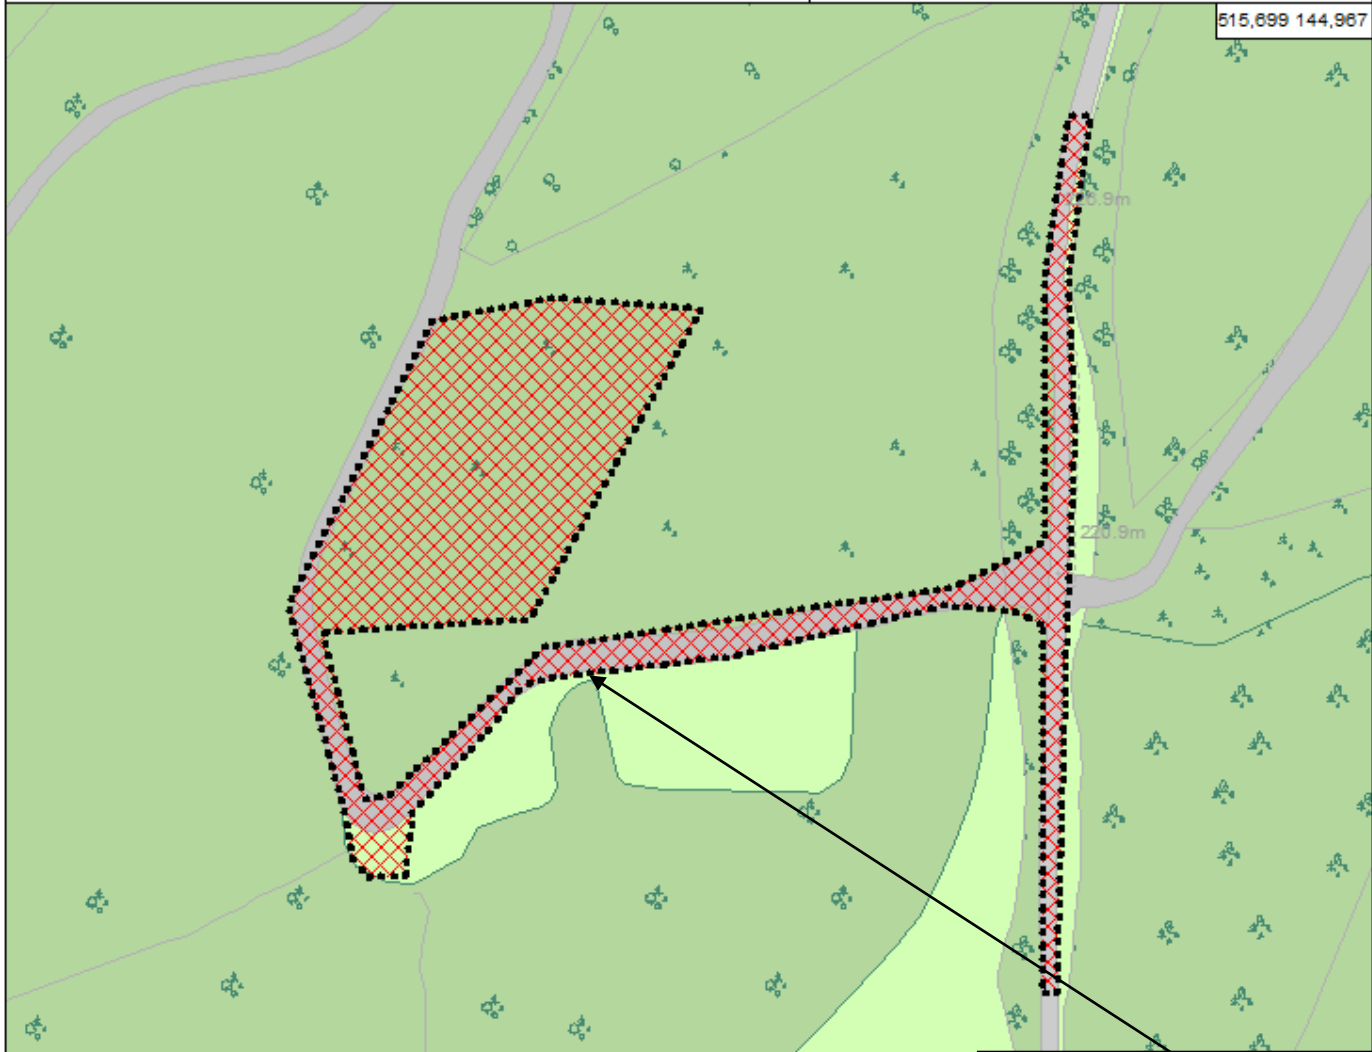

Land at Bury Hill Wood, Coldharbour Lane, Holmwood, Surrey RH5 6HN

Details of a traffic survey and a safety audit pursuant to Condition 18 of appeal ref: APP/B3600/A/11/2166561 dated 15 August 2015.

Application No(s): MO/2017/0740

Electoral Division(s): Dorking Hills, 13907

© Crown copyright. All rights reserved Surrey County Council, 100019613, 2017

This plan is for indicative purposes only

Application Site Area

Ref No: SCC REF 2017/0024
Date printed: 14/07/2017

Scale
1:1,950

This page is intentionally left blank