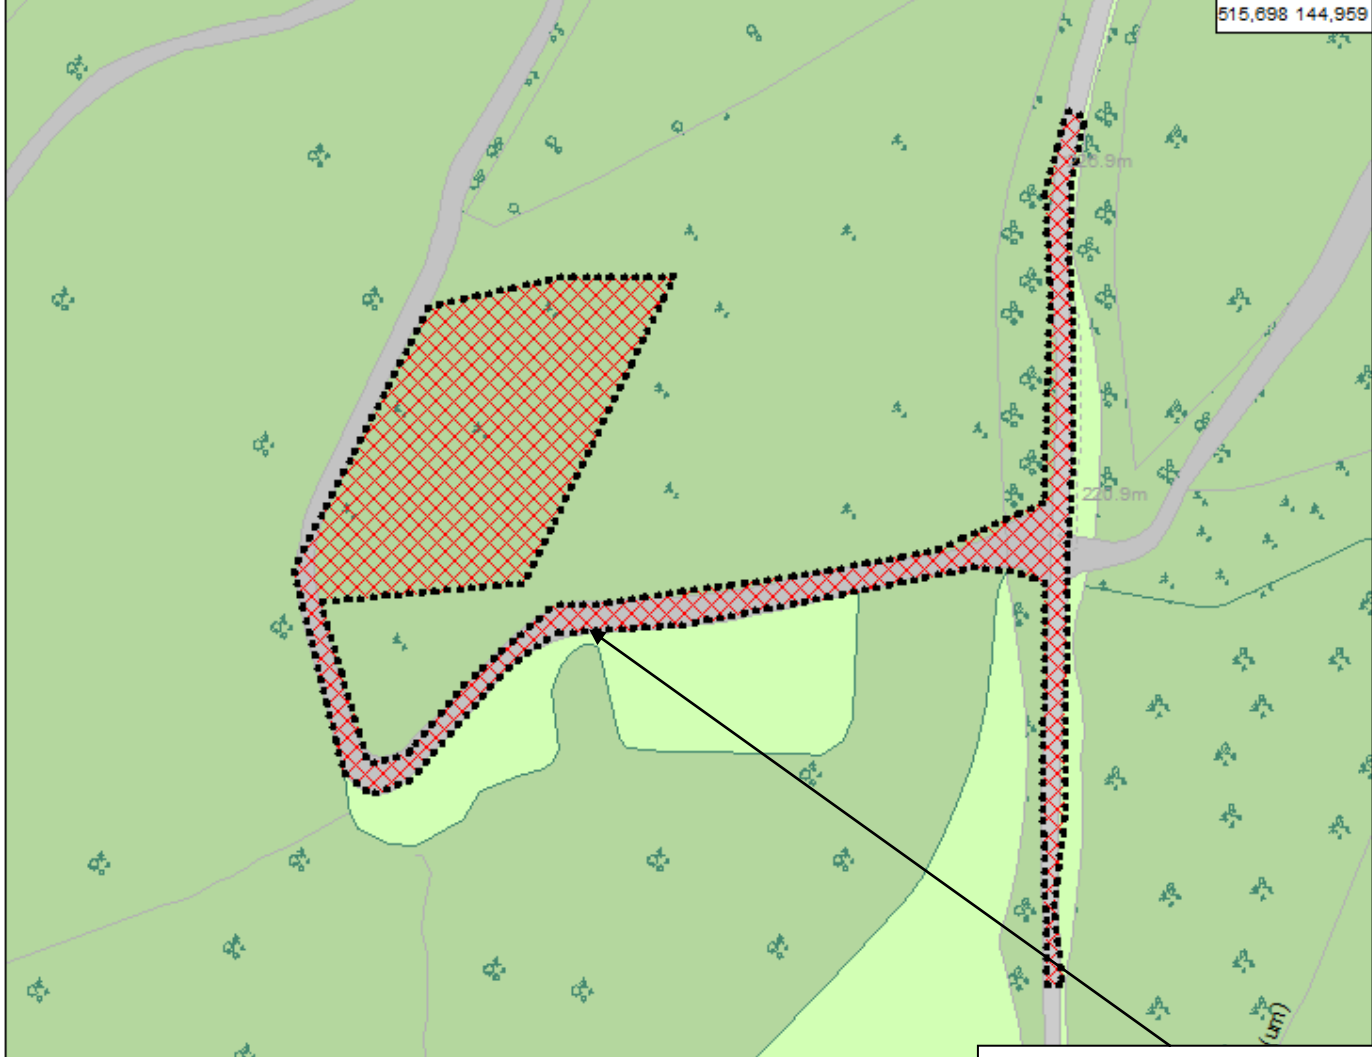

Land at Bury Hill Wood, off Coldharbour Lane, Holmwood, Surrey RH5 6HN

Details of a Traffic Management Scheme pursuant to Condition 19 of appeal ref: APP/B3600/A/11/2166561 dated 15 August 2015.

Application No(s): MO/2017/09 11

Electoral Division(s): Dorking Hills, 13907

© Crown copyright. All rights reserved Surrey County Council, 100019613, 2017

This plan is for indicative purposes only

Application Site Area

Ref No: SCC REF 2017/0027
Date printed: 14/07/2017

Scale
1:1,950

This page is intentionally left blank