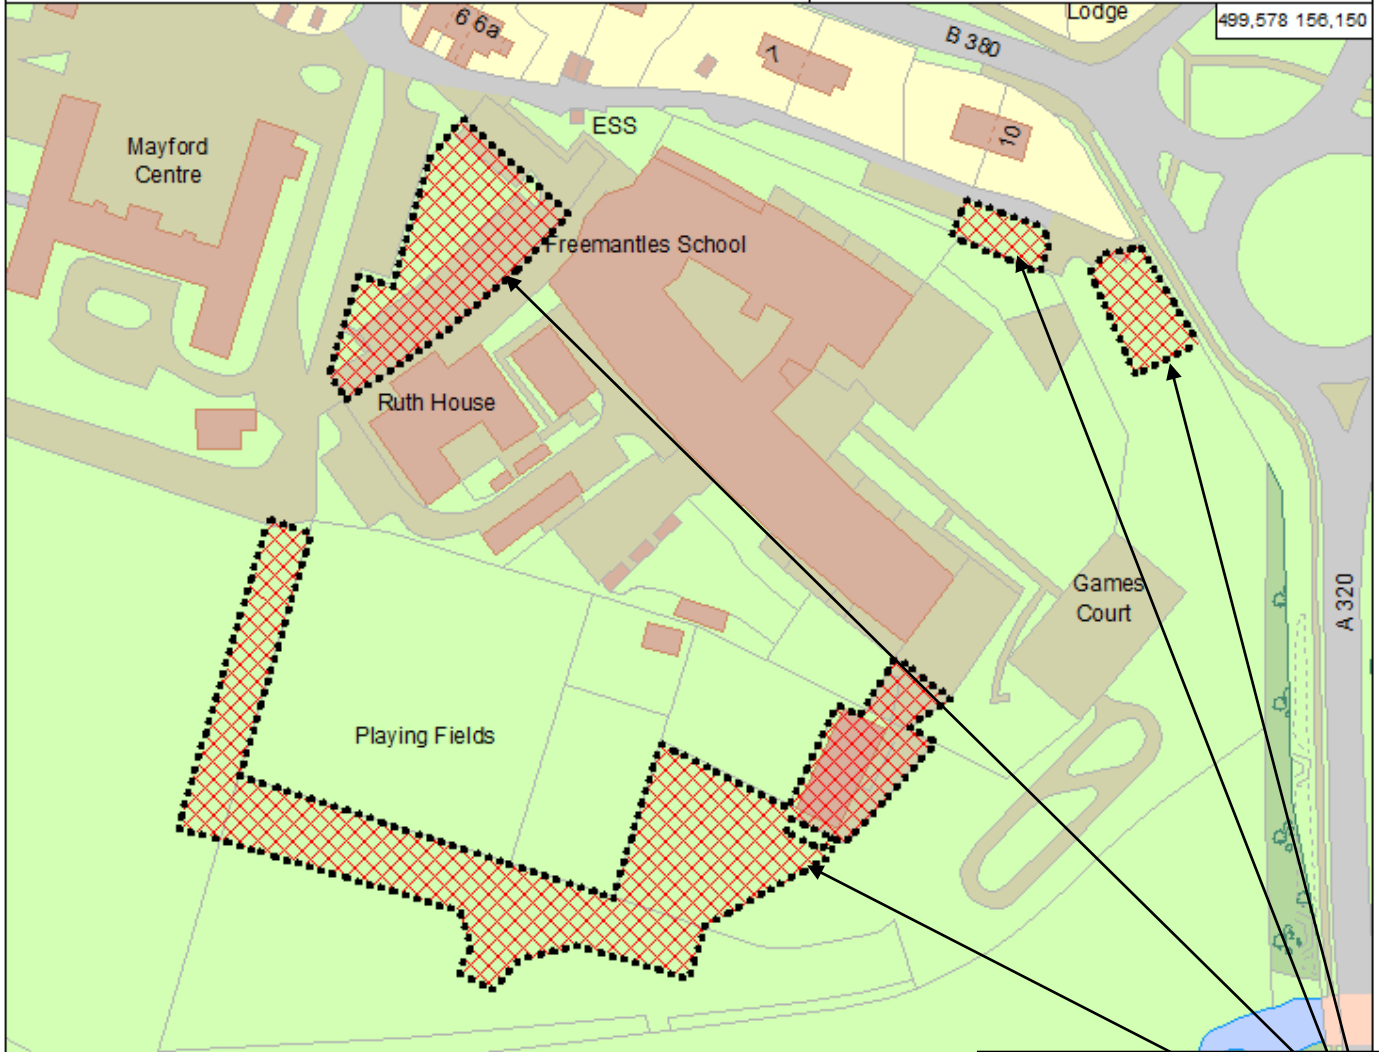

<p style="text-align: center;">Site Location</p>  <p>Scale 1:20,083</p>	<p>Freemantles School, Smarts Heath Road, Woking, Surrey GU22 0AN</p> <ol style="list-style-type: none"> 1.) installation of new modular classroom unit comprising 4 classrooms and ancillary facilities 2.) provision of 23 additional parking spaces and new fire access route 3.) retention of existing demountable classroom unit permitted under application WO11/0011 all for a temporary period of 14 years. <p>Application No(s): WO/2017/0898</p> <p>Electoral Division(s): Woking South</p>
--	---

© Crown copyright. All rights reserved Surrey County Council, 100019613, 2017

This plan is for indicative purposes only

<p>499,290 155,917</p>  <p>GRID NORTH</p>	<p>Ref No: SCC REF 2017/0105</p> <p>Date printed: 17/08/2017</p>	 <p>Metres</p>	<p style="text-align: center;">Application Site Area</p> <p>Scale 1:1,500</p>
--	--	---	--