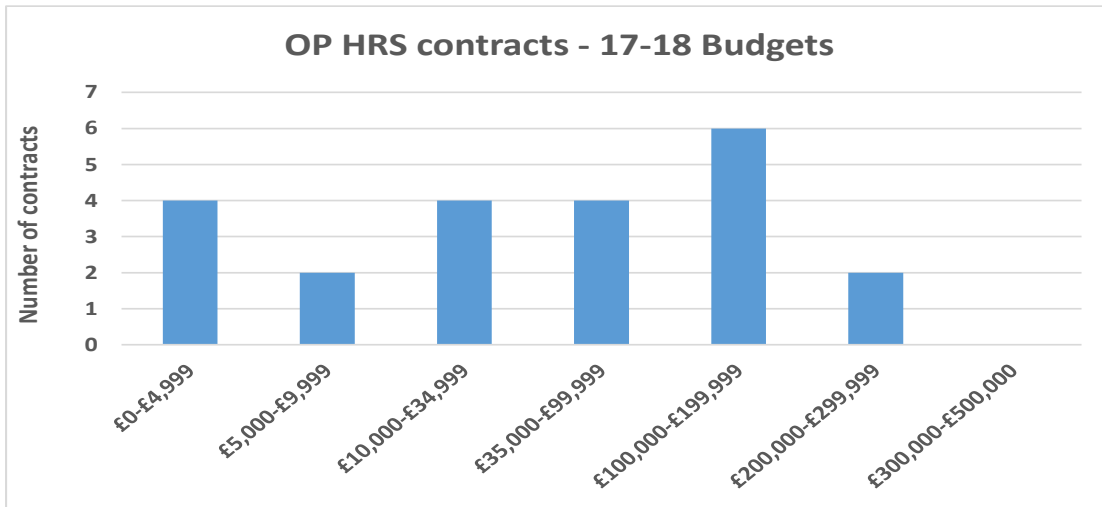

Spread of value of Surrey County Council's Housing Related Support contracts

This page is intentionally left blank