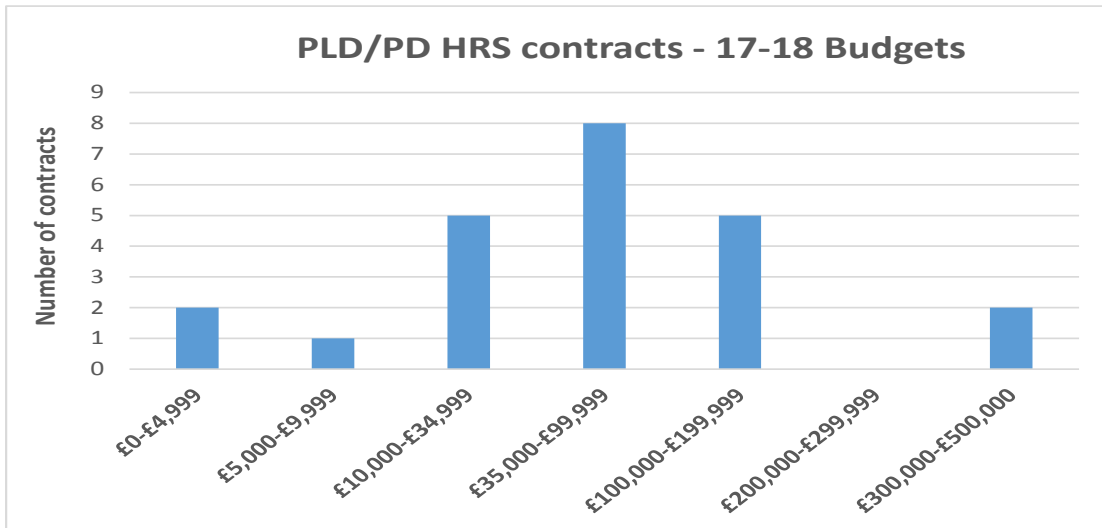

Spread of value of Surrey County Council's Housing Related Support contracts

This page is intentionally left blank