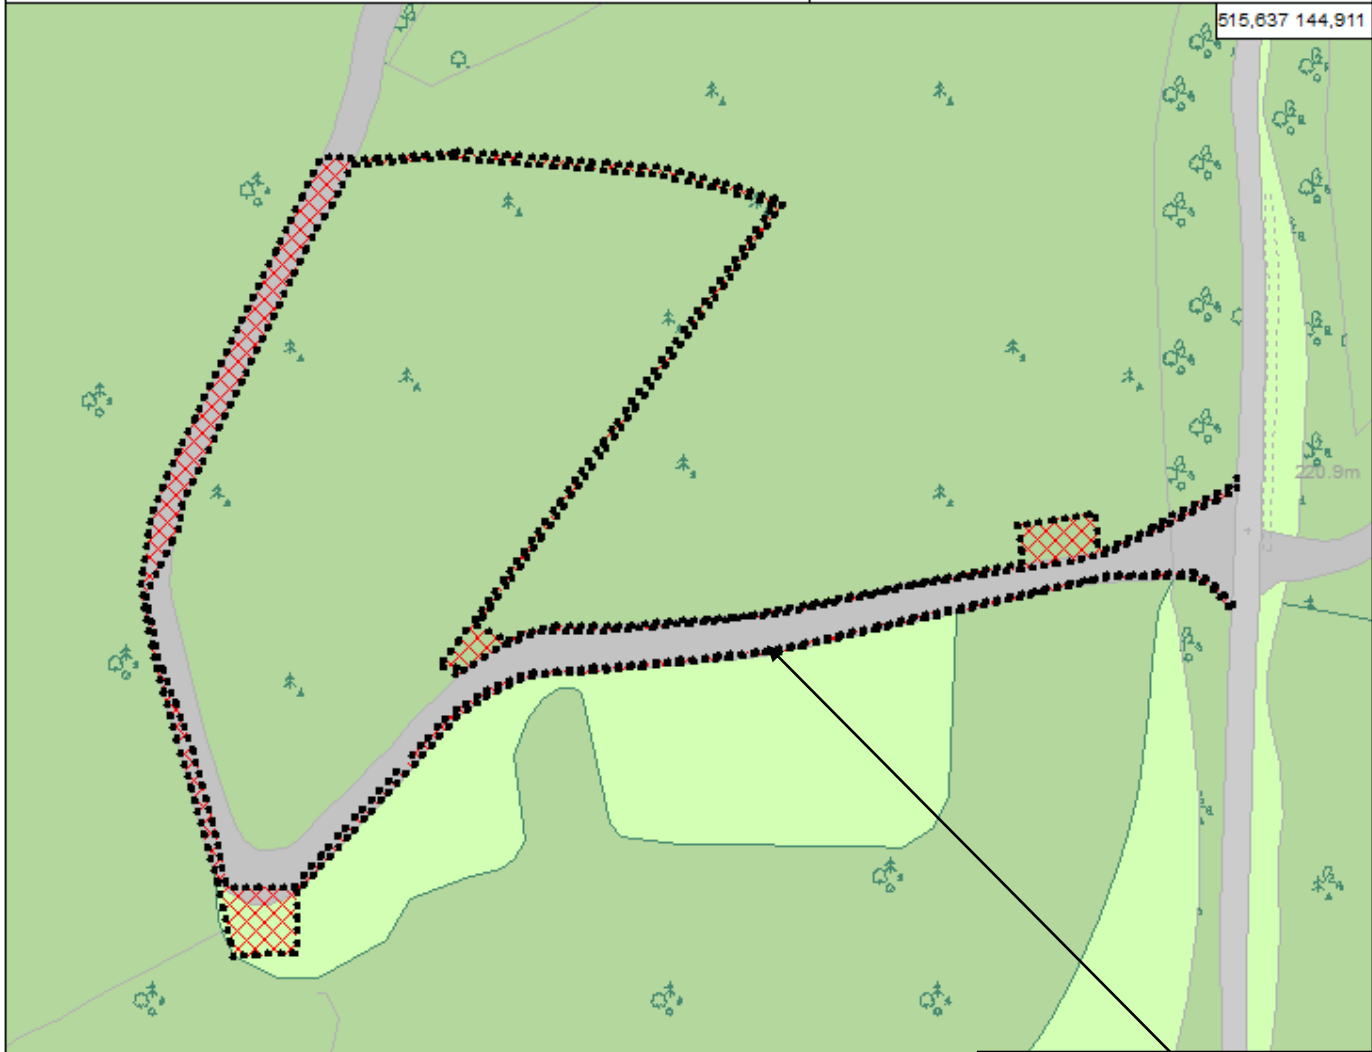

Land at Bury Hill Wood, Coldharbour Lane, Holmwood, Surrey RH5 6HN

The installation of perimeter security fencing consisting of 2 metre (m) high Heras fencing and 3m high deer fencing; an office and wc at the site entrance; and office, welfare accommodation, water fuel and a generator, all ancillary to and in association with appeal decision APP/B3600/A/11/2166561 dated 7 August 2015.

Application No(s): MO/2016/1563

Electoral Division(s): Dorking Hills, 13907

© Crown copyright. All rights reserved Surrey County Council, 100019613, 2017

This plan is for indicative purposes only

<p>GRID NORTH</p>	Ref No: SCC REF 2016/0170	<p>Metres</p>	<p>Scale 1:1,350</p>
	Date printed: 18/09/2017		