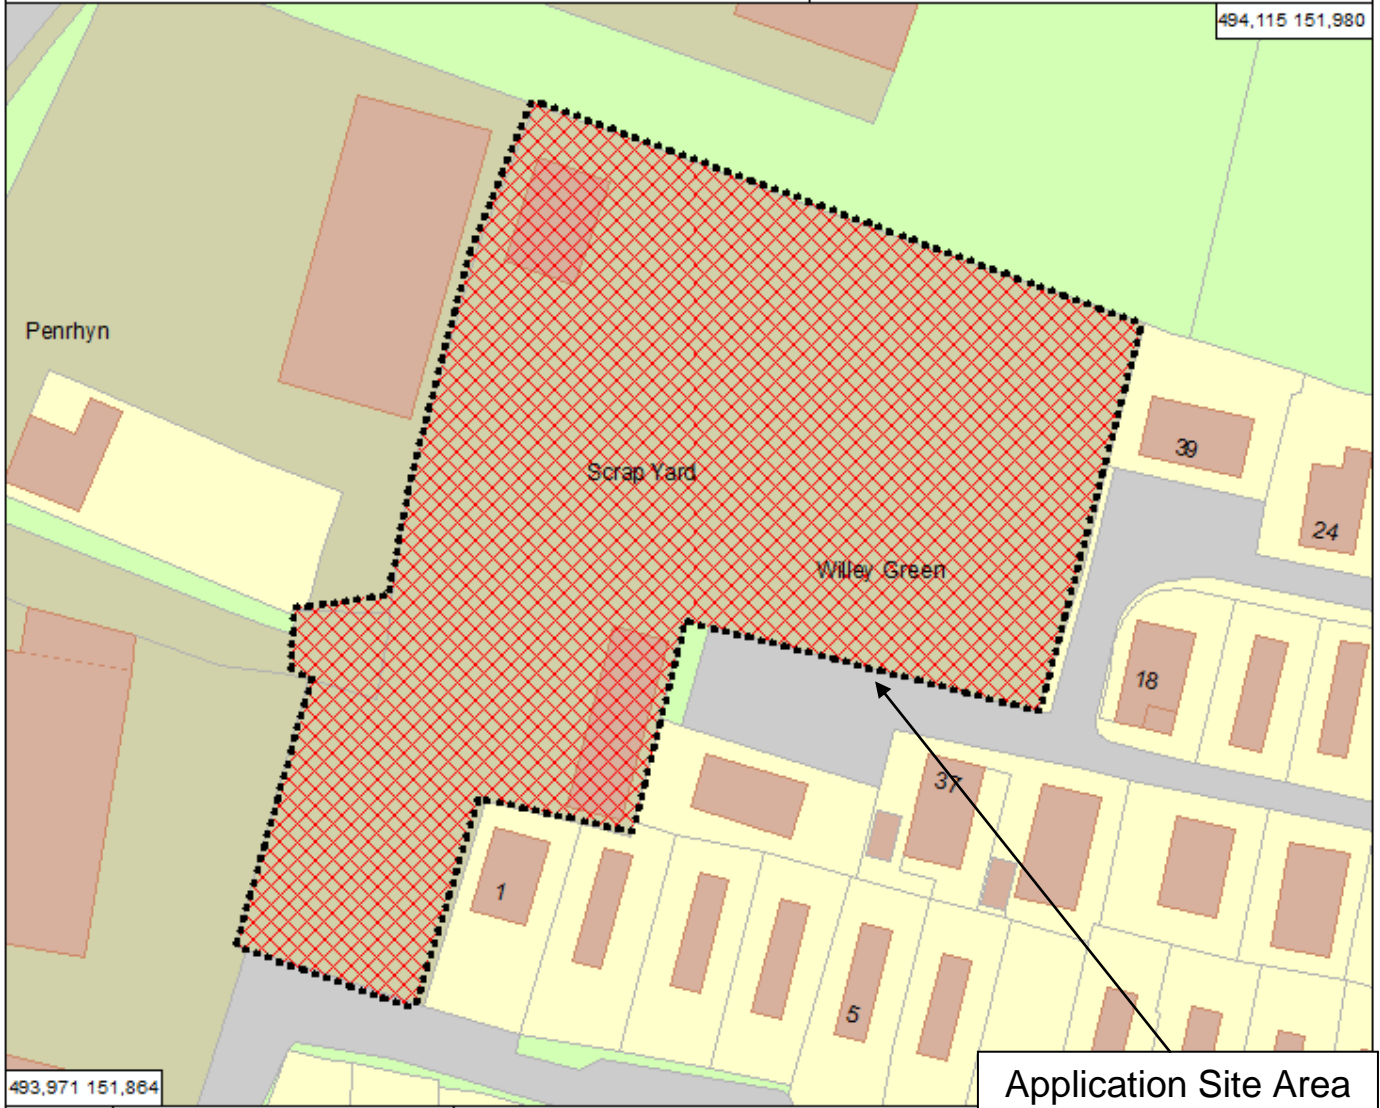

Normandy Auto Salvage, Chapel Farm, Guildford Road, Normandy, Guildford, Surrey GU3 2AU

The erection of a replacement de-pollution building.

Application No(s): GU09/P/00482

Electoral Division(s): Worplesdon

Scale 1:9,994

© Crown copyright. All rights reserved Surrey County Council, 100019613, 2017

This plan is for indicative purposes only

494,115 151,980

493,971 151,864

Application Site Area

Ref No: SCC REF 2009/0024

Date printed: 18/09/2017

Scale
1:750

This page is intentionally left blank