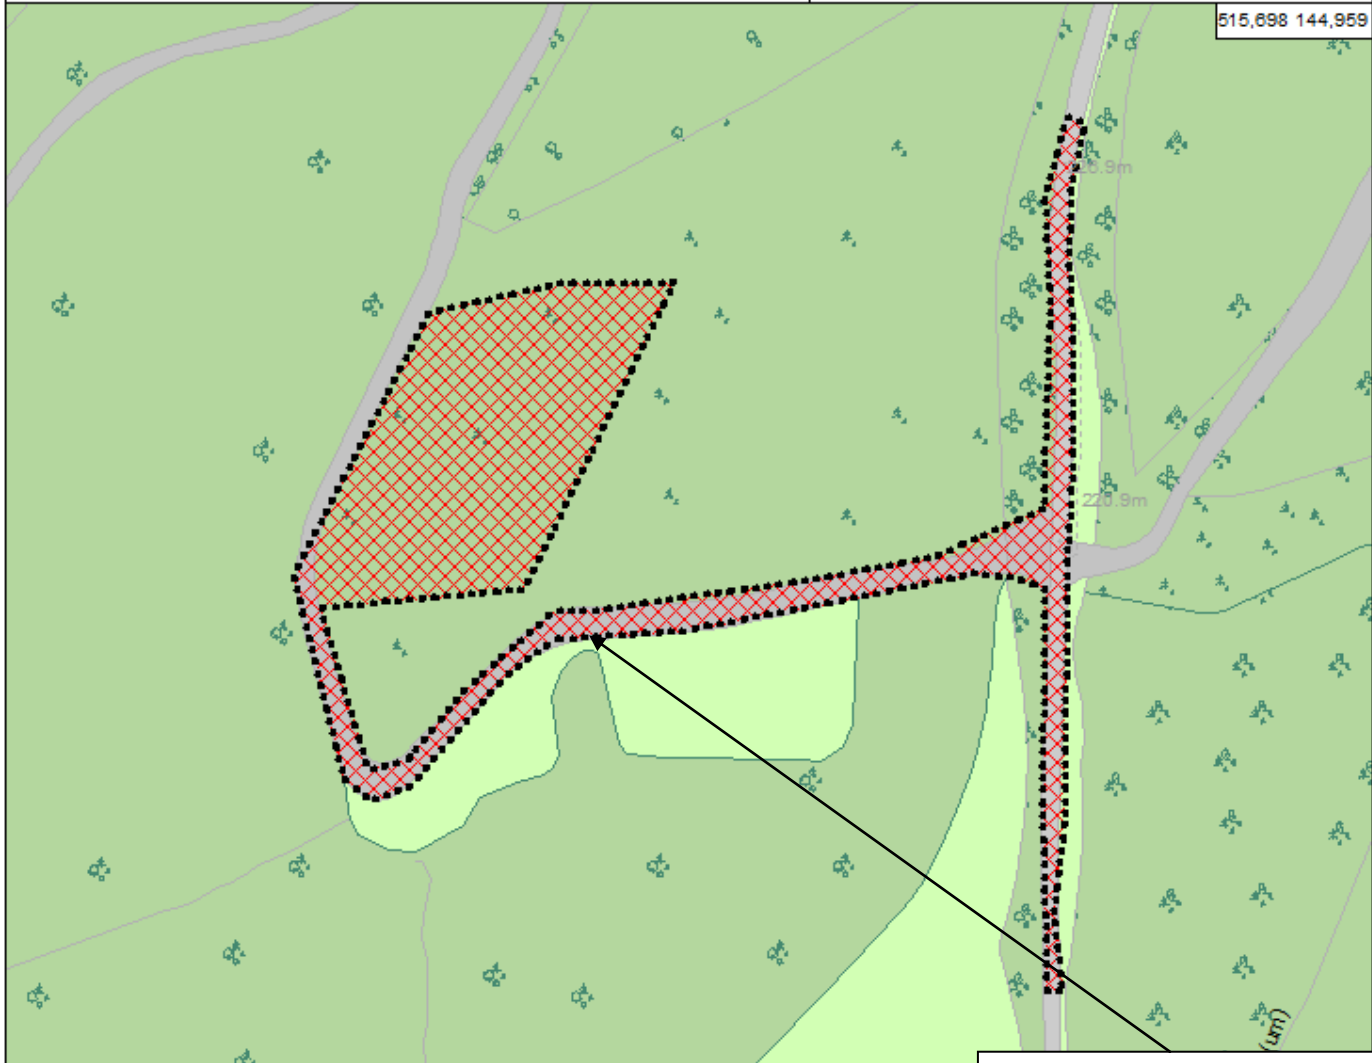

Land at Bury Hill Wood, off Coldharbour Lane, Holmwood, Surrey RH5 6HN

Details of a Traffic Management Scheme pursuant to Condition 19 of appeal ref: APP/B3600/A/11/2166561 dated 15 August 2015.

Application No(s): MO/2017/09 11

Electoral Division(s): Dorking Hills, 13907

© Crown copyright. All rights reserved Surrey County Council, 100019613, 2017

This plan is for indicative purposes only

Application Site Area

Ref No: SCC REF 2017/0027
Date printed: 14/07/2017

Scale
1:1,950

This page is intentionally left blank