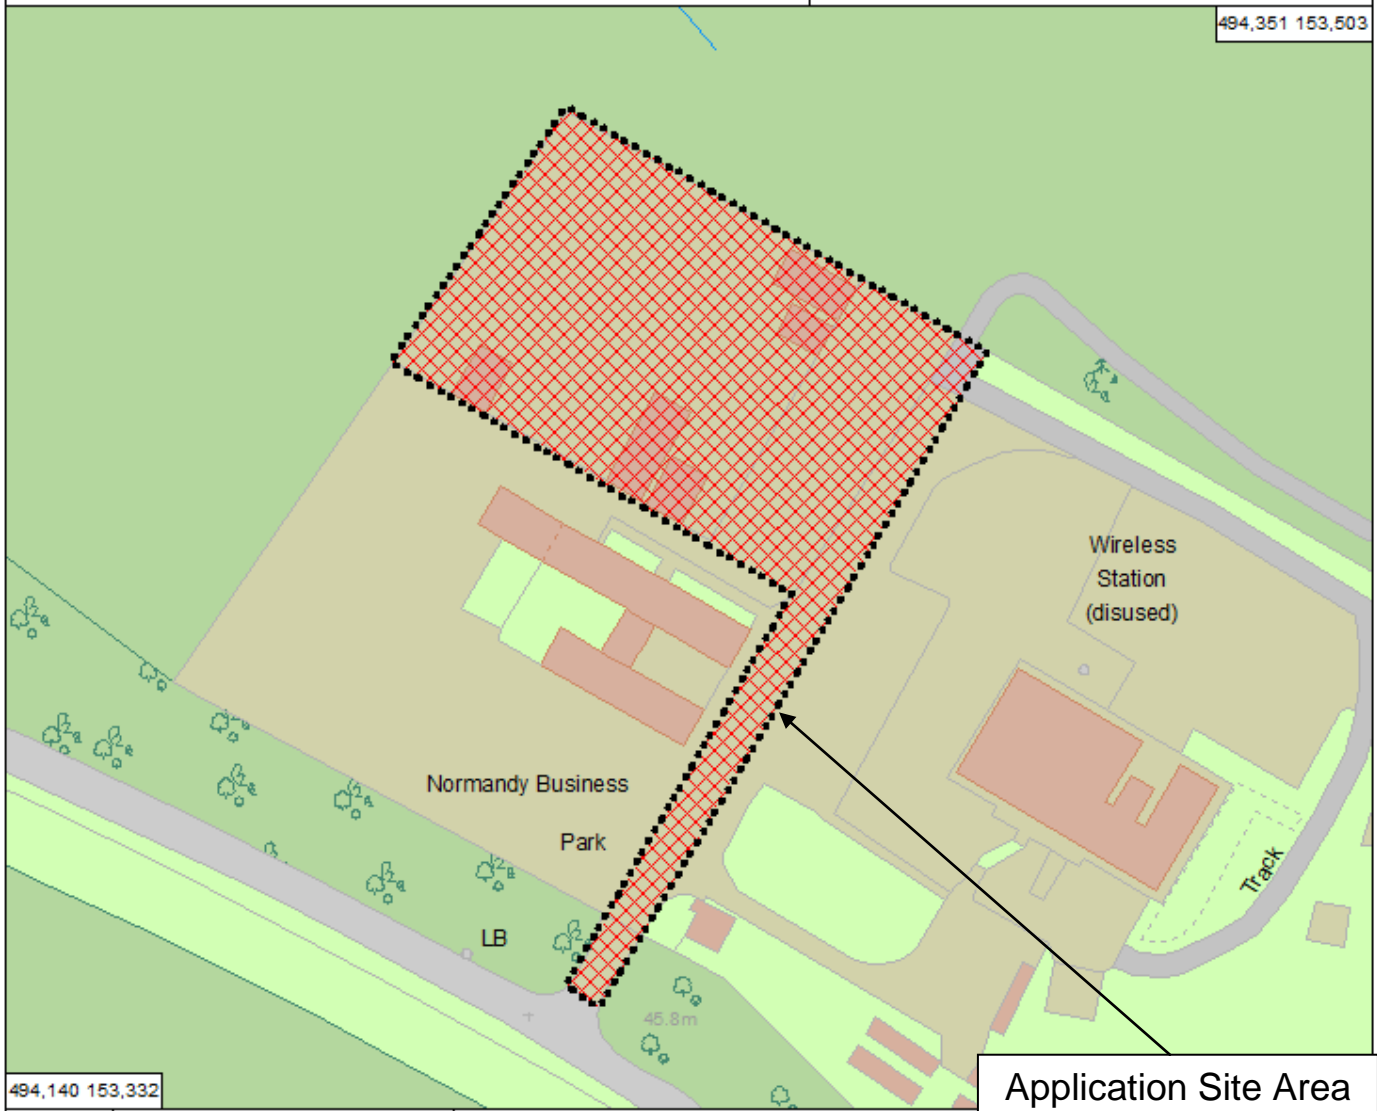

<p style="text-align: center;"><b>Site Location</b></p>  <p>Scale 1:14,657</p> <p>© Crown copyright. All rights reserved Surrey County Council, 100019613, 2017</p>	<p><b>Cobbett Hill Earth Station, Cobbett Hill Road, Normandy, Guildford, Surrey GU3 2AA</b></p> <p>Change of use to waste paper and waste cardboard recovery and transfer facility; overnight HGV parking.</p> <p>Application No(s): GU17/P/01585</p> <p>Electoral Division(s): Worplesdon</p> <p style="text-align: center;">This plan is for indicative purposes only</p>
---	--

 <p>GRID NORTH</p>	<p>Ref No: SCC REF 2017/0118</p> <p>Date printed: 19/10/2017</p>	 <p>0 5 10 20 30 40 50 60 70 Metres</p>	<p>Scale 1:1,100</p>
---	--	---	--------------------------

This page is intentionally left blank