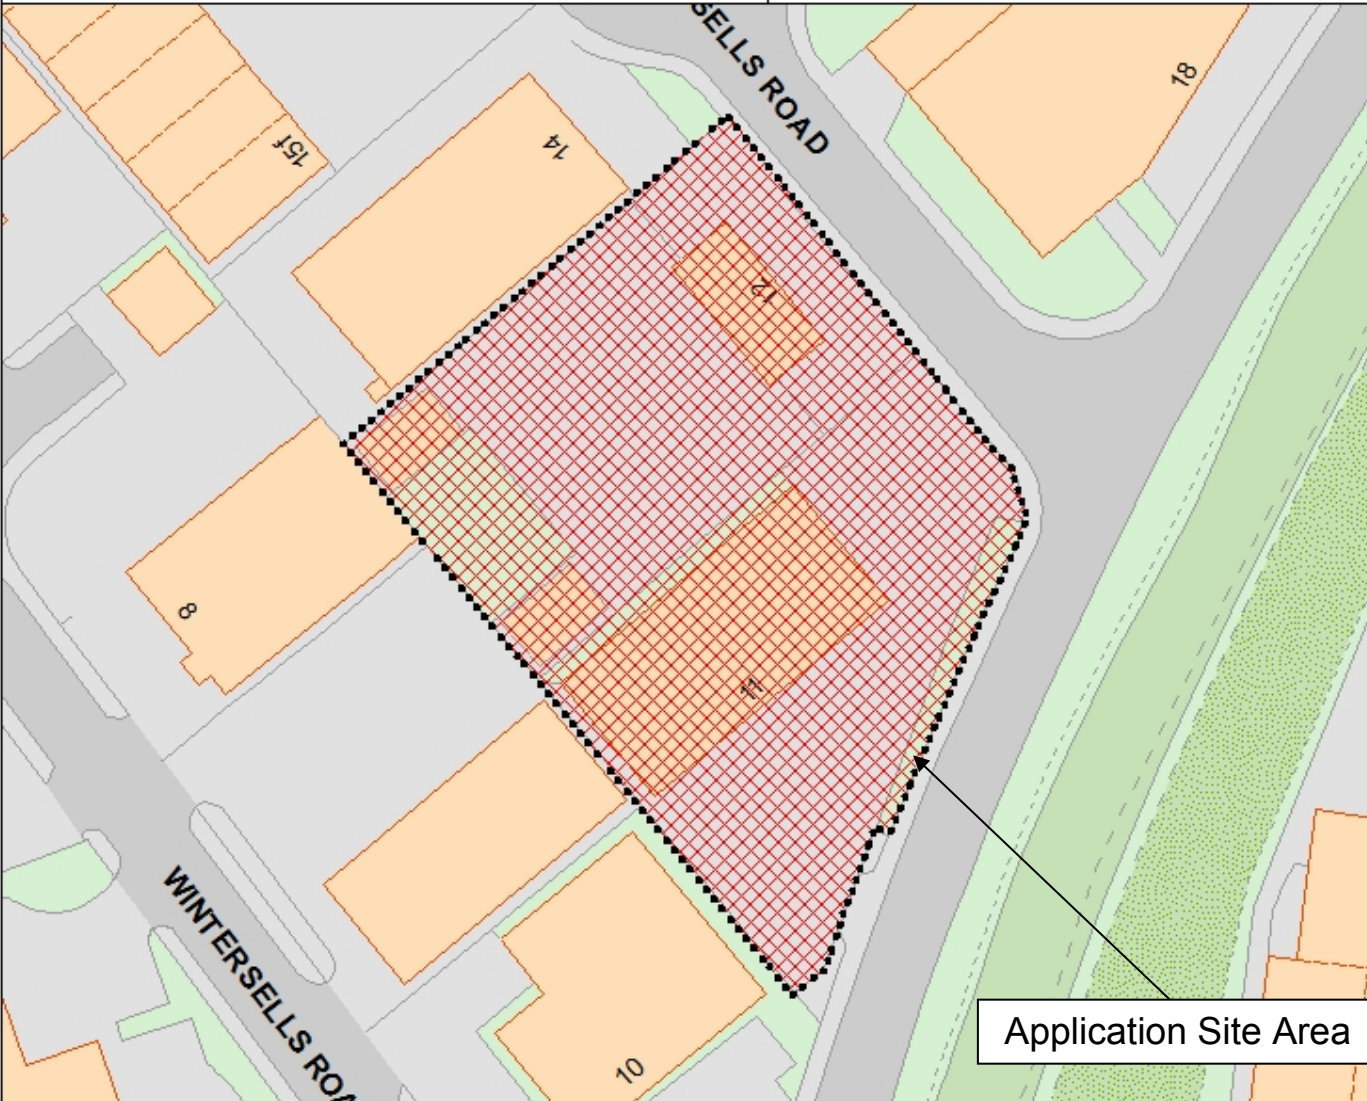

Site Location: **Units 11 and 12 Wintersells Road, Byfleet, West Byfleet, Surrey KT14 7LF**

Change of use to a waste transfer station and recycling facility (sui generis) for the receipt and treatment of mixed, dry, non-hazardous household, industrial and commercial and construction, demolition and excavation waste, including the demolition of the existing building at Unit 11 and the erection of a steel portal framed building, picking station, storage bays and boundary fencing.

Application numbers:  
EL 18/3802 WO2018/1358

Electoral divisions:  
Weybridge 13989

© Crown copyright. All rights reserved Surrey County Council, 100019813, 2019

Note: This plan is for indicative purposes only

Ref No:  
**SCC Ref 2018/0144**

Scale: **1:710**  
Printed on: 18/02/2019

This page is intentionally left blank