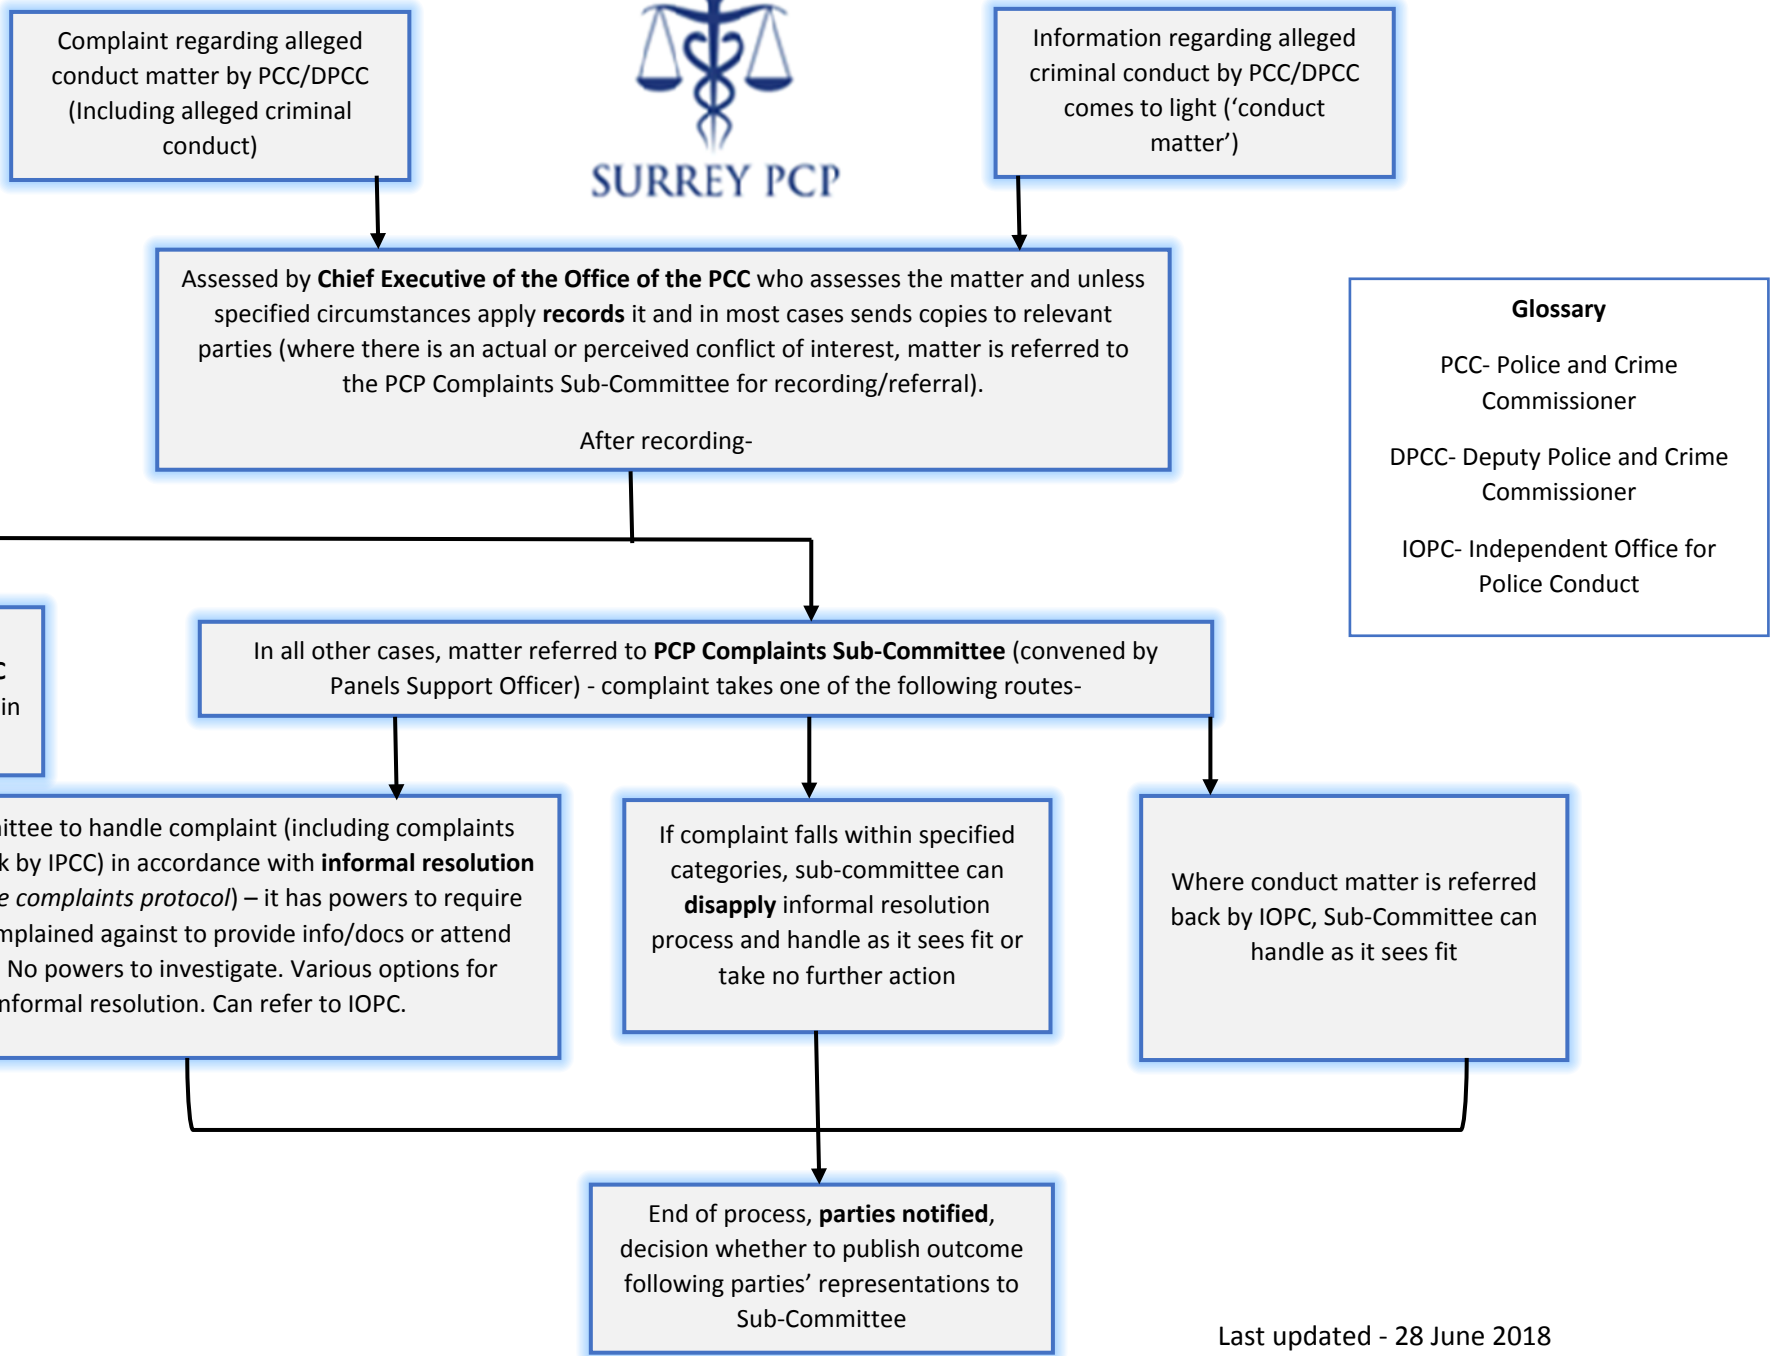

## Annex B - SURREY POLICE AND CRIME PANEL COMPLAINT HANDLING FLOWCHART

**Glossary**

PCC- Police and Crime Commissioner

DPCC- Deputy Police and Crime Commissioner

IOPC- Independent Office for Police Conduct

Page 137

Last updated - 28 June 2018

This page is intentionally left blank