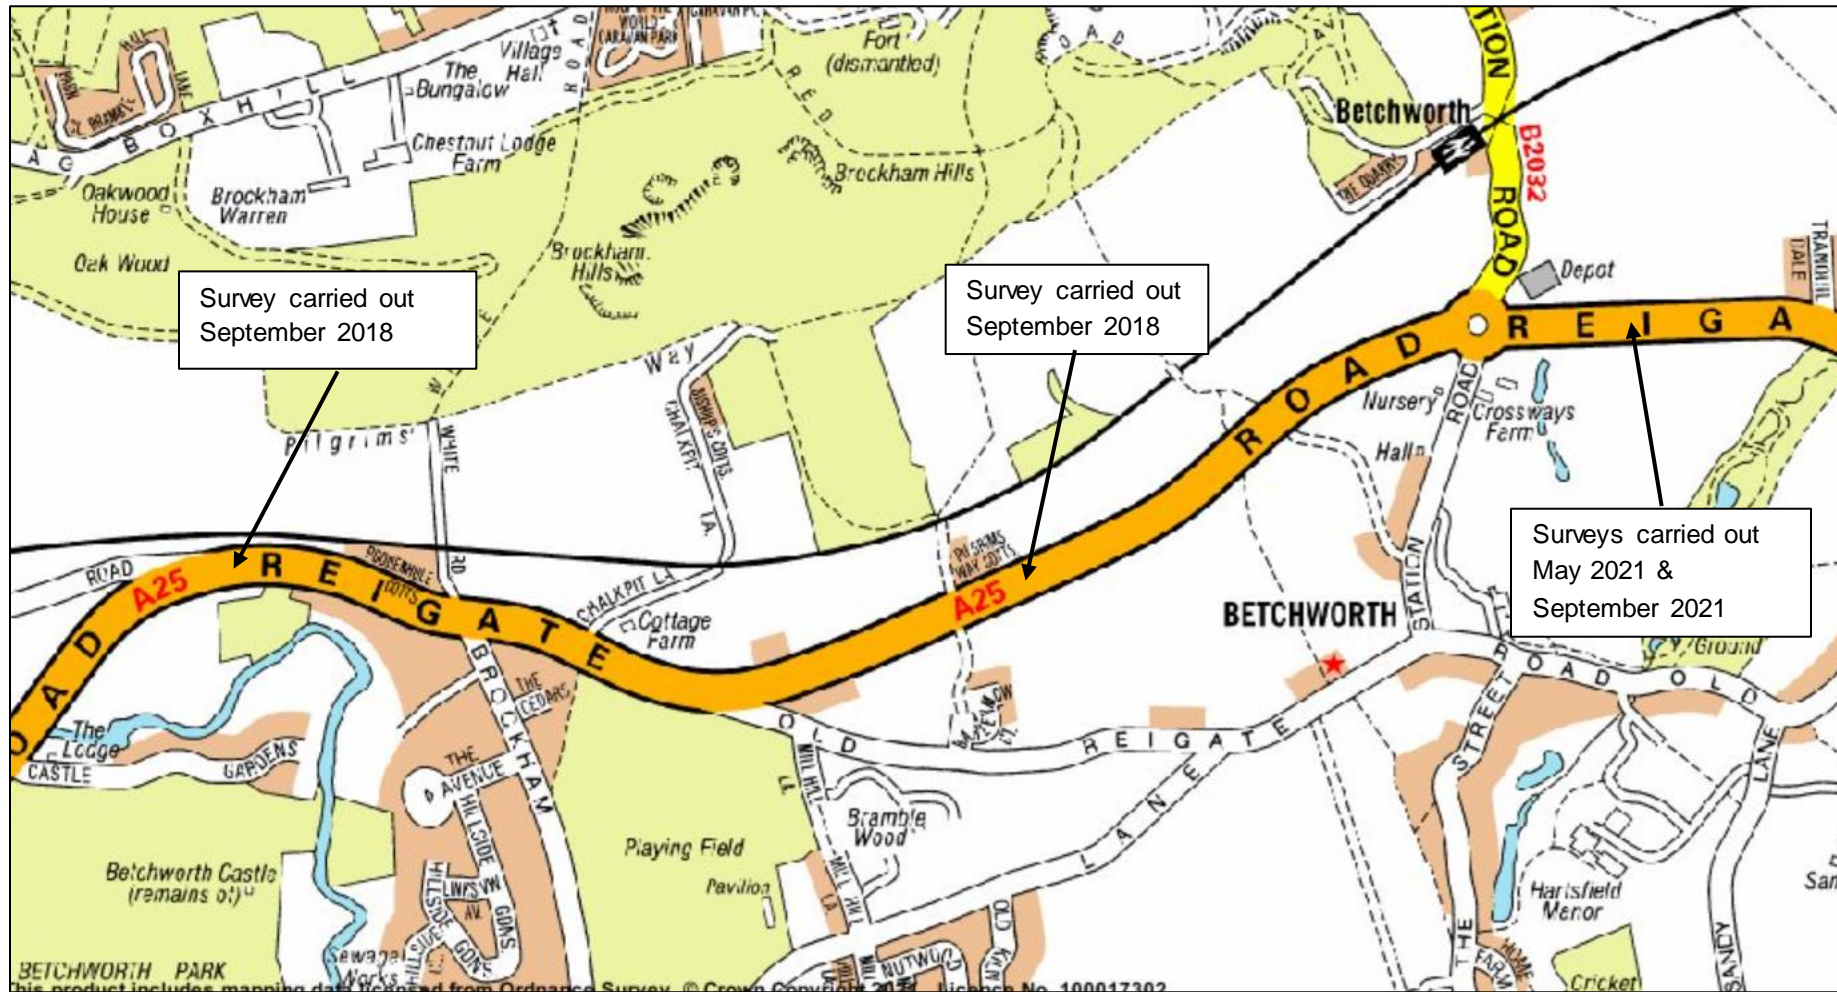

Annex 1

A25 Reigate Road, Brockham & Betchworth – Speed Limit Assessment

Survey Site Locations

This page is intentionally left blank