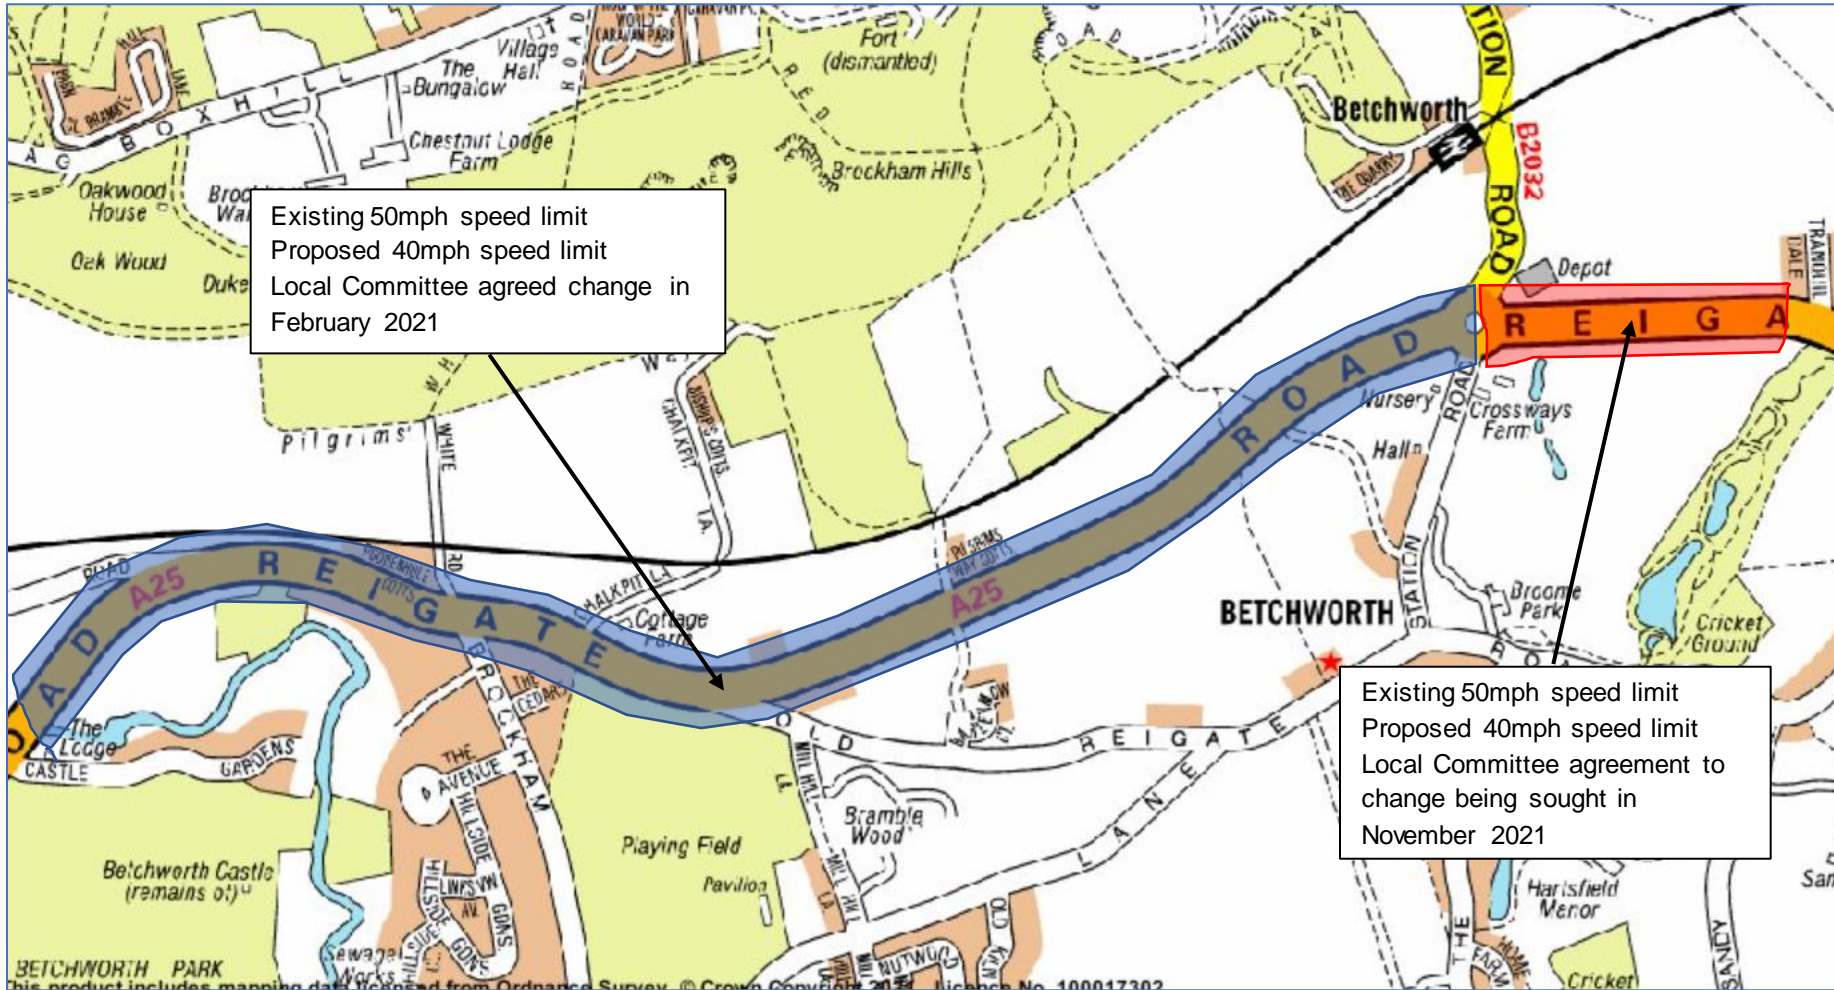

Annex 2  
A25 Reigate Road Brockham & Betchworth – Speed Limit Assessment  
Existing & Proposed Speed Limits

This page is intentionally left blank