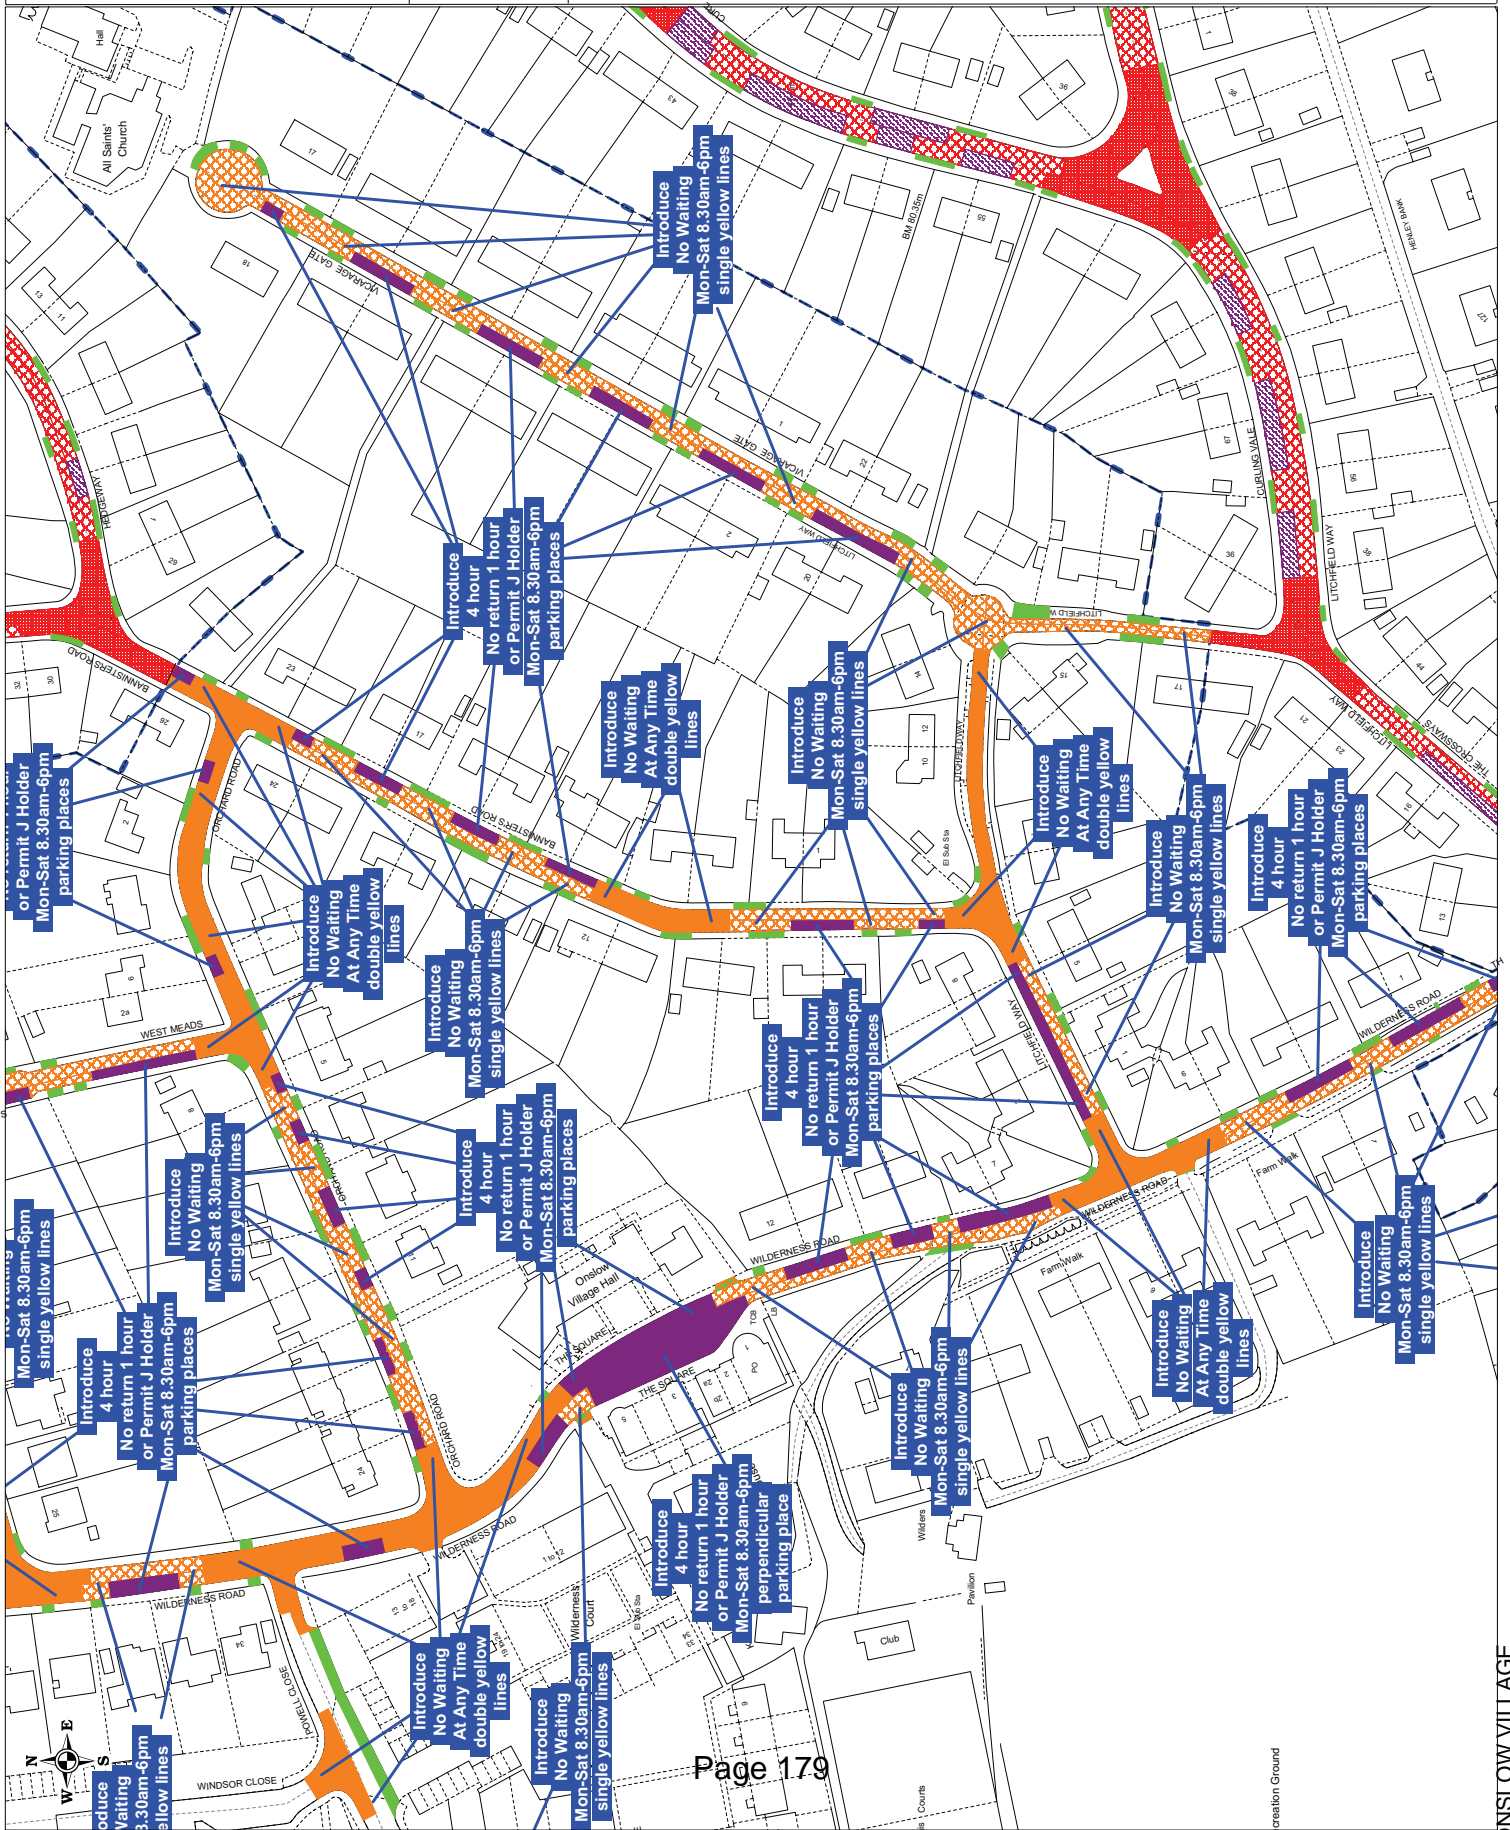

Key to Existing Restriction Types Displayed
No Waiting at Any Time
No Waiting 8.30am-6pm
No Waiting 8.30am-6pm or Permit J Holders

GUILDFORD
BOROUGH

DRAWING TITLE
Onslow Village - Proposal to
Extend CPZ Consulted Upon at
Public Exhibitions (Plan 2 of 4)

SCALE 1 : 1250 at A3

DATE 16/08/2013

DRAWING No. GBC/A/PH/EN/00CPZ2

DRAWN BY ANDREW HARKIN

ITEM 8