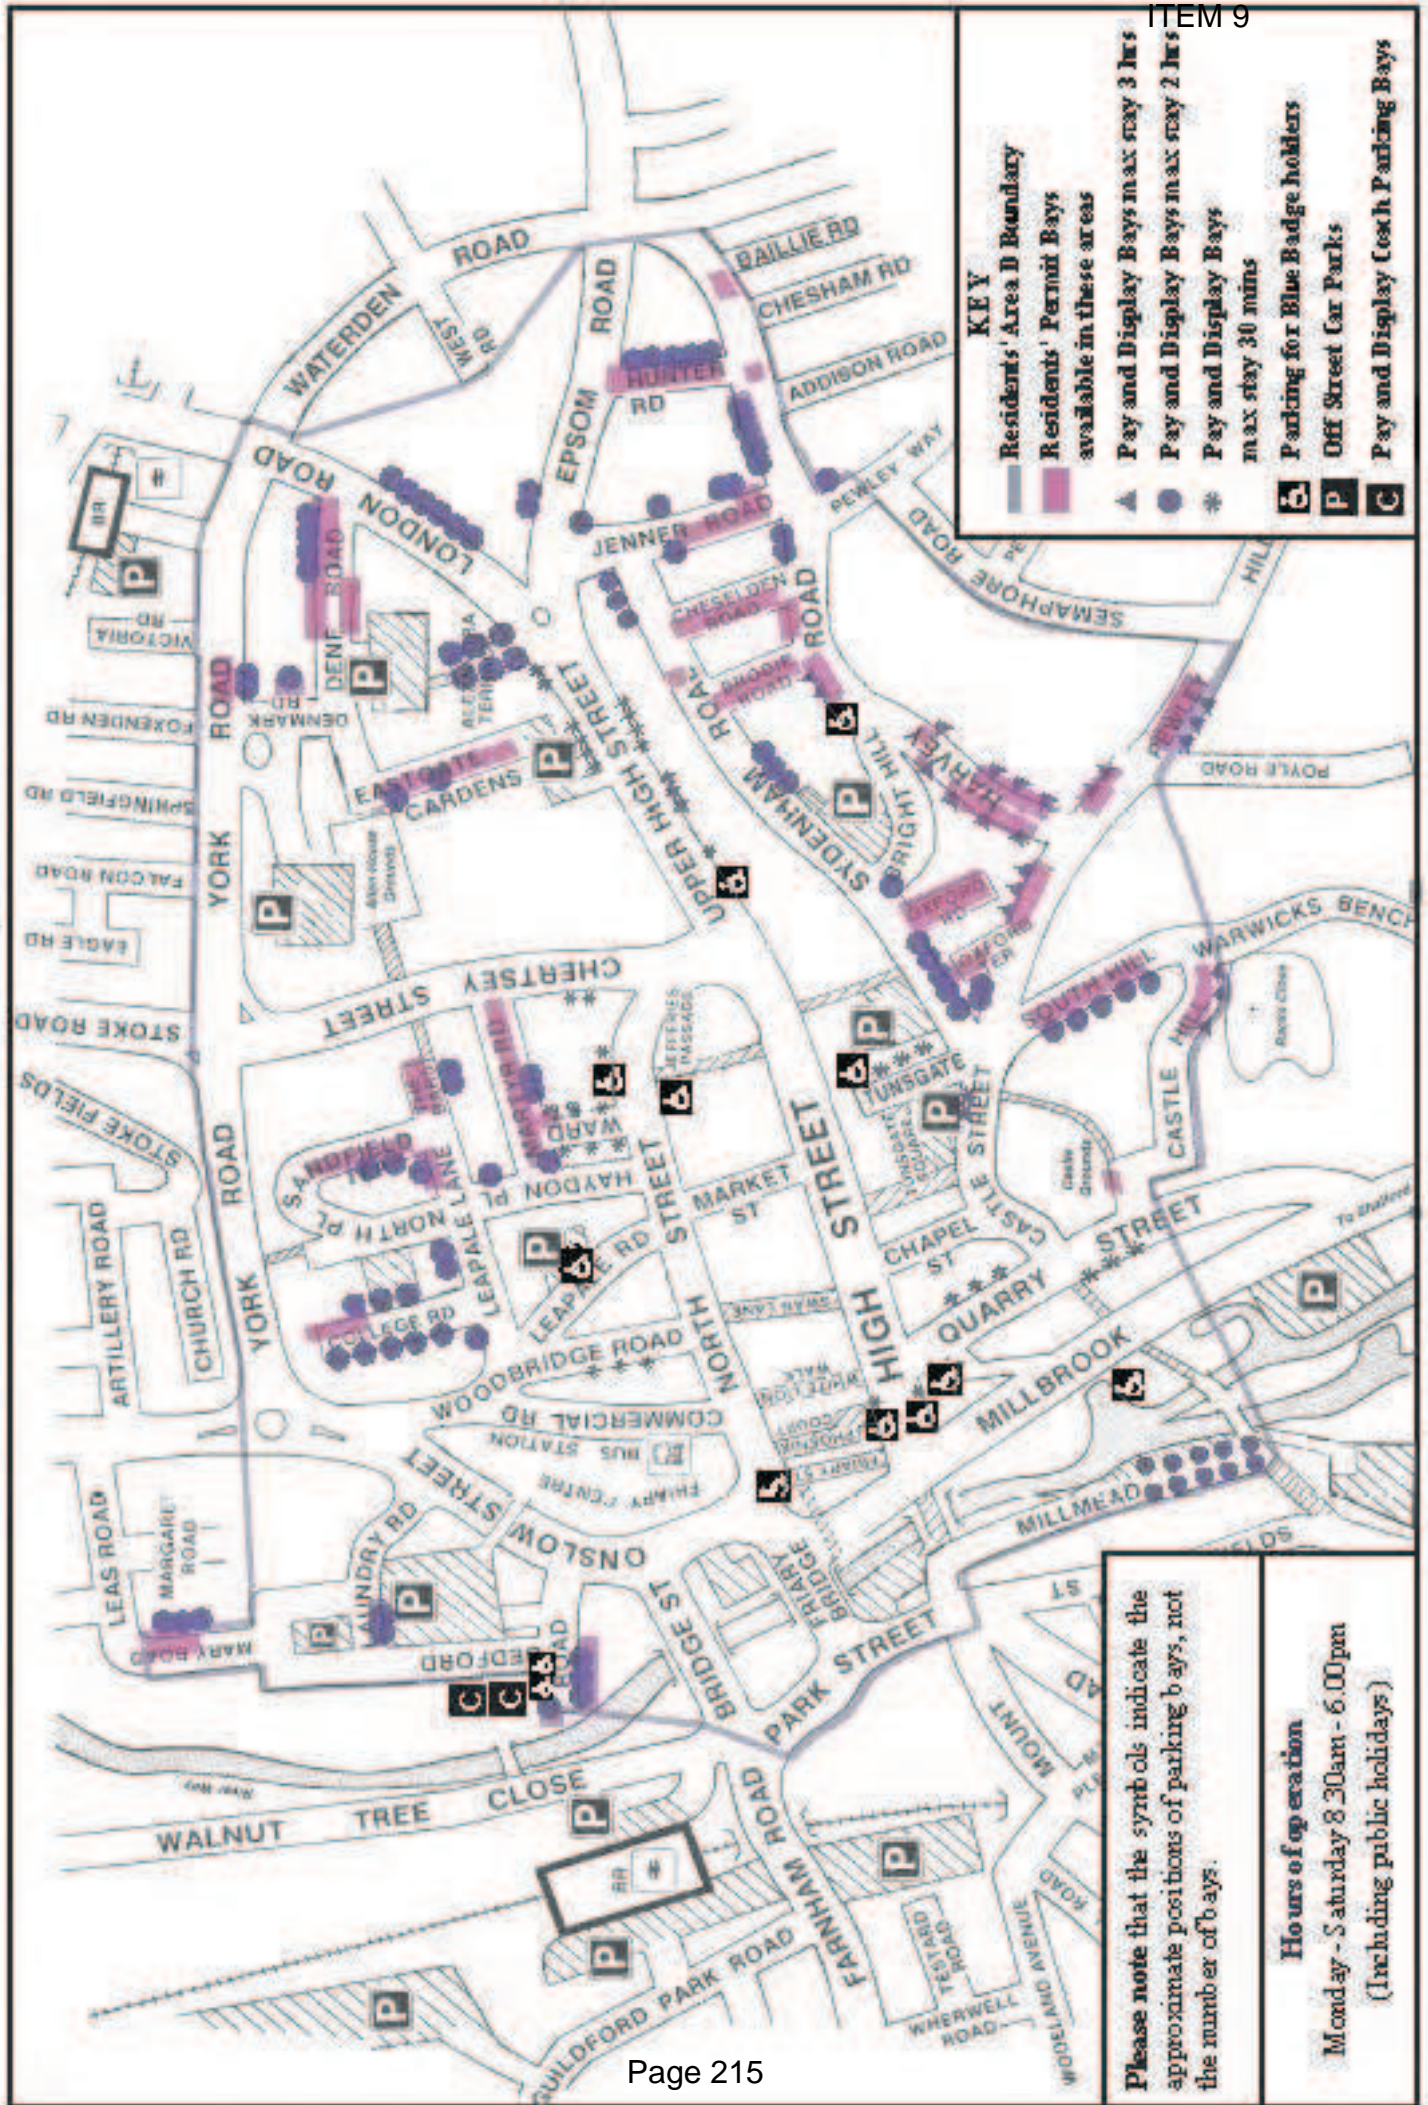

Guildford On-street Parking – Area D

ITEM 9

This page is intentionally left blank