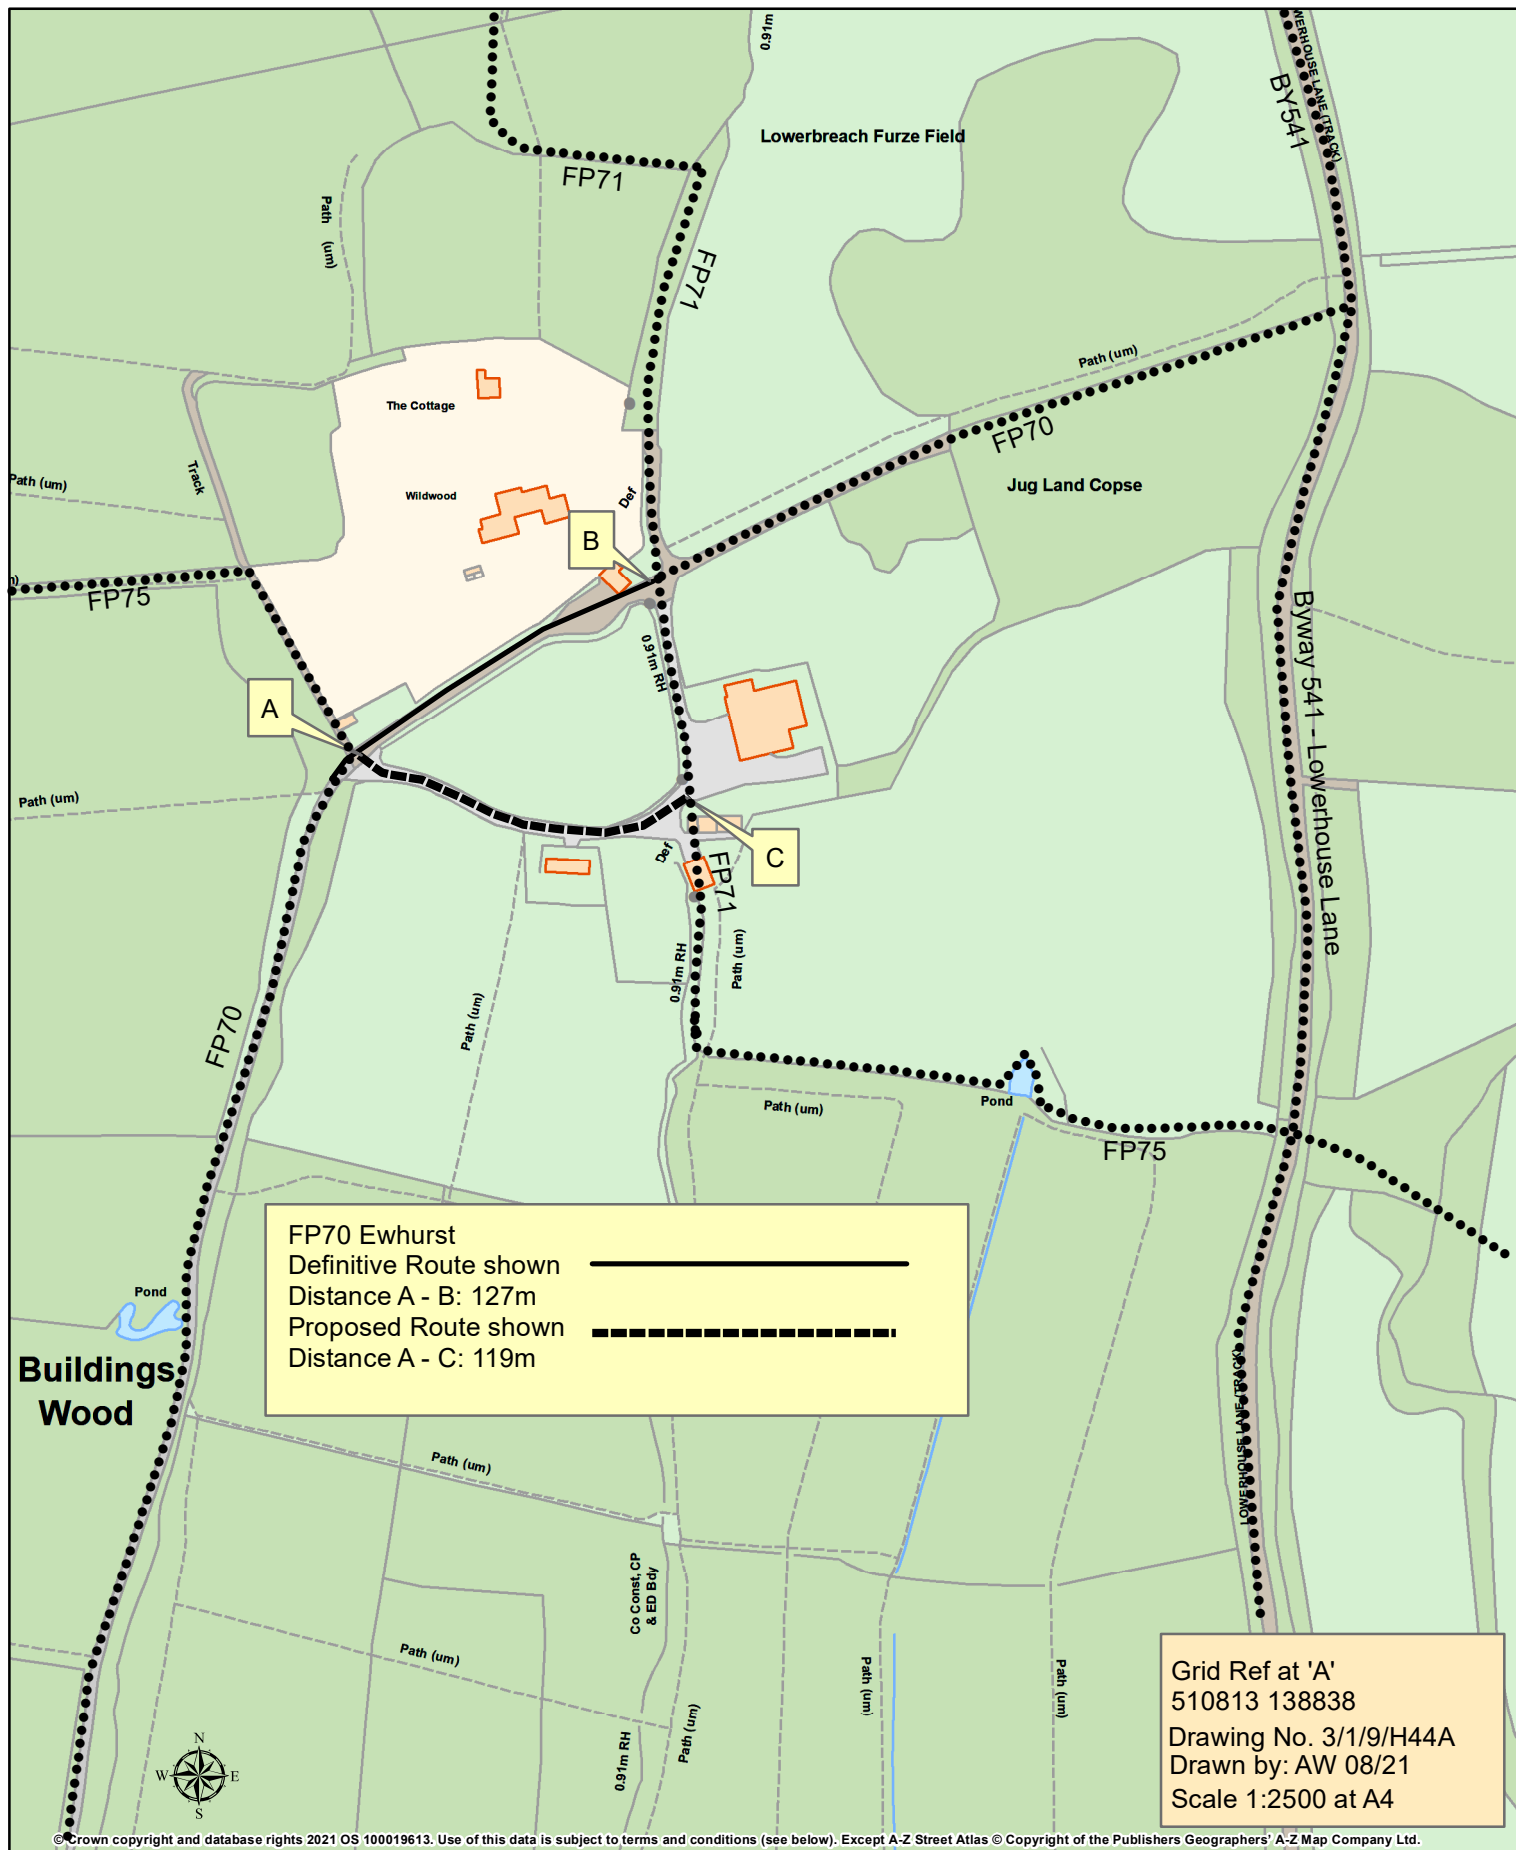

Footpath 70 Ewhurst Proposed Diversion

ITEM 11

© Crown copyright and database rights 2021 OS 100019613. Use of this data is subject to terms and conditions (see below). Except A-Z Street Atlas © Copyright of the Publishers Geographers' A-Z Map Company Ltd.