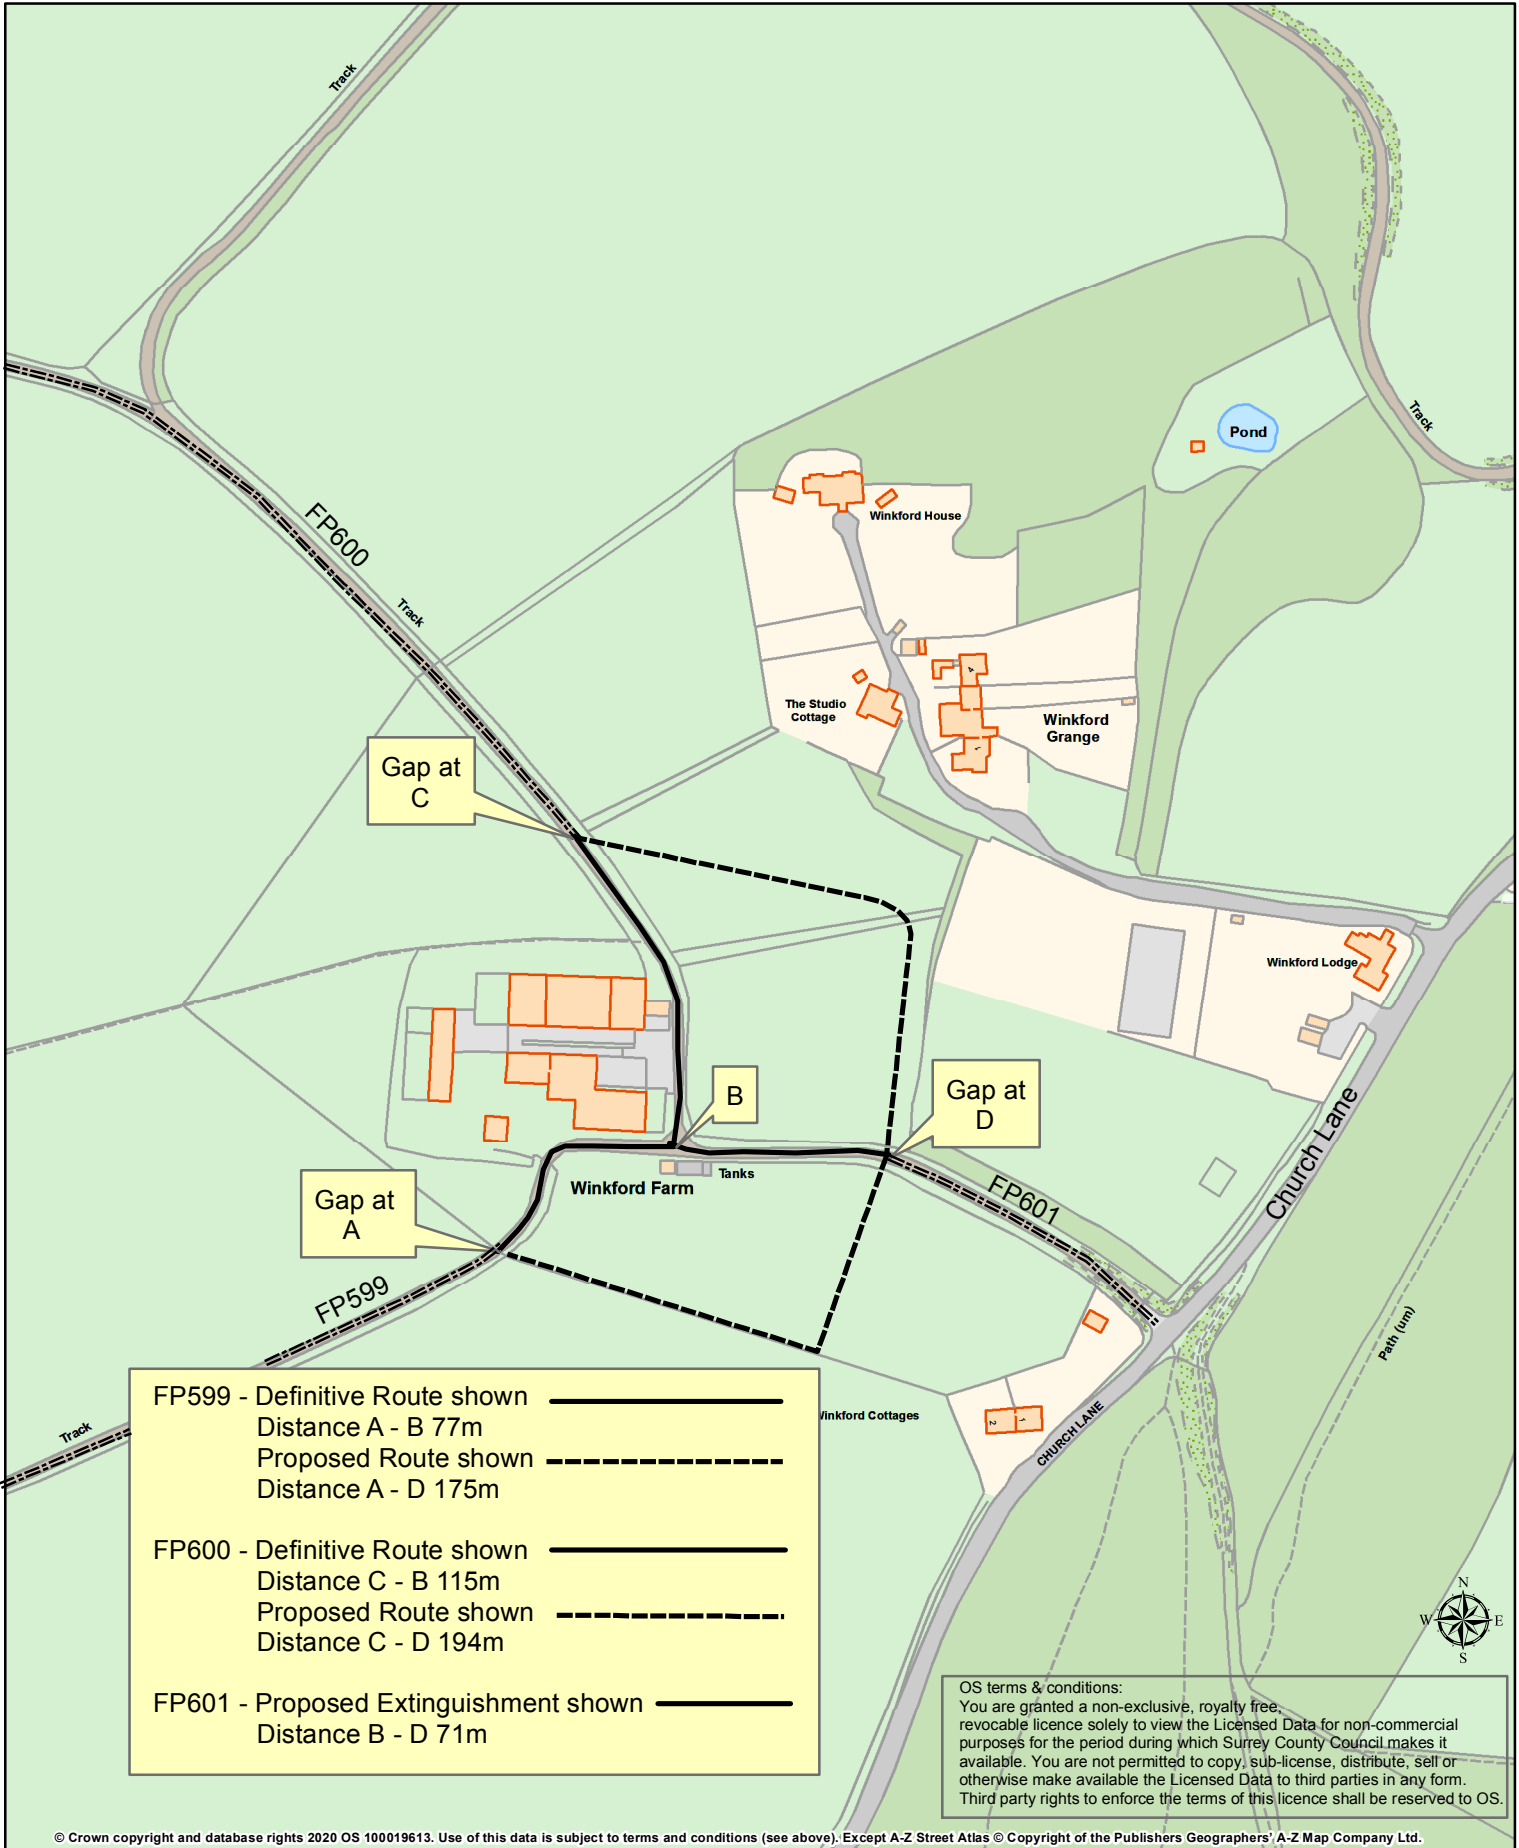

Public Footpath 599/600/601 Witley

Proposed Diversion & Extinguishment

ITEM 12

Borough of Waverley
Parish of Witley

Grid Ref at 'A'
493943 138939
Drawing No. 3/1/16/H44
Drawn by AW 08/20
Scale 1:2500 at A4

This page is intentionally left blank