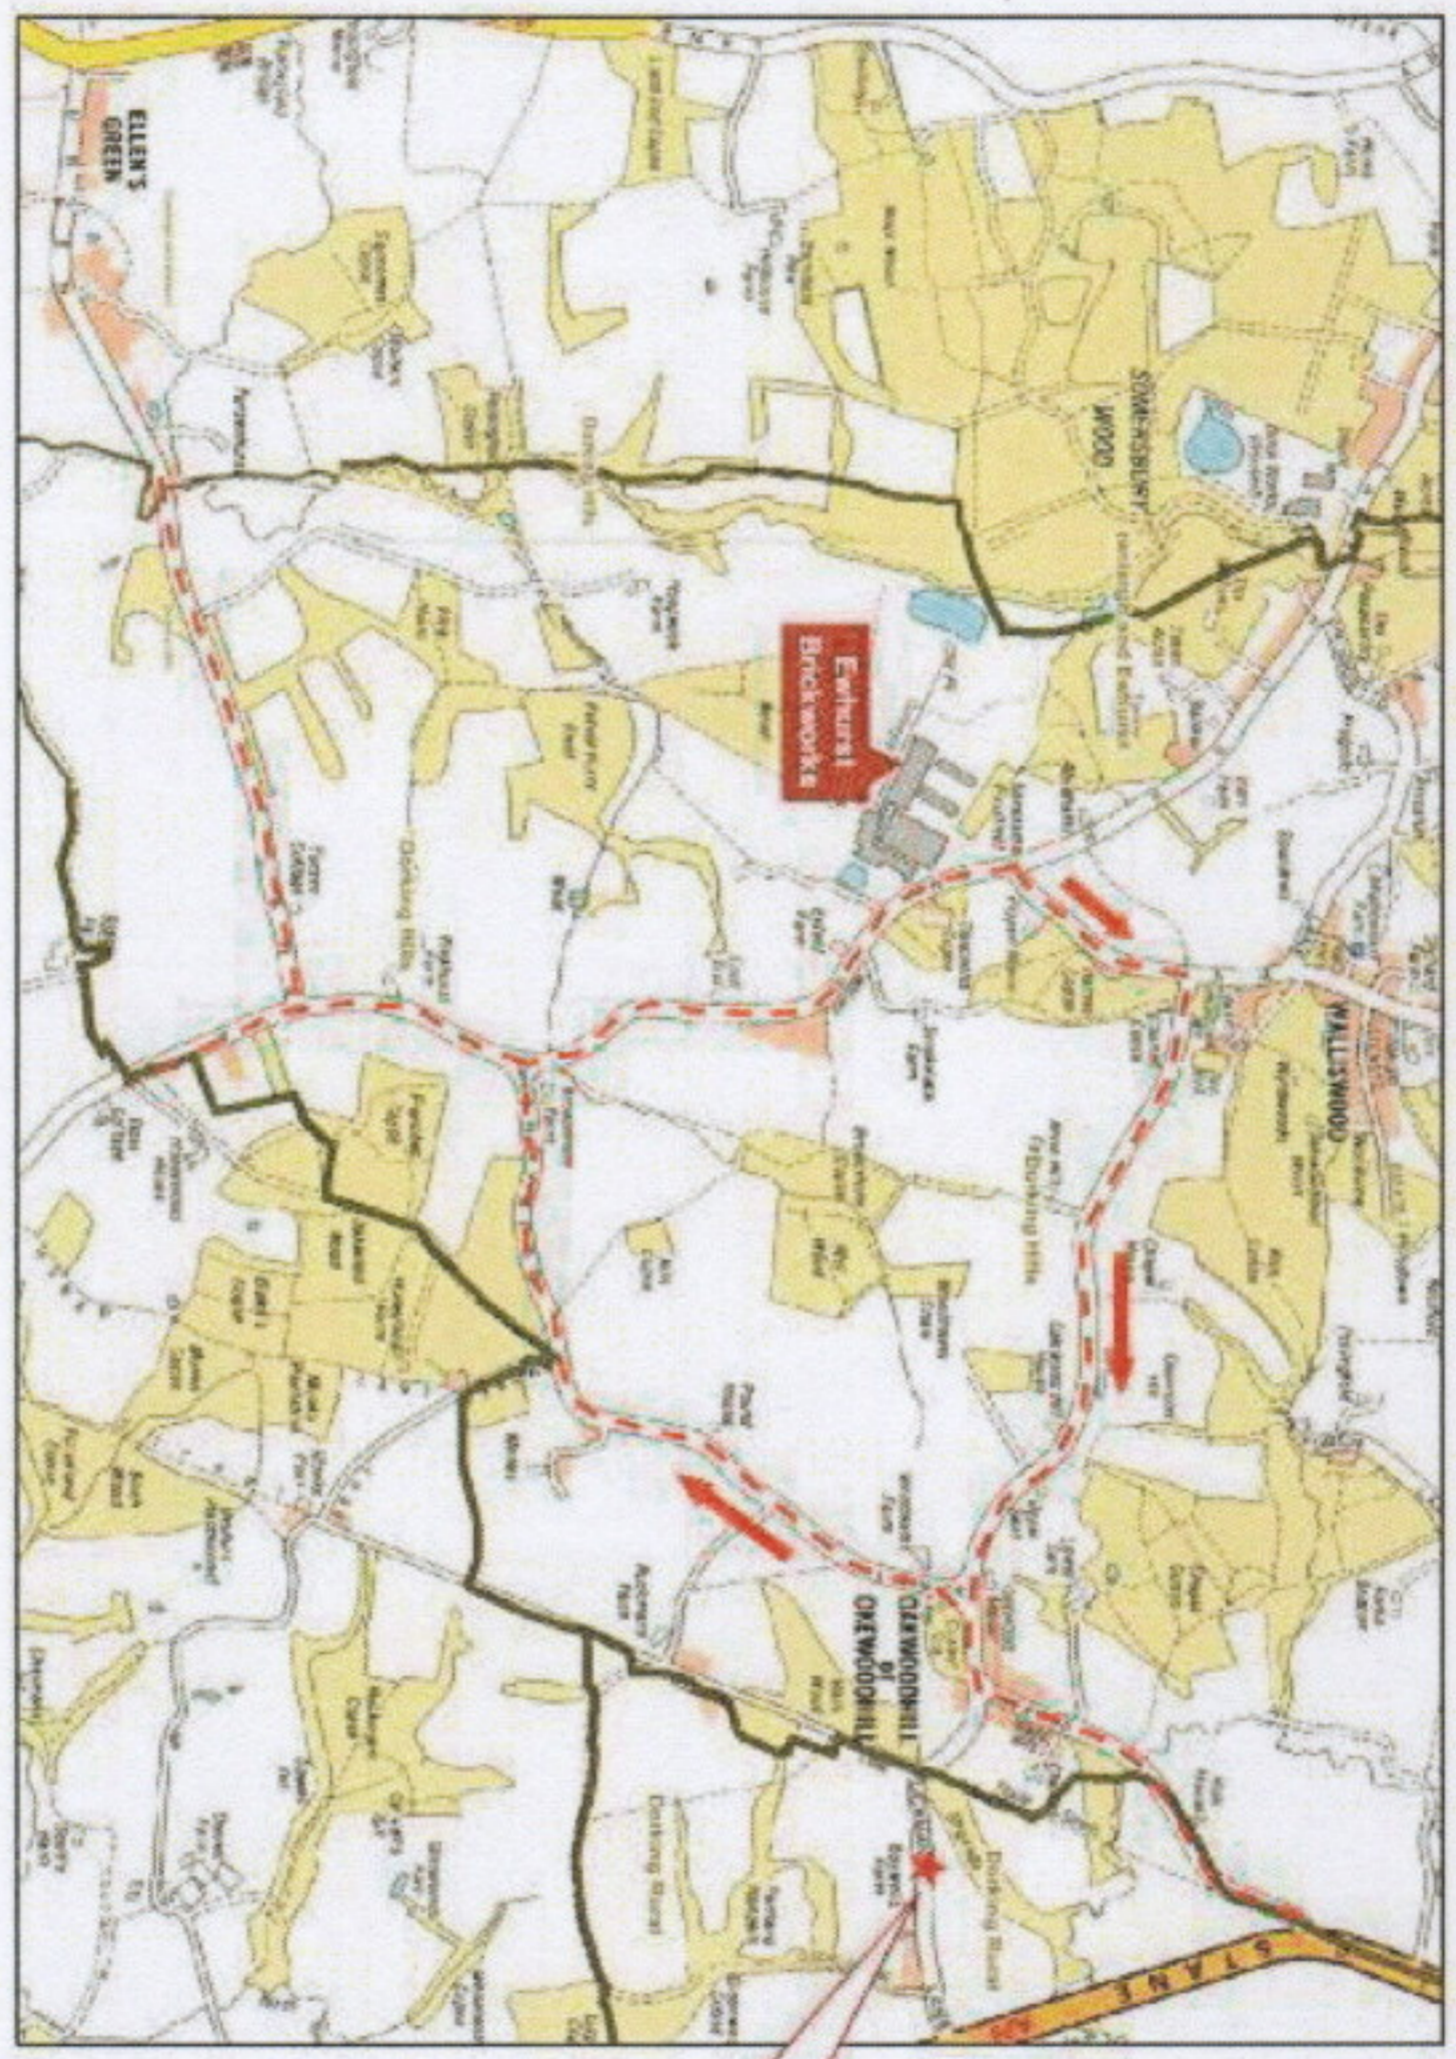

## Ewhurst Brickworks – HGV Routes

**Address:**  
 Ewhurst Works  
 Wallis Wood  
 Ockley, SURREY  
 RH5 5QH  
 Tel: +44 (0) 306 627 481  
 Fax: +44 (0)1306 627 561

**Please note:**  
 Ruckmans Lane is a  
 no HGV access road

Please respect our neighbours  
 and use the one-way system as  
 marked on this map by the red  
 arrows.

FIGURE 3 – Wienerberger HGV Routes

PROPOSED TILE FACTORY AND REVISED CLAY EXTRACTION AREAS AT EWHURST  
 BRICKWORKS, WALLISWOOD, SURREY, RH5 5QH  
 JPH/150408/Final  
 March 2020