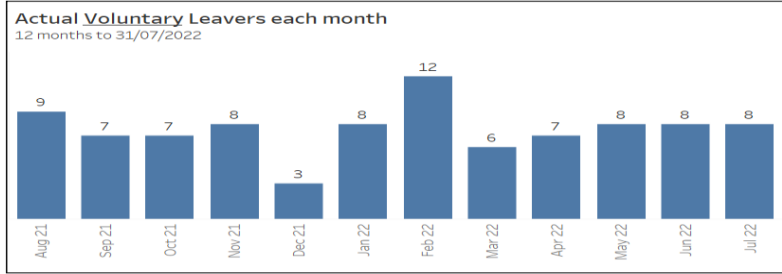

Dashboard for all Social Worker roles (SW, SSW and ASW)

(The figures in the turnover graph show the total for both voluntary and involuntary turnover. Due to the interactive nature of our Tableau dashboards we have inserted the voluntary turnover figures at the start and end of the reporting period, where necessary).

CFL Qualified Social Workers

Workforce Information to 31/07/2022
(Excludes Bank Staff)

Turnover Type
Non Voluntary
Voluntary

Social worker roles

- Advanced Social Worker
- Senior Social Worker
- Social Worker
- Team Manager
- Service Manager

Quadrant
All