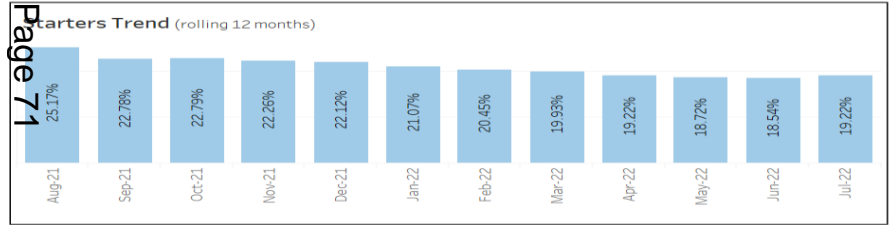

Dashboard for all Social Worker roles (SW, SSW and ASW)

(The figures in the turnover graph show the total for both voluntary and involuntary turnover. Due to the interactive nature of our Tableau dashboards we have inserted the voluntary turnover figures at the start and end of the reporting period, where necessary).

CFL Qualified Social Workers

Workforce Information to 31/07/2022
(Excludes Bank Staff)

Turnover Type
Non Voluntary
Voluntary

Social worker roles

- Advanced Social Worker
- Senior Social Worker
- Social Worker
- Team Manager
- Service Manager

Quadrant
All