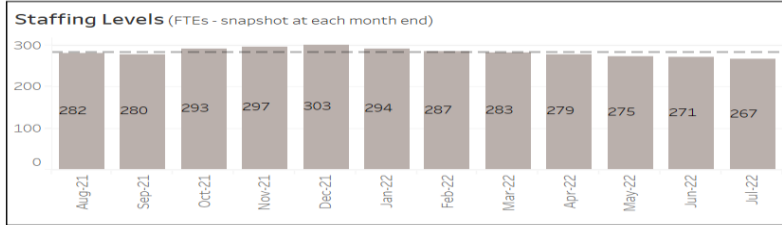

Dashboard for all Social Worker roles (SW, SSW and ASW)

(The figures in the turnover graph show the total for both voluntary and involuntary turnover. Due to the interactive nature of our Tableau dashboards we have inserted the voluntary turnover figures at the start and end of the reporting period, where necessary).

CFL Qualified Social Workers

Workforce Information to 31/07/2022
(Excludes Bank Staff)

Turnover Type
Non Voluntary
Voluntary

Social worker roles

- Advanced Social Worker
- Senior Social Worker
- Social Worker
- Team Manager
- Service Manager

Quadrant
All