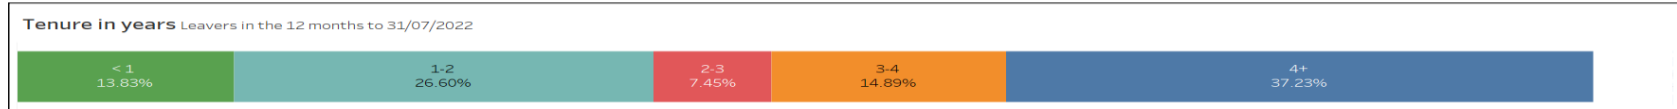

Dashboard for all Social Worker roles (SW, SSW and ASW)

(The figures in the turnover graph show the total for both voluntary and involuntary turnover. Due to the interactive nature of our Tableau dashboards we have inserted the voluntary turnover figures at the start and end of the reporting period, where necessary).

CFL Qualified Social Workers

Workforce Information to 31/07/2022
(Excludes Bank Staff)

Turnover Type
Non Voluntary
Voluntary

Social worker roles

- Advanced Social Worker
- Senior Social Worker
- Social Worker
- Team Manager
- Service Manager

Quadrant
All