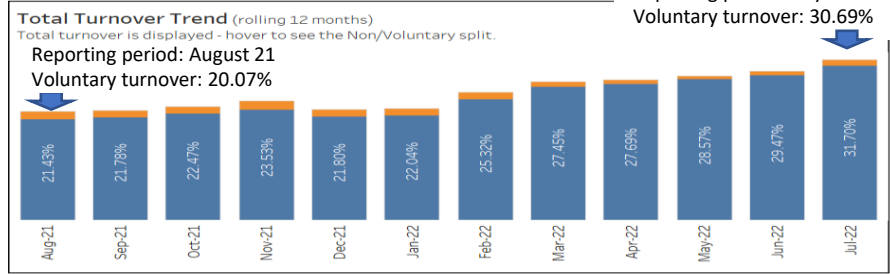

Dashboard for all Social Worker roles (SW, SSW and ASW)

(The figures in the turnover graph show the total for both voluntary and involuntary turnover. Due to the interactive nature of our Tableau dashboards we have inserted the voluntary turnover figures at the start and end of the reporting period, where necessary).

CFL Qualified Social Workers

Workforce Information to 31/07/2022
(Excludes Bank Staff)

Turnover Type
Non Voluntary
Voluntary

Social worker roles

- Advanced Social Worker
- Senior Social Worker
- Social Worker
- Team Manager
- Service Manager

Quadrant
All