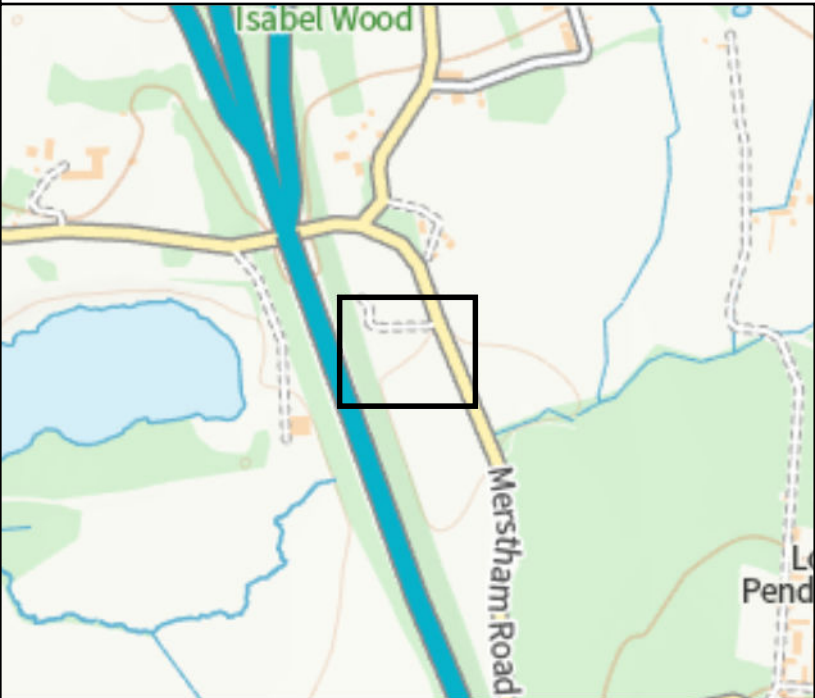

Site Location: **Pendell Transit Camp, Land off Merstham Road, Merstham, Surrey**

7

Use of the land as a ten-pitch transit site for the Gypsy, Roma and Traveller community, including the erection of amenity blocks and site manager's office, creation of a vehicular access, landscaping, parking and refuse storage and associated works.

Application numbers:
TA/2021/1983

Electoral divisions:
13872

© Crown copyright. All rights reserved Surrey County Council, 100019613, 2022

Note: This plan is for indicative purposes only

Ref No:
SCC Ref 2021/0170

Scale: **1:900**
Printed on: 31/01/2022

This page is intentionally left blank