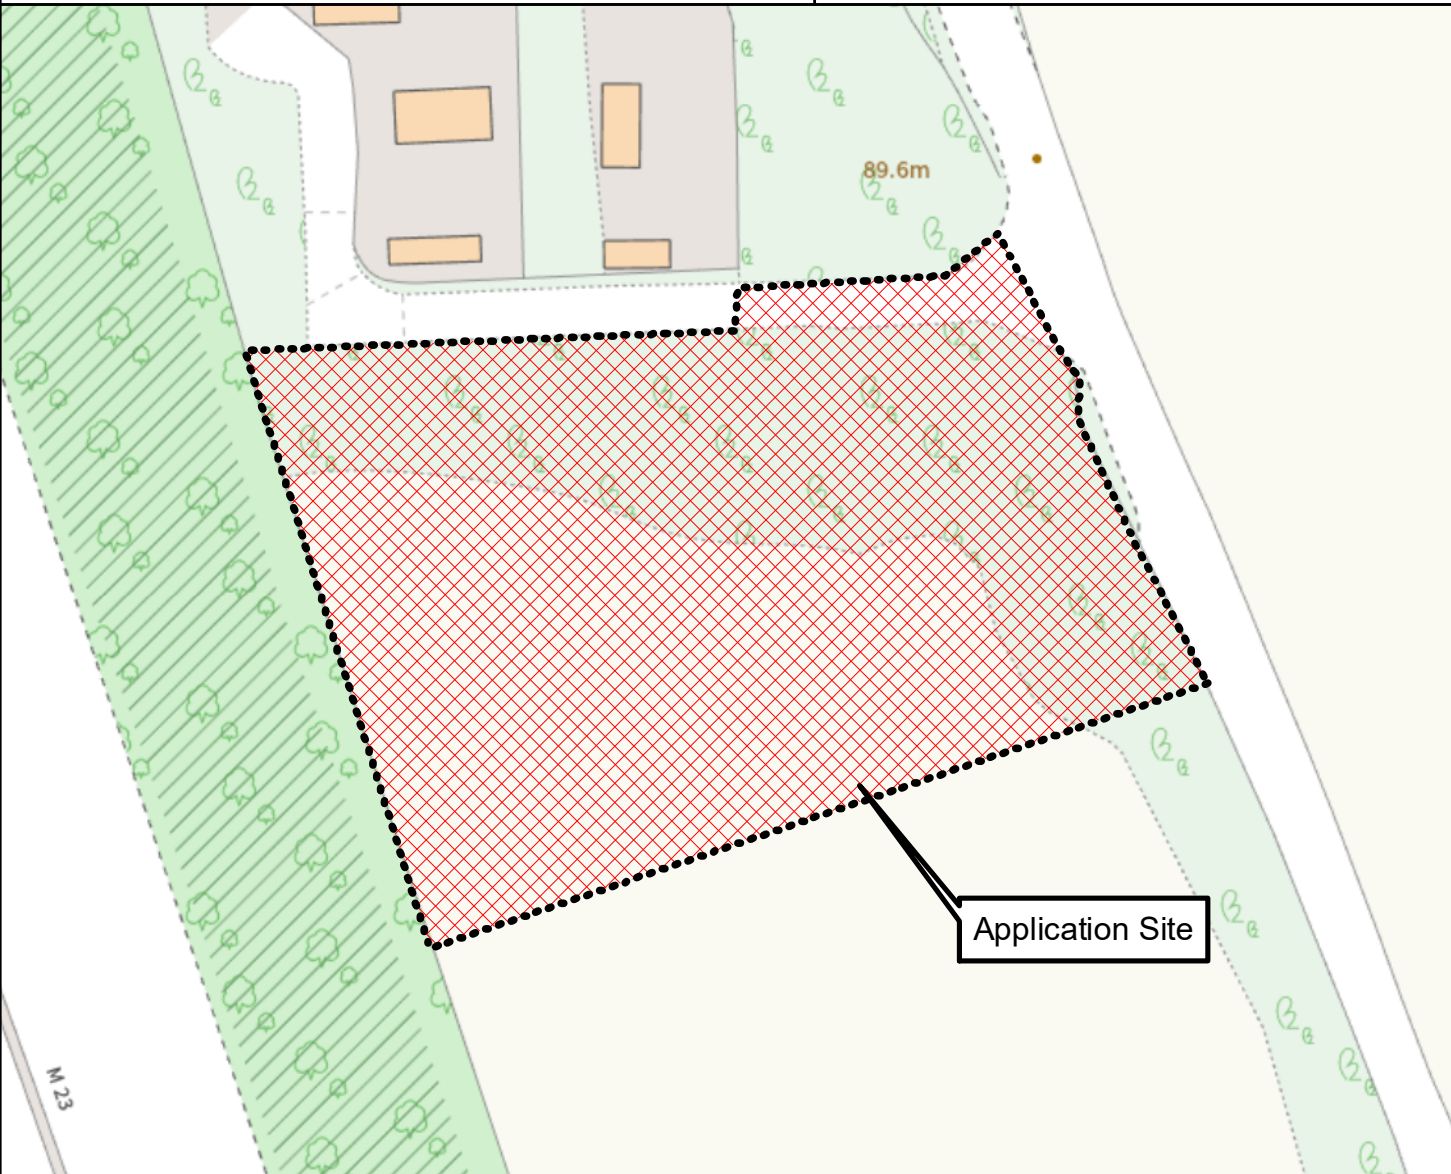

Site Location: **Pendell Transit Camp, Land off Merstham Road, Merstham, Surrey**

7

Use of the land as a ten-pitch transit site for the Gypsy, Roma and Traveller community, including the erection of amenity blocks and site manager's office, creation of a vehicular access, landscaping, parking and refuse storage and associated works.

Application numbers:
TA/2021/1983

Electoral divisions:
13872

© Crown copyright. All rights reserved Surrey County Council, 100019613, 2022

Note: This plan is for indicative purposes only

Ref No:
SCC Ref 2021/0170

Scale: **1:900**
Printed on: 31/01/2022

This page is intentionally left blank