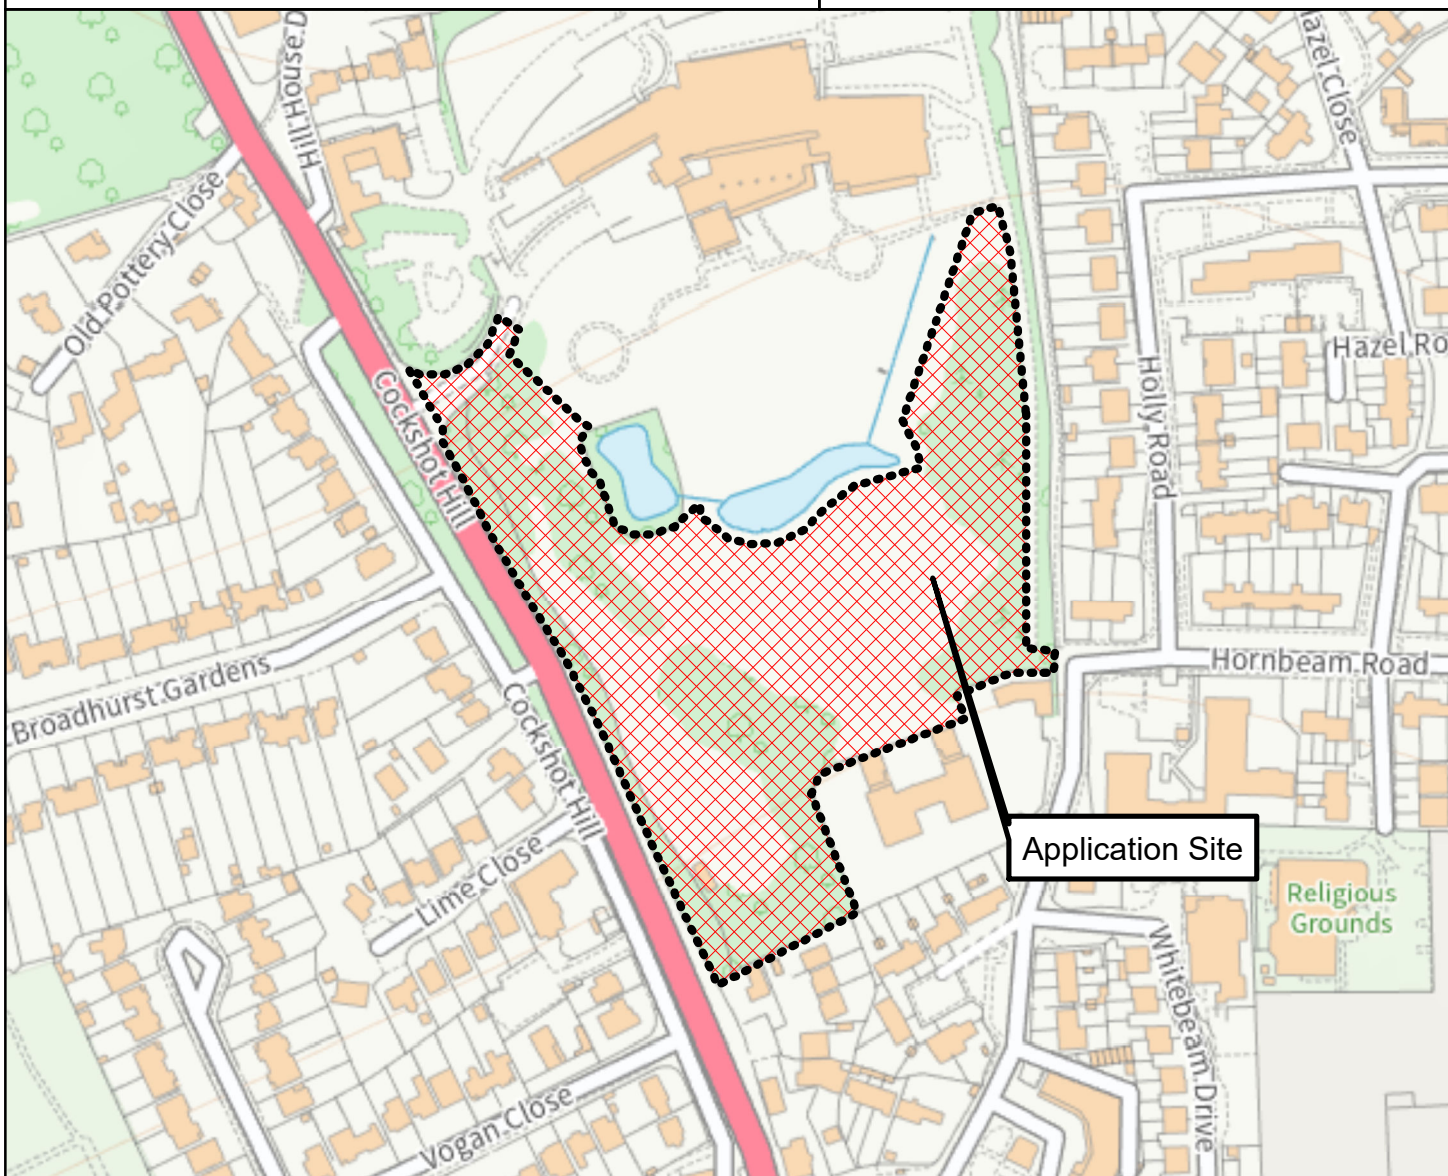

# Land at Woodhatch Place, 11 Cockshot Hill, Woodhatch, Reigate, RE2 8EF

The erection of a part one, part two and part three storey building to provide a 5-form entry junior school, with two all-weather sports pitches, a MUGA pitch, a hard play area with netball court, and provision of car parking spaces and provision of a new internal access road with a new egress point on to Cockshot Hill, with associated hard and soft landscaping and off-site highways works.

7

Application numbers:

RE22/01796/CON

Electoral divisions:

Earlswood & Reigate South

© Crown copyright. All rights reserved Surrey County Council, 100019613, 2023

Note: This plan is for indicative purposes only

Ref No:  
SCC Ref 2022/0091

Scale: **1:2760**  
Printed on: 16/01/2023

This page is intentionally left blank