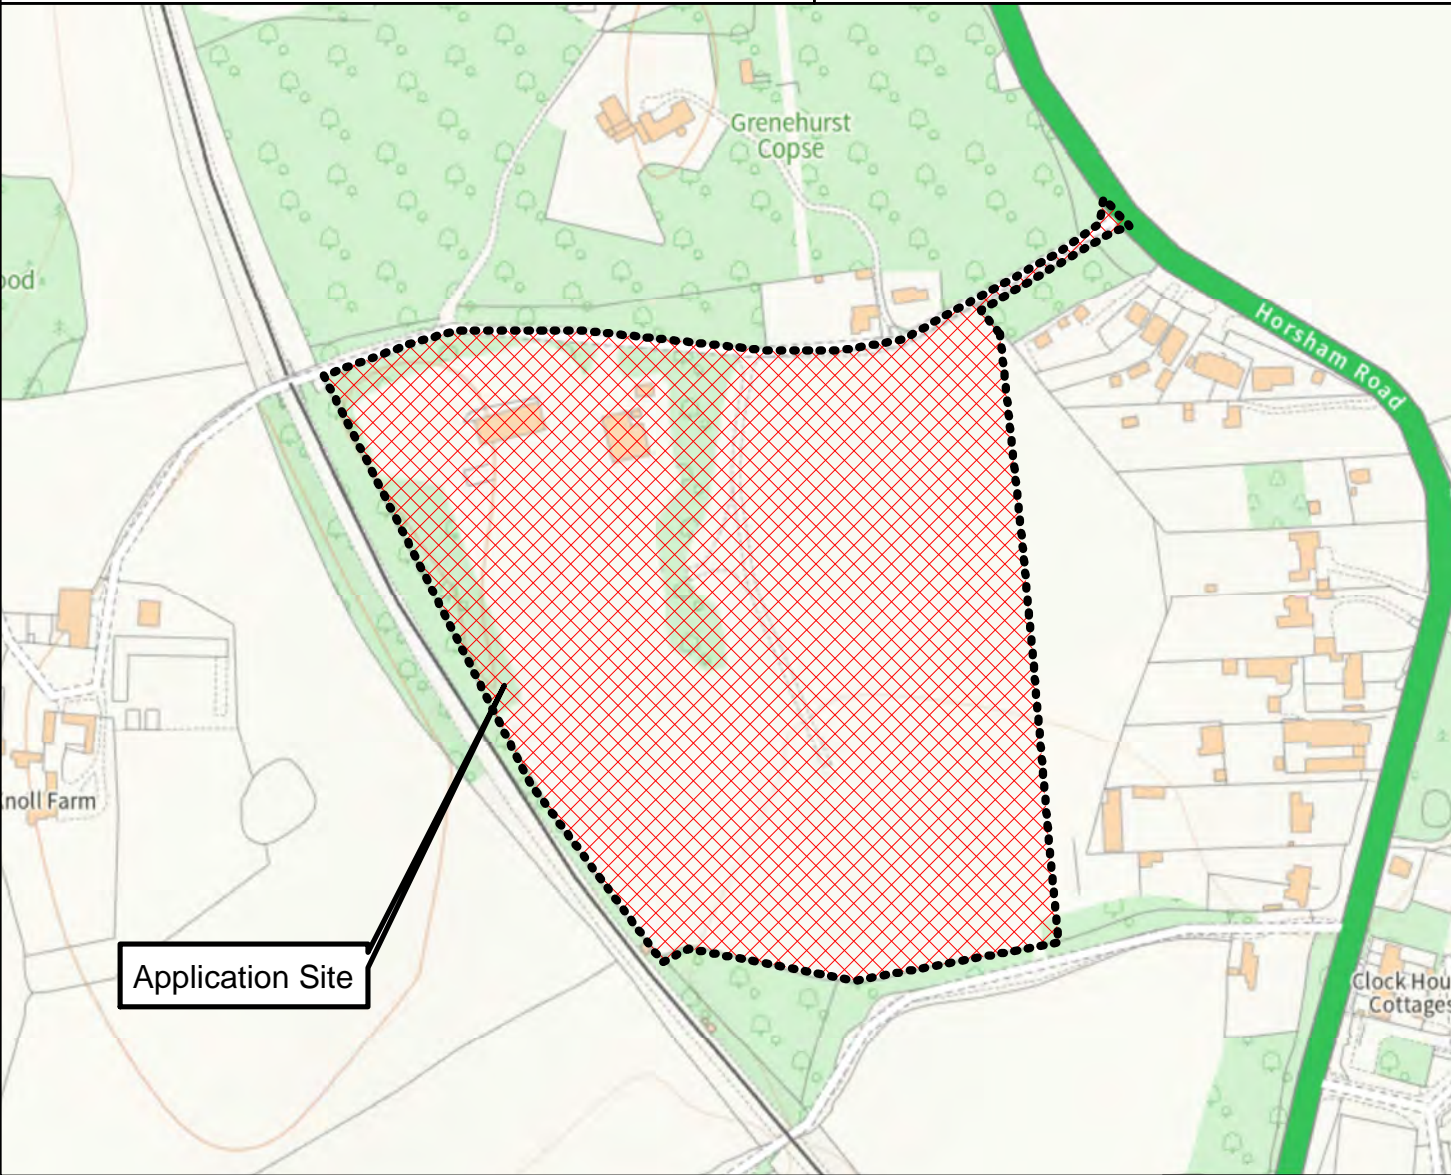

Site Location: **Auclaye Brickworks, Horsham Road, Capel, Surrey, RH5 5JH**

Review of planning permission ref MO/75/1165 dated 30 July 1976 pursuant to the Environment Act 1995 so as to determine full modern working and restoration conditions.

Application numbers:
MO/2017/0953/SCC

Electoral divisions:
Dorking Rural

© Crown copyright. All rights reserved Surrey County Council, 100019613, 2023

Note: This plan is for indicative purposes only

Ref No:
SCC Ref 2017/0004

Scale: **1:3750**
Printed on: 09/05/2023

This page is intentionally left blank