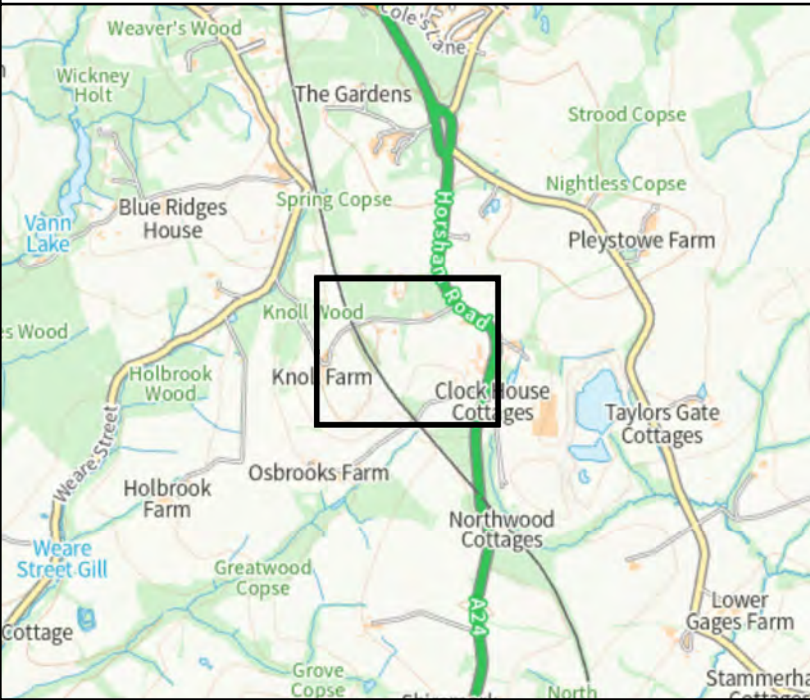

Site Location: **Auclaye Brickworks, Horsham Road, Capel, Surrey, RH5 5JH**

Review of planning permission ref MO/75/1165 dated 30 July 1976 pursuant to the Environment Act 1995 so as to determine full modern working and restoration conditions.

Application numbers:
MO/2017/0953/SCC

Electoral divisions:
Dorking Rural

© Crown copyright. All rights reserved Surrey County Council, 100019613, 2023

Note: This plan is for indicative purposes only