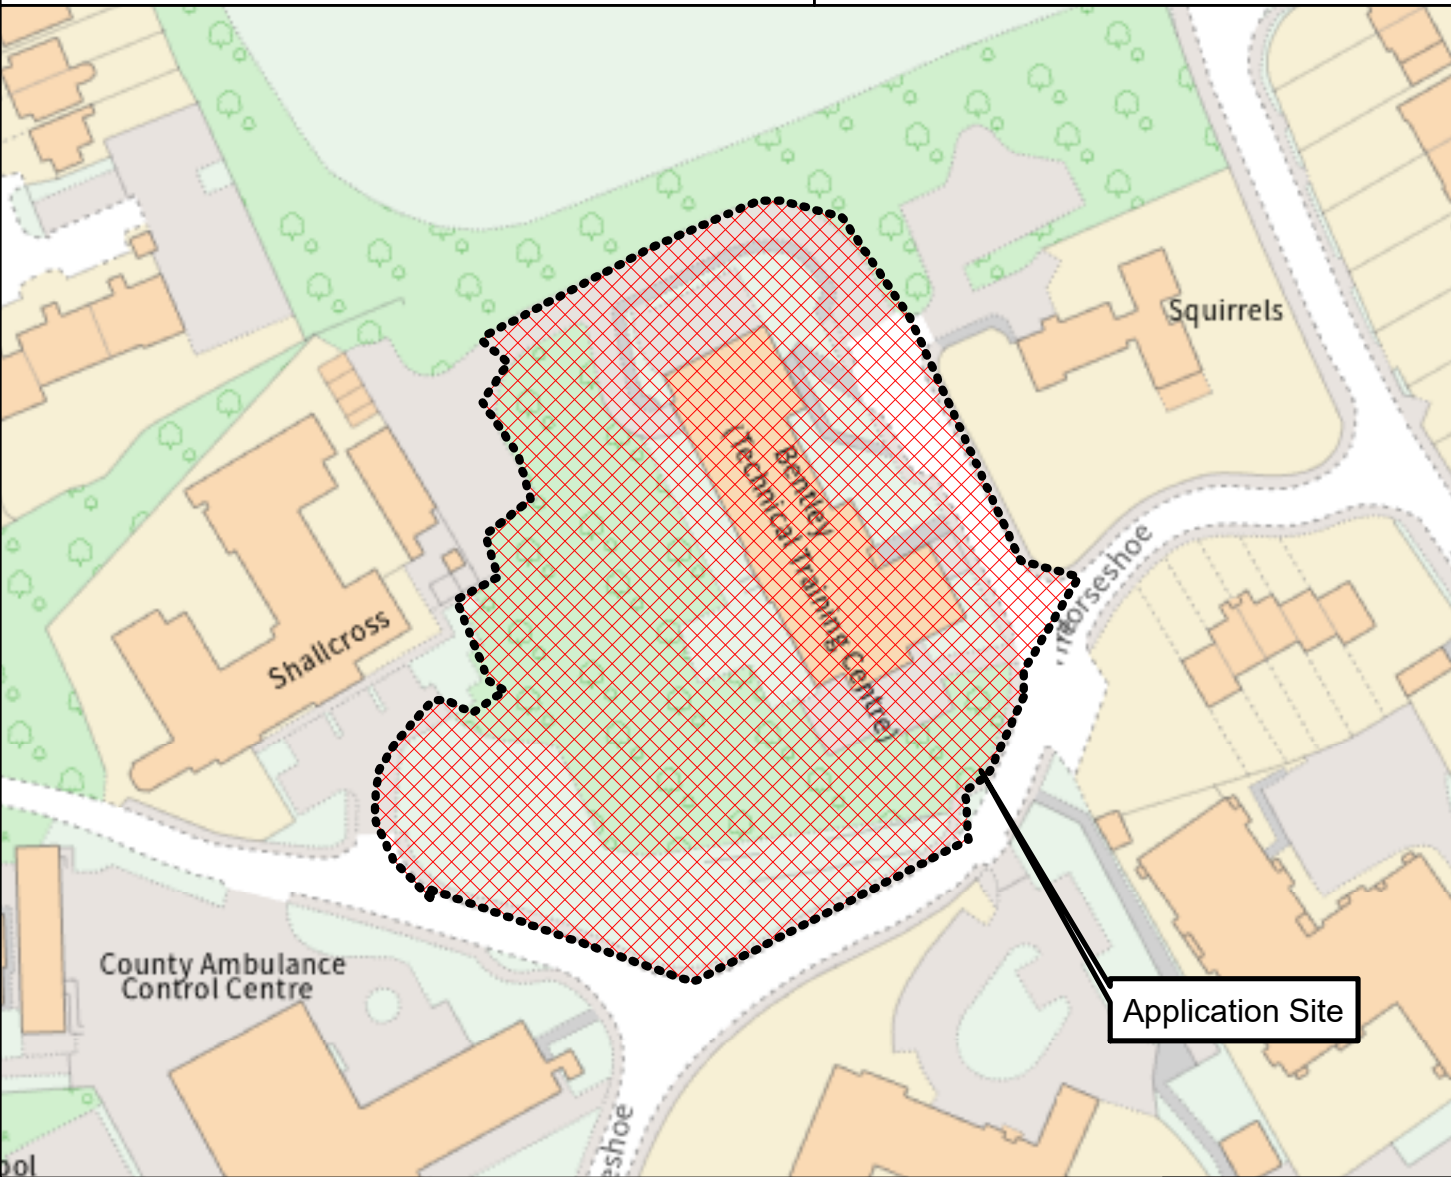

Site Location: **Former Bentley Day Centre, The Horseshoe, Banstead, Surrey, SM7 2BQ**

Outline application for erection of part 4- and part 5-storey building (with additional lower ground floor) for extra care accommodation, comprising self-contained apartments, staff and communal facilities, and associated parking. Appearance and landscaping reserved.

Application numbers:  
RE/23/00467/CON

Electoral divisions:  
Banstead, Woodmansterne and Chipstead

© Crown copyright. All rights reserved Surrey County Council, 100019613, 2023

Note: This plan is for indicative purposes only

Ref No:  
SCC Ref 2022/0189

Scale: **1:1250**  
Printed on: 21/04/2023

7

This page is intentionally left blank