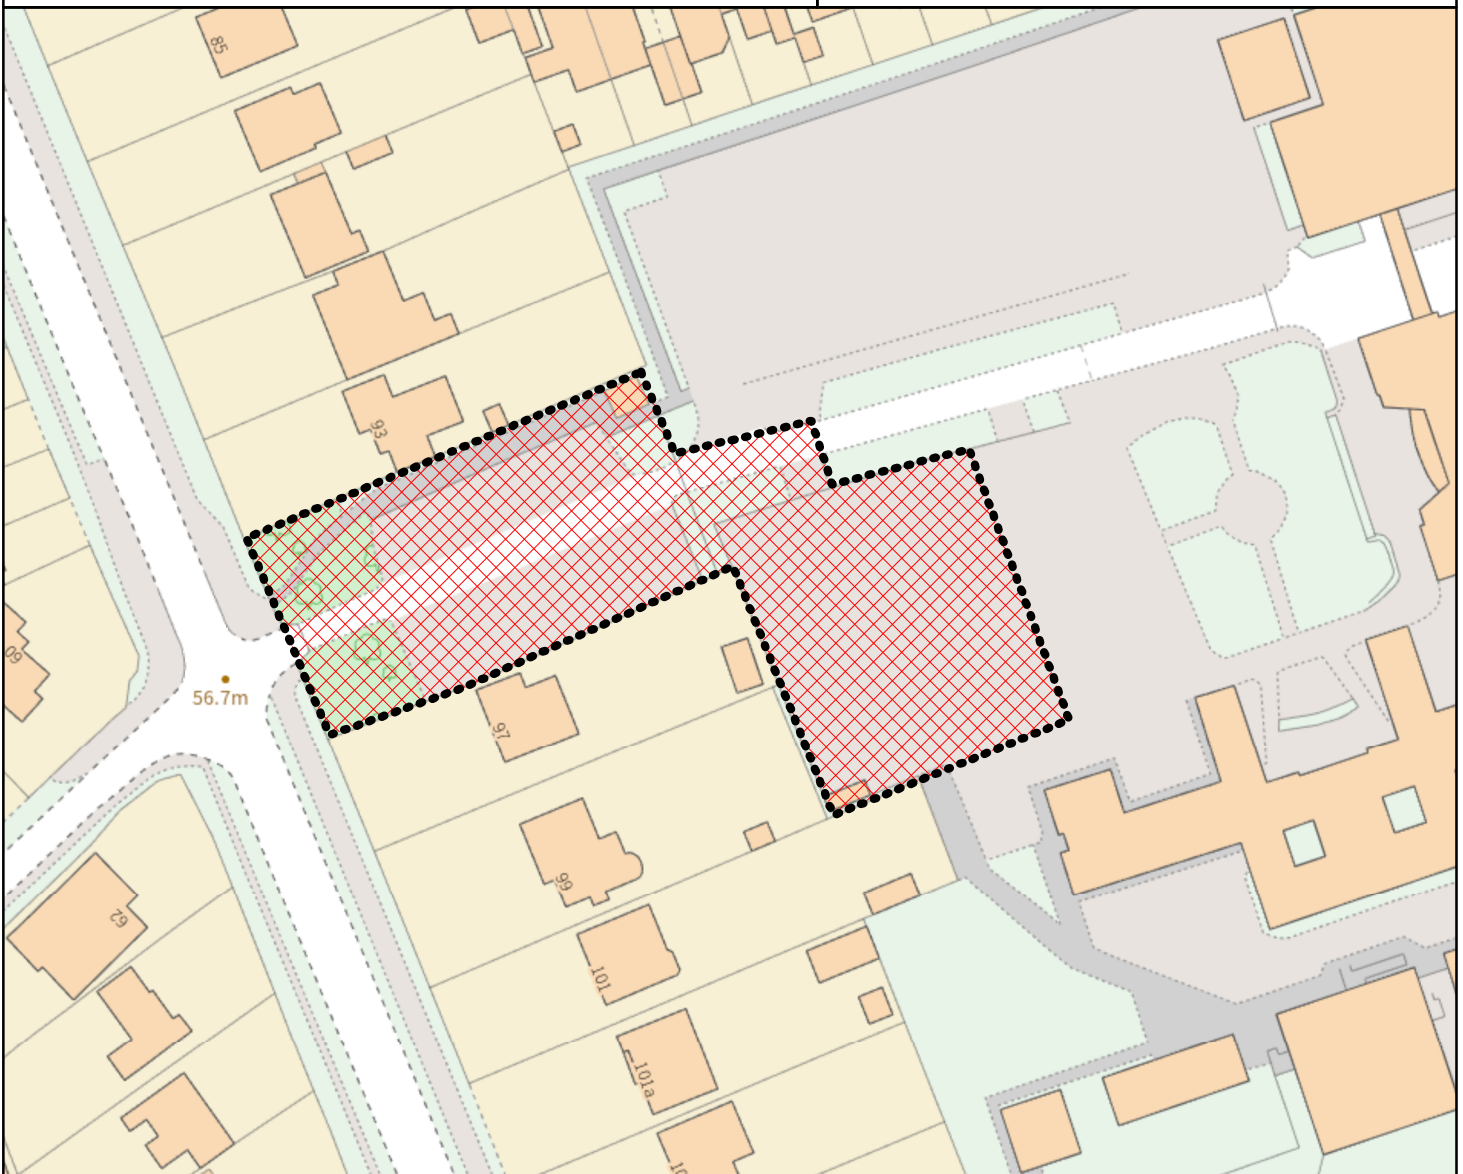

# The Oakwood School, Balcombe Road, Horley, Surrey RH6 9AE

The erection of five (5 No) lighting columns and LED lighting lanterns within parking zone 1 and four (4 No) lighting columns and LED lighting lanterns with in parking zone 2 (part retrospective).

Application numbers:

RE23/01392/CON

Electoral divisions:

Horley East

© Crown copyright. All rights reserved Surrey County Council, 100019613, 2023

Note: This plan is for indicative purposes only

Ref No:  
SCC\_Ref\_2023-0064

Scale: **1:1080**

Printed on: 08/09/2023

This page is intentionally left blank