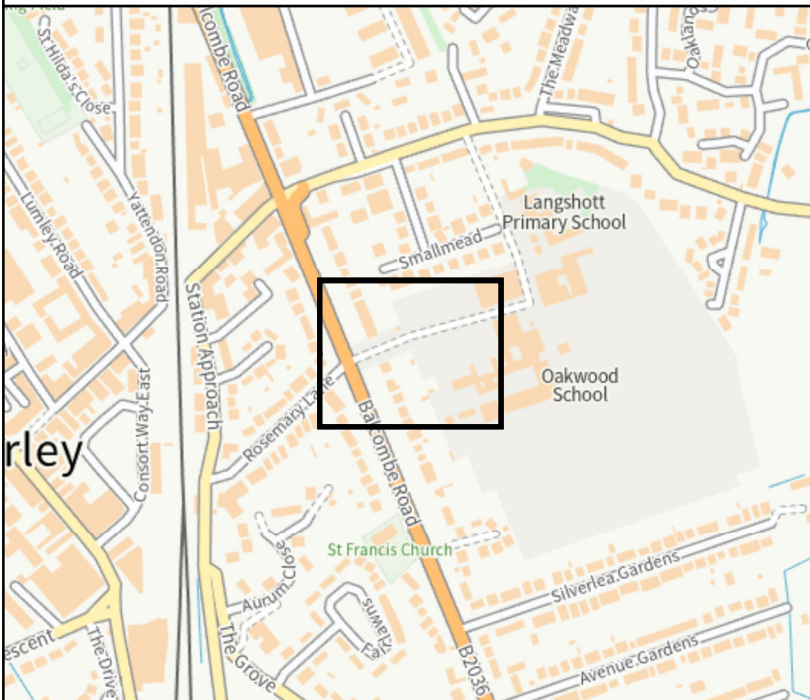

Site Location:

# The Oakwood School, Balcombe Road, Horley, Surrey RH6 9AE

The erection of five (5 No) lighting columns and LED lighting lanterns within parking zone 1 and four (4 No) lighting columns and LED lighting lanterns with in parking zone 2 (part retrospective).

Application numbers:

RE23/01392/CON

Electoral divisions:

Horley East

© Crown copyright. All rights reserved Surrey County Council, 100019613, 2023

Note: This plan is for indicative purposes only

Ref No:  
SCC\_Ref\_2023-0064