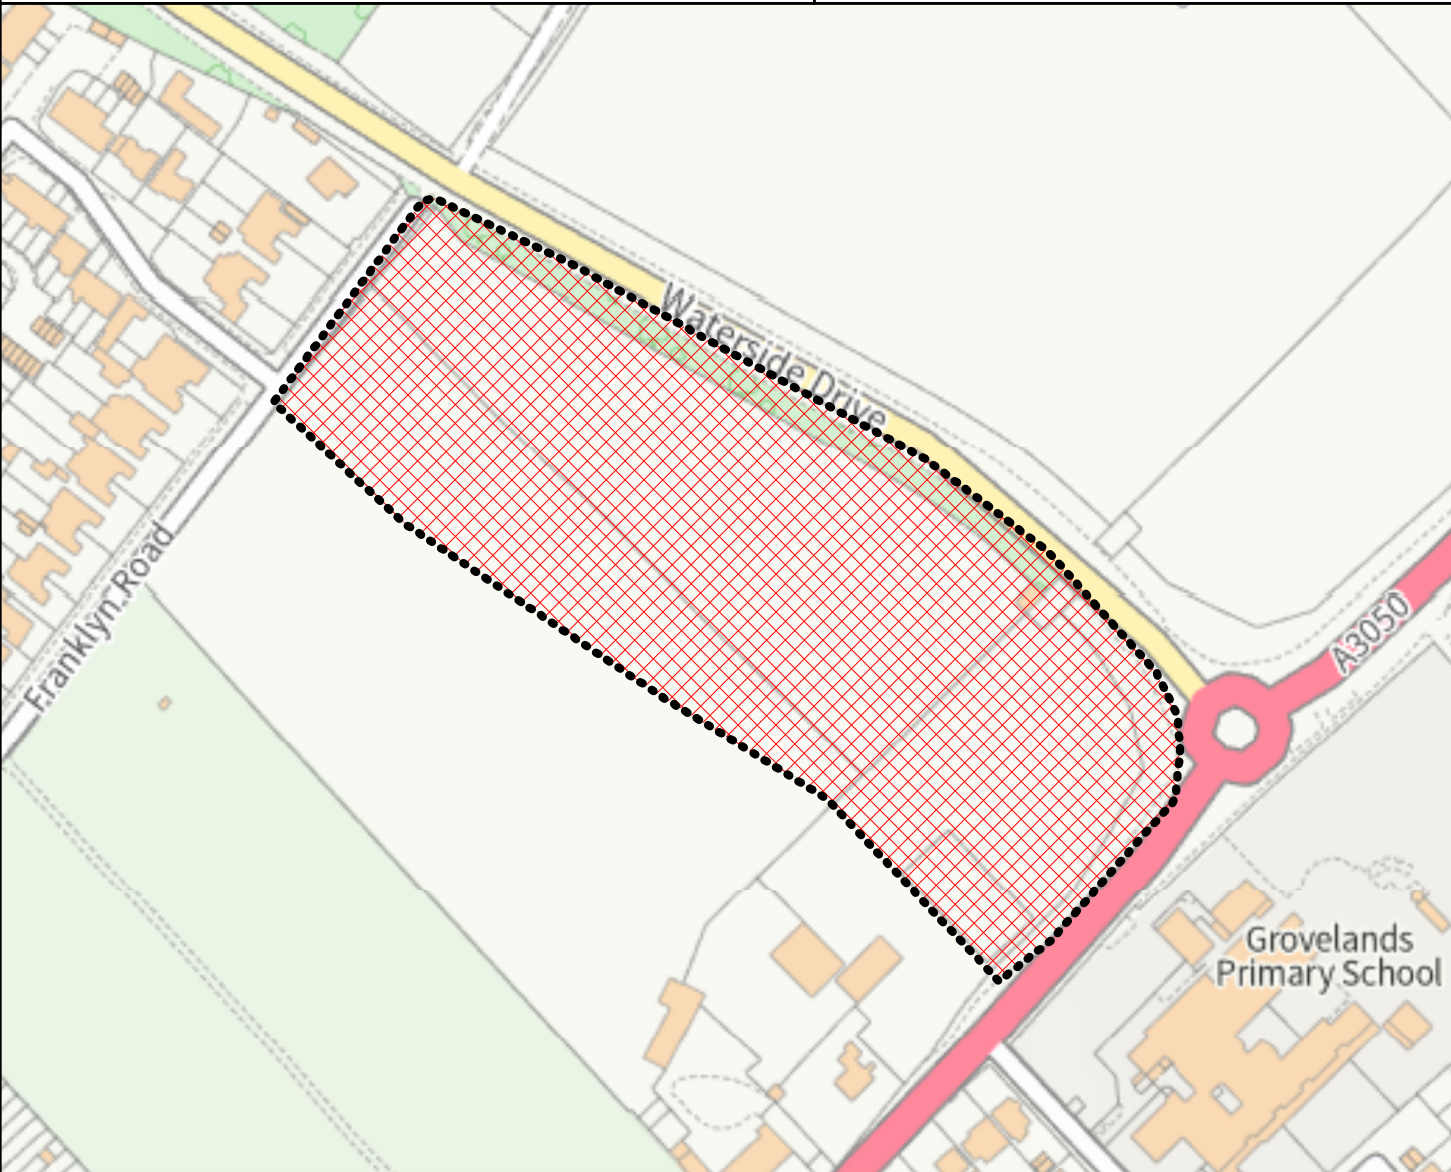

Ref No:
SCC_Ref_2023-0092

Scale: **1:2370**
Printed on: 27/09/2023