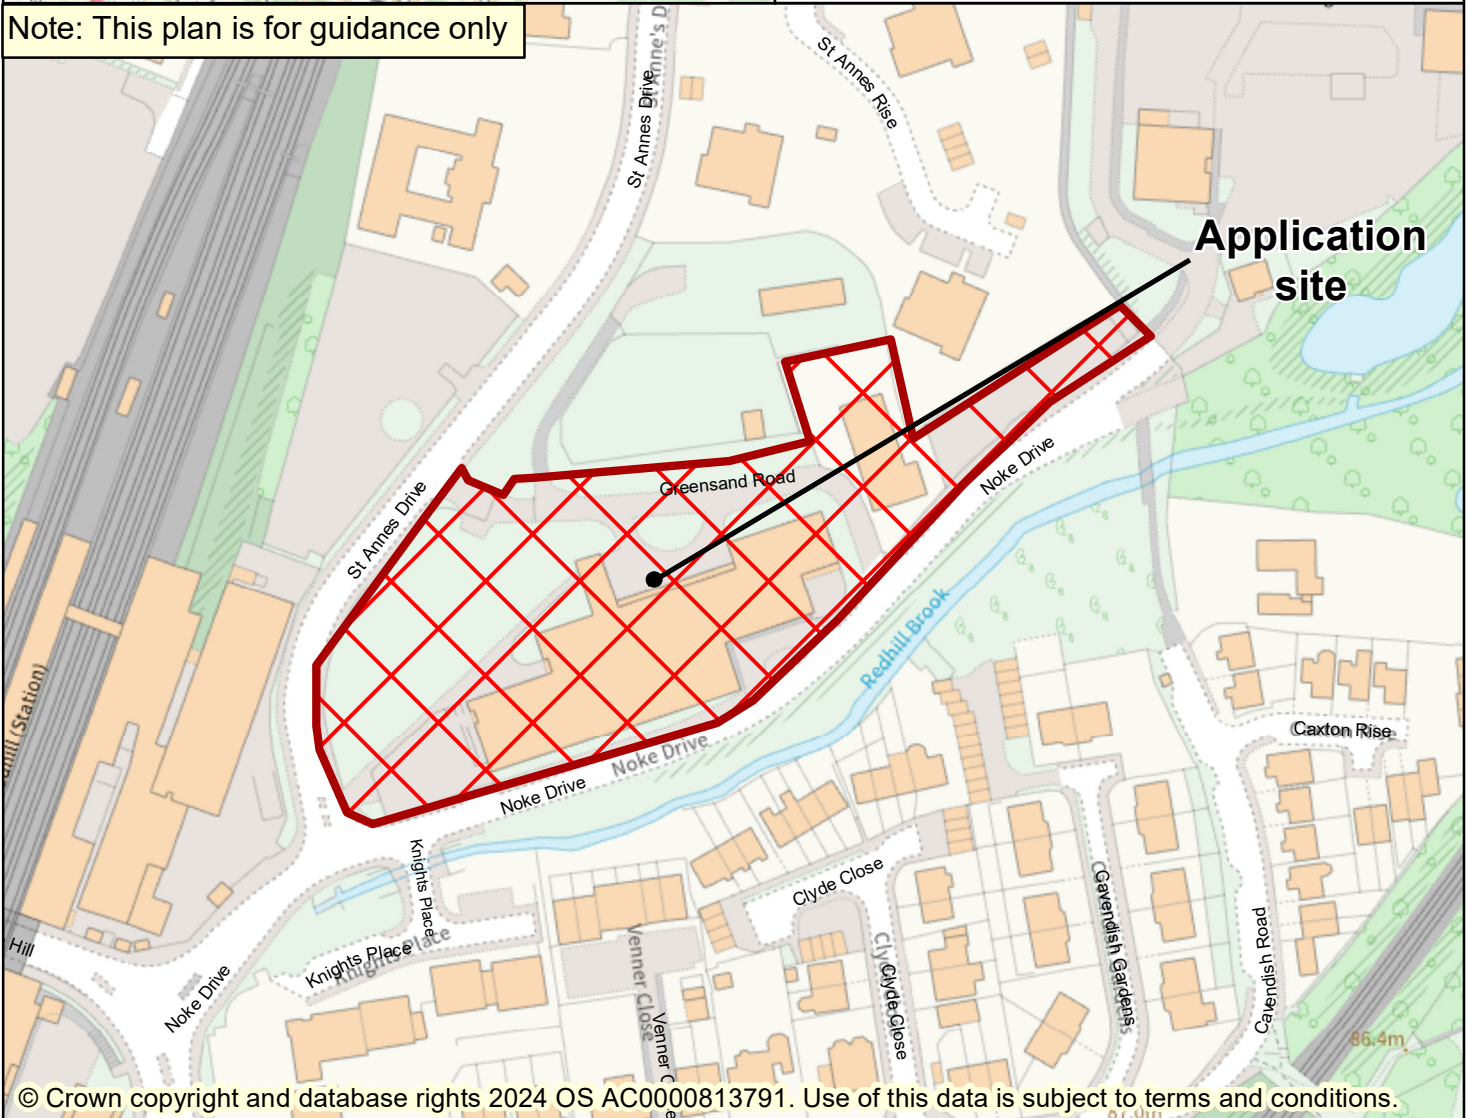

Location: Site of Former Colebrook and Spectrum Noke Day Centres, Noke Drive, Redhill, Surrey RH1 1PT

Ref No: SCC_Ref_2023-0227

Proposal

Demolition of existing buildings and outline application for the erection of part 1, 4, 5 and 6 storey building for extra care accommodation, comprising self-contained apartments, staff and communal facilities, and associated parking with access from St Annes Drive and Noke Drive. Appearance and landscaping reserved.

Application ref:
RE24/00028/CON

Electoral divisions:
Redhill East

Note: This plan is for guidance only

© Crown copyright and database rights 2024 OS AC0000813791. Use of this data is subject to terms and conditions.

	0	650	1,300 Metres	Scale: 1:1,860	
				Created: 04/09/2024	

7

This page is intentionally left blank