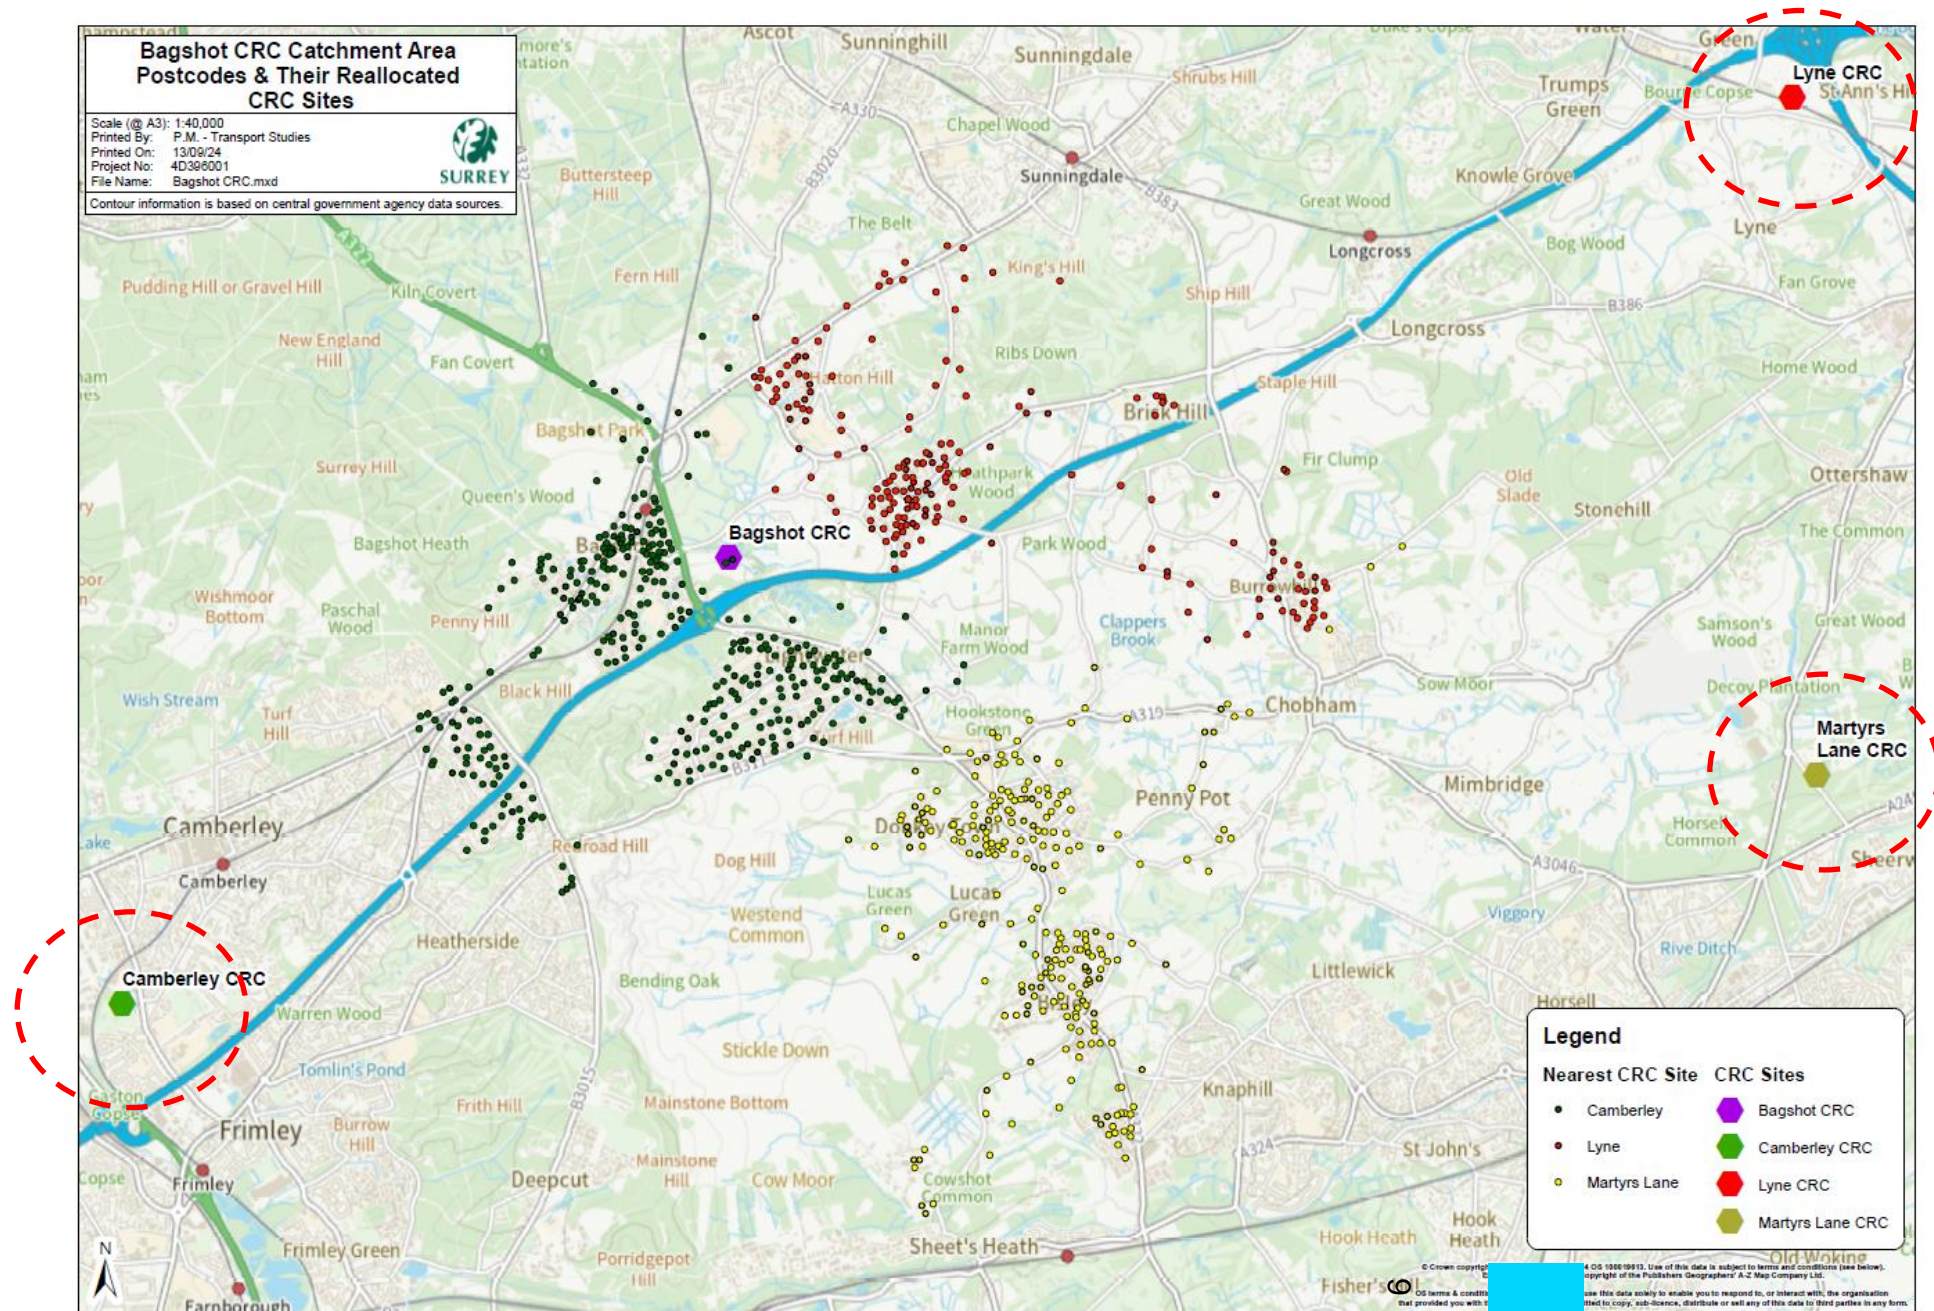

Annex D

Legend

Nearest CRC Site	CRC Sites
● Camberley	● Bagshot CRC
● Lyne	● Camberley CRC
● Martyrs Lane	● Lyne CRC
	● Martyrs Lane CRC