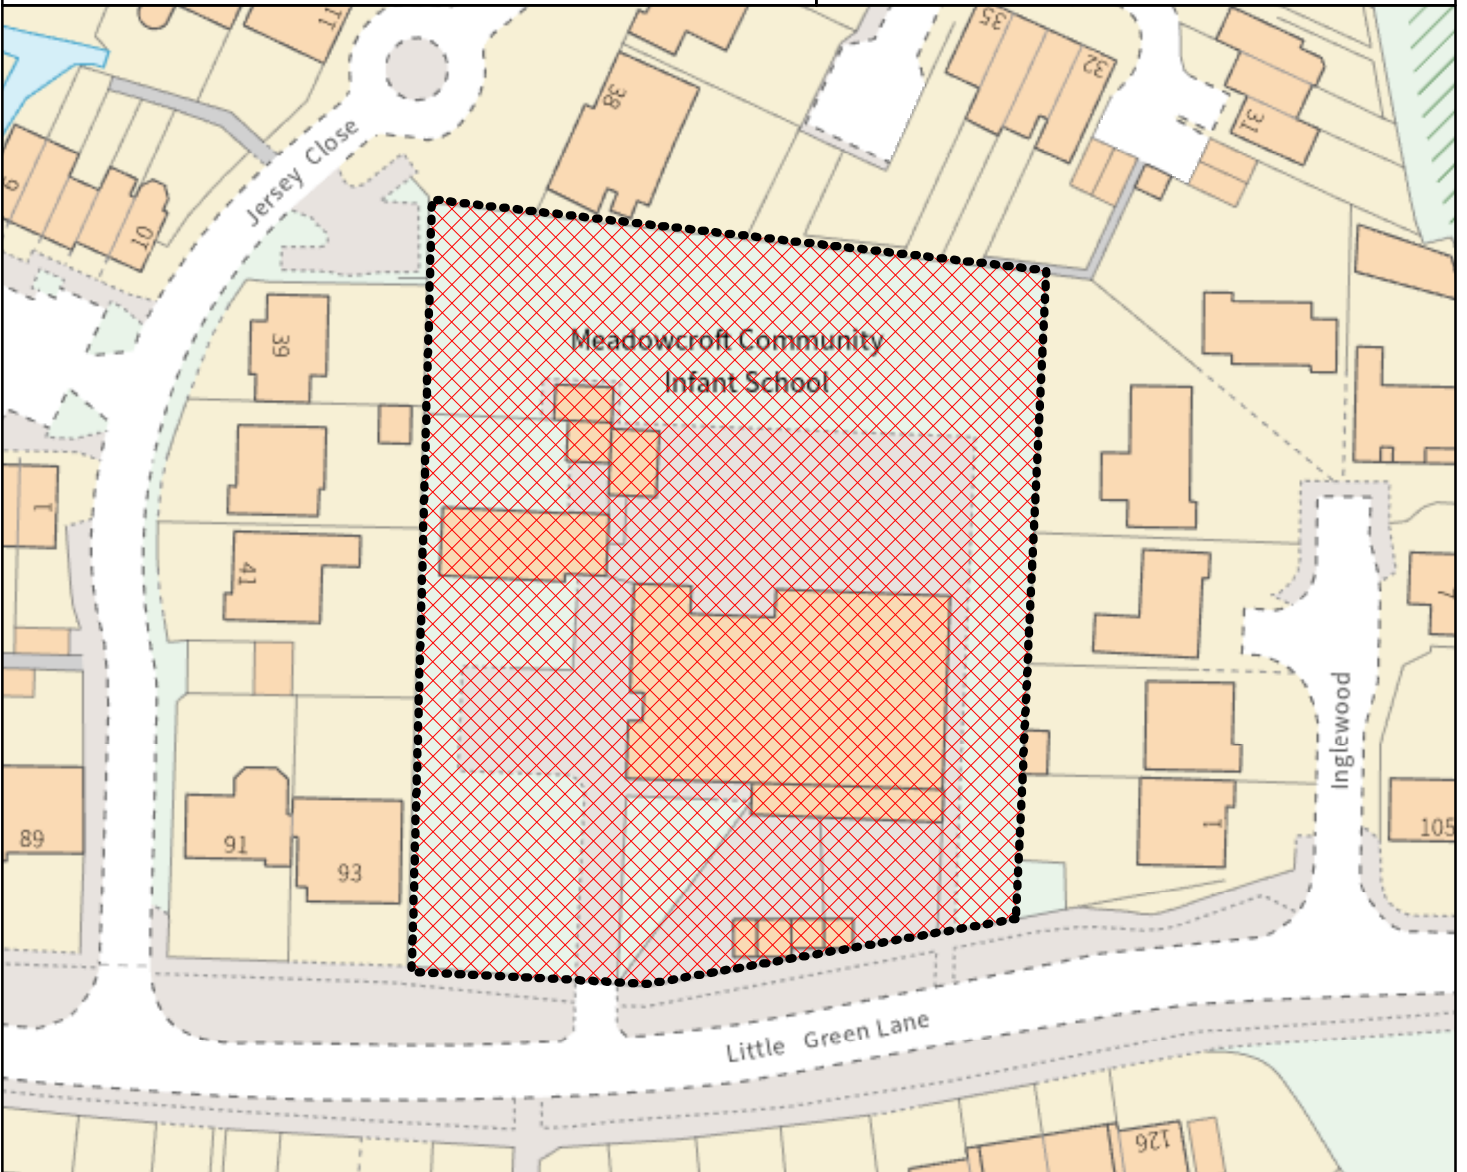

Site Location:

Meadowcroft Community Infant School, Little Green Lane, Chertsey KT16 9PT

Extension to existing school and new classroom building following demolition of existing caretaker's accommodation, alteration to parking layout, and alteration to external areas including multi-use games area to enable increase in pupil numbers from 90 to 210.

Application numbers:

RU.23/1759

Electoral divisions:

Chertsey

© Crown copyright. All rights reserved Surrey County Council, 100019613, 2024

Note: This plan is for indicative purposes only

Ref No:
SCC_Ref_2023-0202

Scale: **1:790**

Printed on: 28/02/2024

This page is intentionally left blank