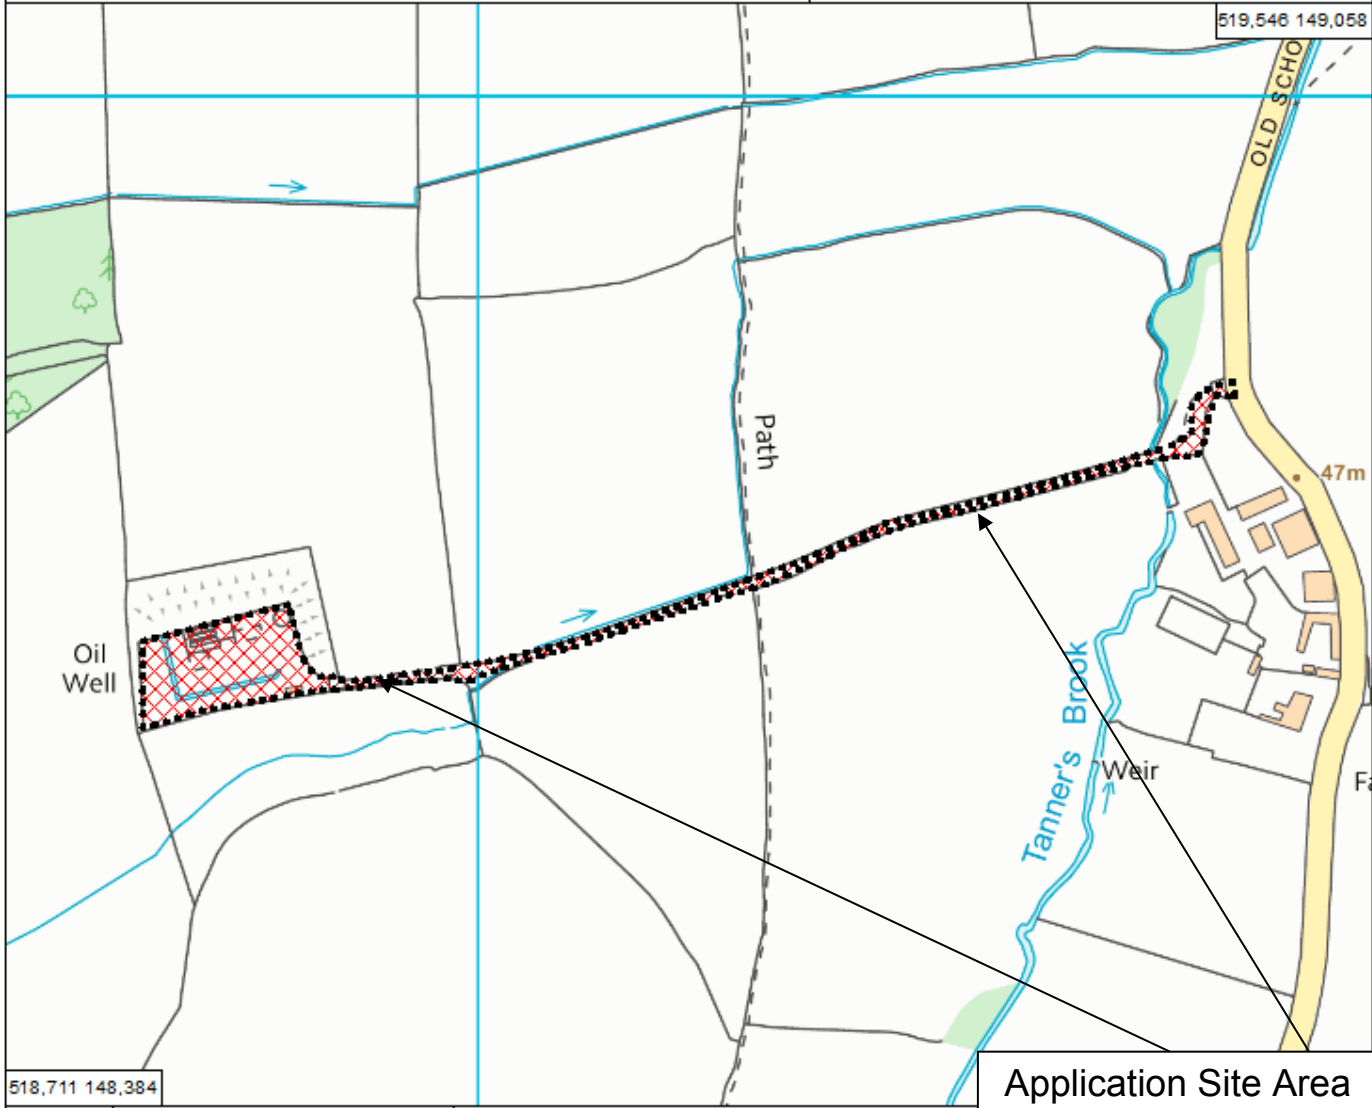

Brockham Wellsite, Felton's Farm, Old School Lane, Brockham, Surrey RH3 7AU

The retention of the BRX4 well, the regularisation of the BRX4Z sidetrack, and the appraisal of BRX4Z using production plant and equipment within the existing site, for a temporary period of three years (part retrospective).

Application No(s): MO/2018/0444

Electoral Division(s): Dorking Rural

© Crown copyright. All rights reserved Surrey County Council, 100019613, 2018

This plan is for indicative purposes only

Ref No: SCC REF 2017/0215
Date printed: 19/04/2018

Scale
1:4,350

This page is intentionally left blank