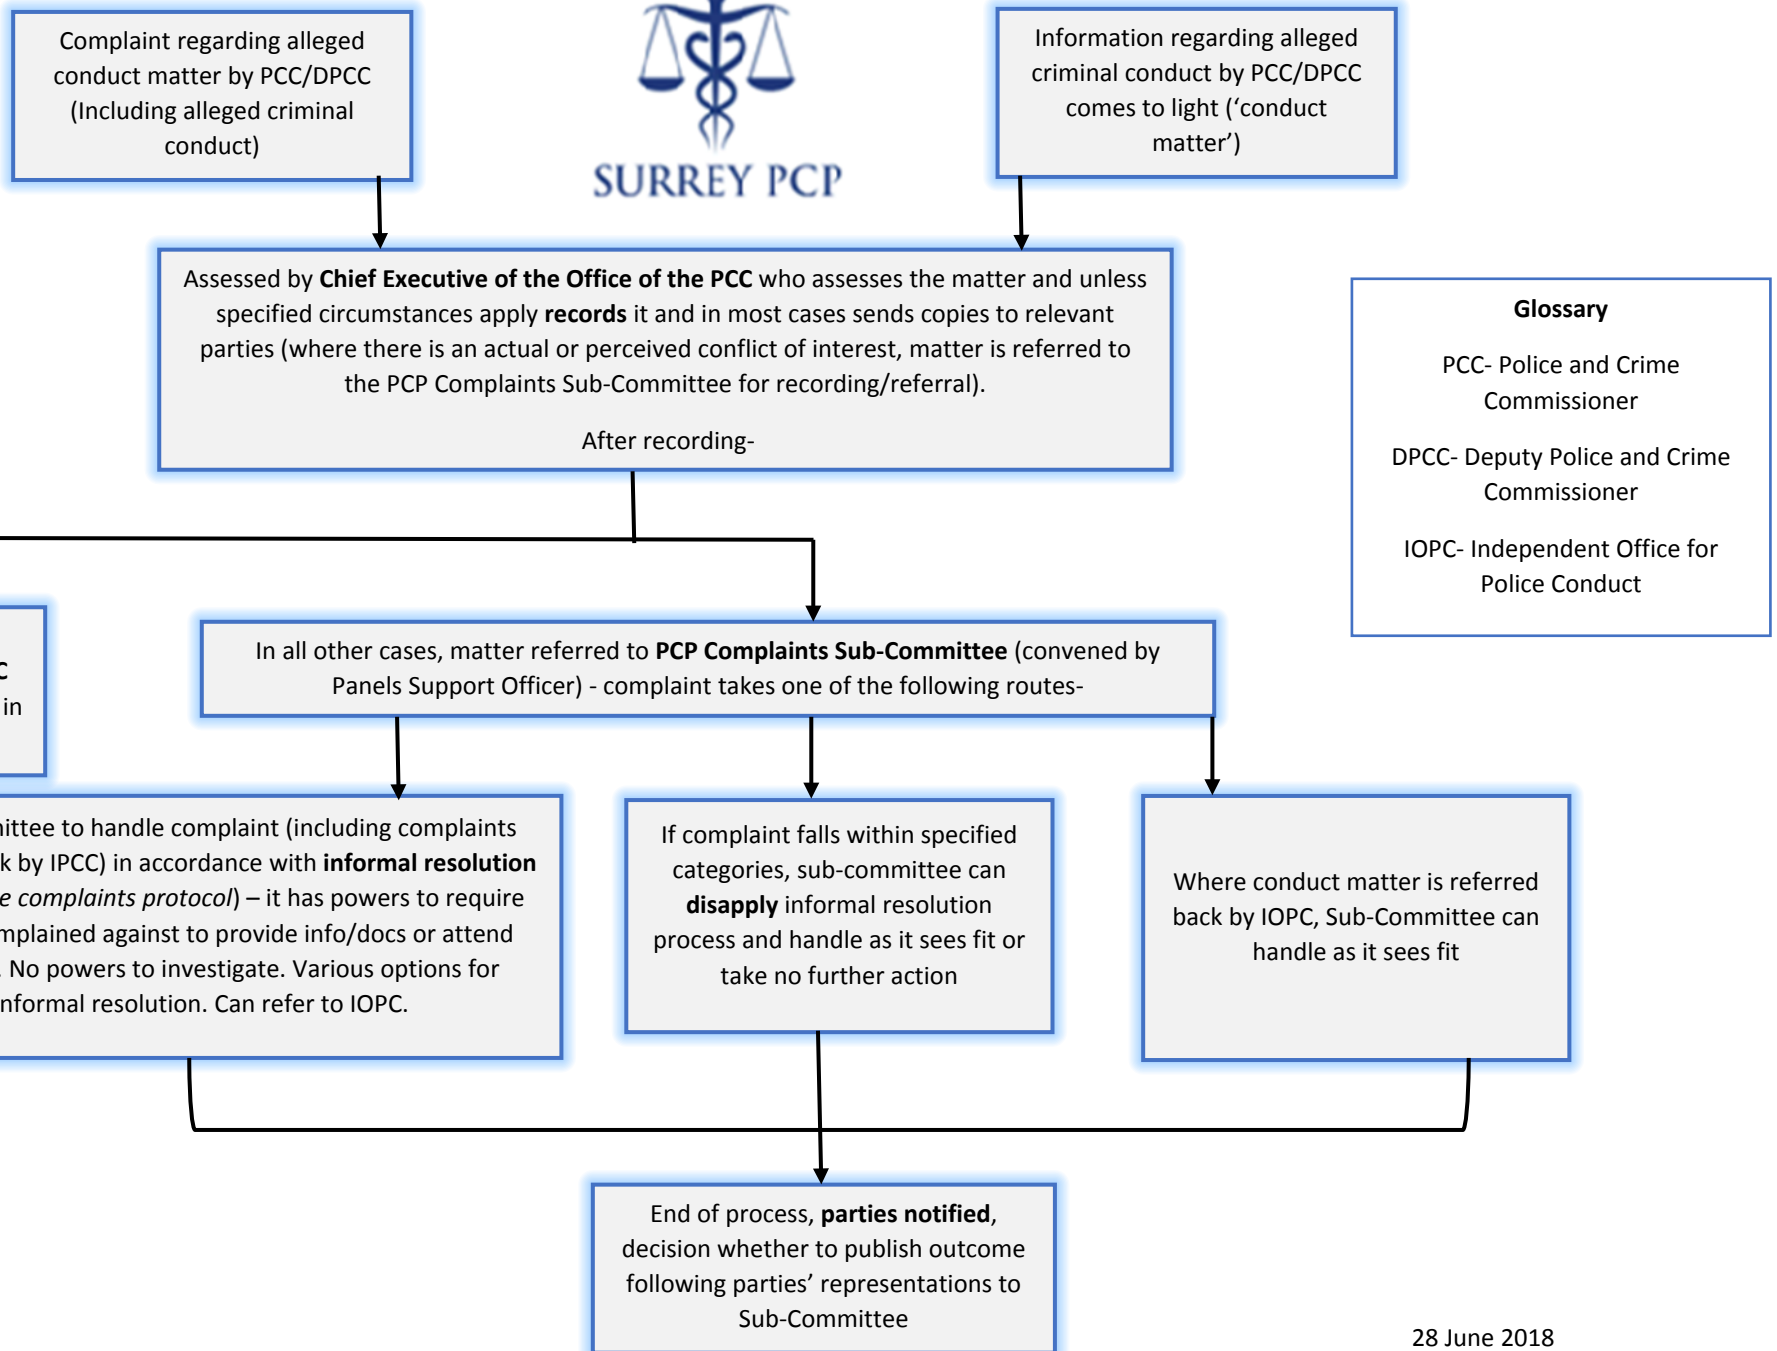

Annex B - SURREY POLICE AND CRIME PANEL COMPLAINT HANDLING FLOWCHART

Glossary

PCC- Police and Crime Commissioner

DPCC- Deputy Police and Crime Commissioner

IOPC- Independent Office for Police Conduct

This page is intentionally left blank