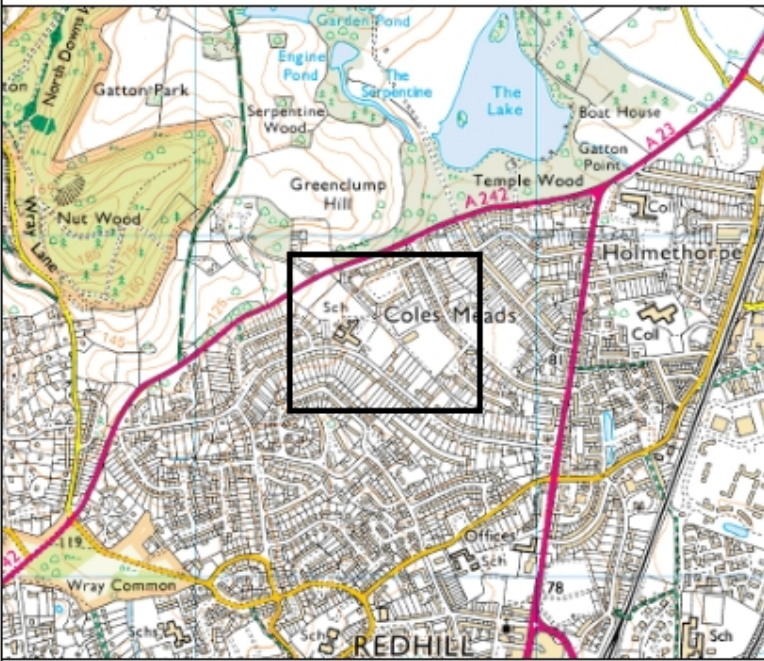

Site Location: **St Bedes School, Carlton Road, Redhill, Surrey RH1 2LQ**

Construction of a three storey extension to existing main teaching block and a three storey extension to existing arts block without compliance with Condition 9 of planning permission ref. RE18/01119/CON dated 18 July 2018.

Application numbers:
RE19/00956/CON

Electoral divisions:
Redhill West and Meadvale 13887

© Crown copyright. All rights reserved Surrey County Council, 100019813, 2019

Note: This plan is for indicative purposes only

Application Site Area

Ref No:
SCC Ref 2019/0062

Scale: **1:2930**
Printed on: 10/07/2019

This page is intentionally left blank