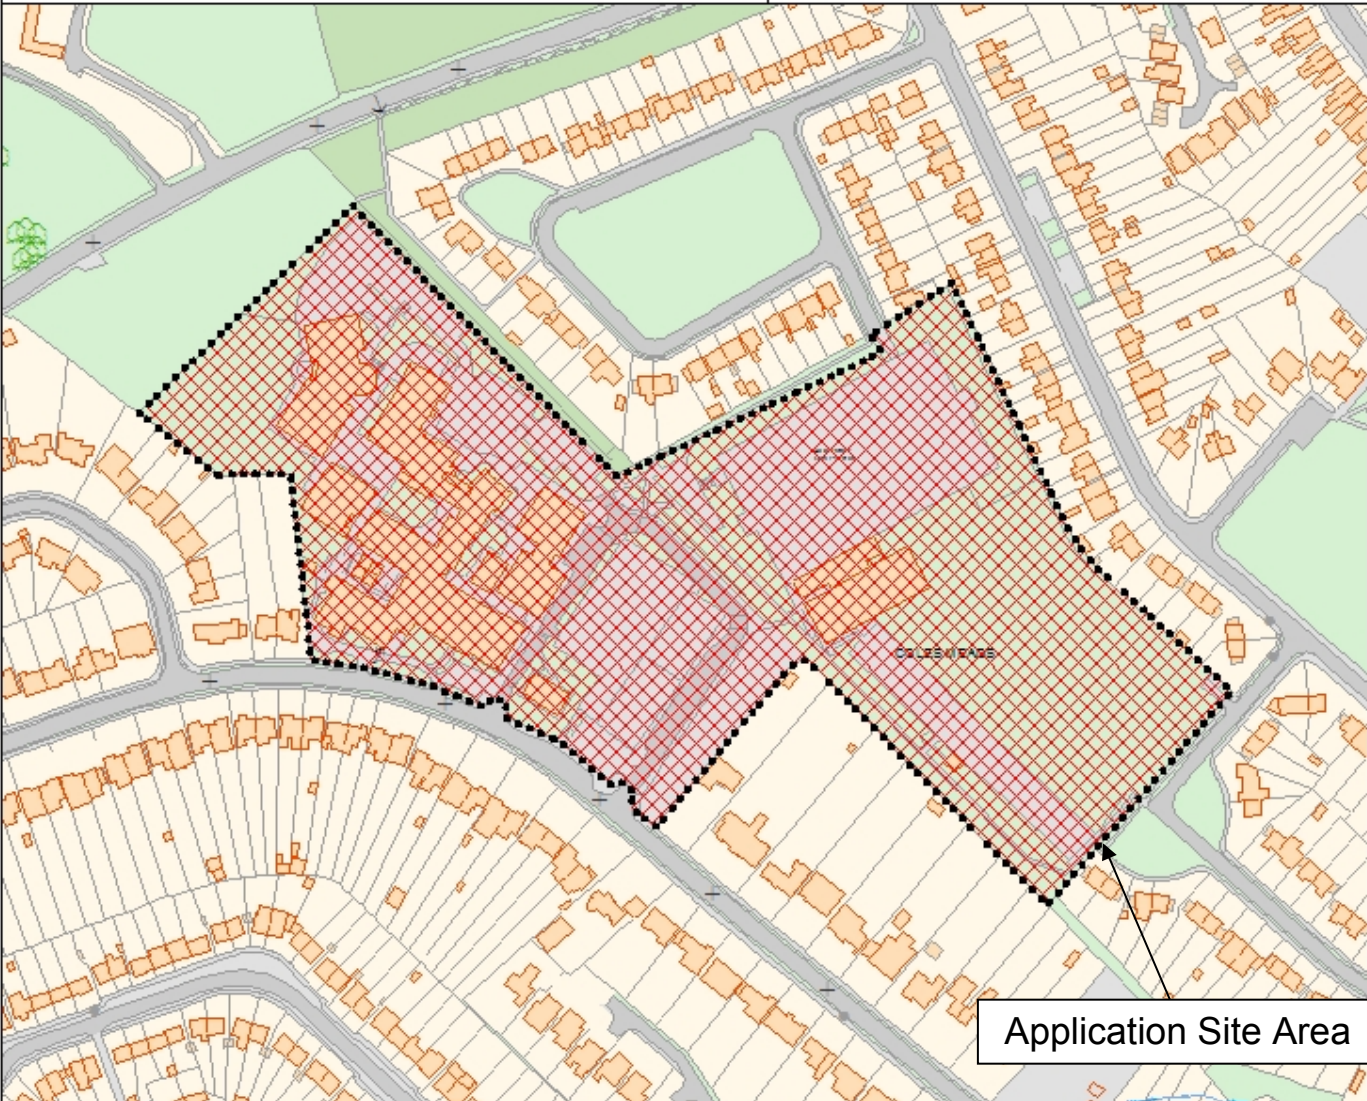

Site Location: **St Bedes School, Carlton Road, Redhill, Surrey RH1 2LQ**

Construction of a three storey extension to existing main teaching block and a three storey extension to existing arts block without compliance with Condition 9 of planning permission ref. RE18/01119/CON dated 18 July 2018.

Application numbers:
RE19/00956/CON

Electoral divisions:
Redhill West and Meadvale 13887

© Crown copyright. All rights reserved Surrey County Council, 100019813, 2019

Note: This plan is for indicative purposes only

Application Site Area

Ref No:
SCC Ref 2019/0062

Scale: **1:2930**
Printed on: 10/07/2019

This page is intentionally left blank