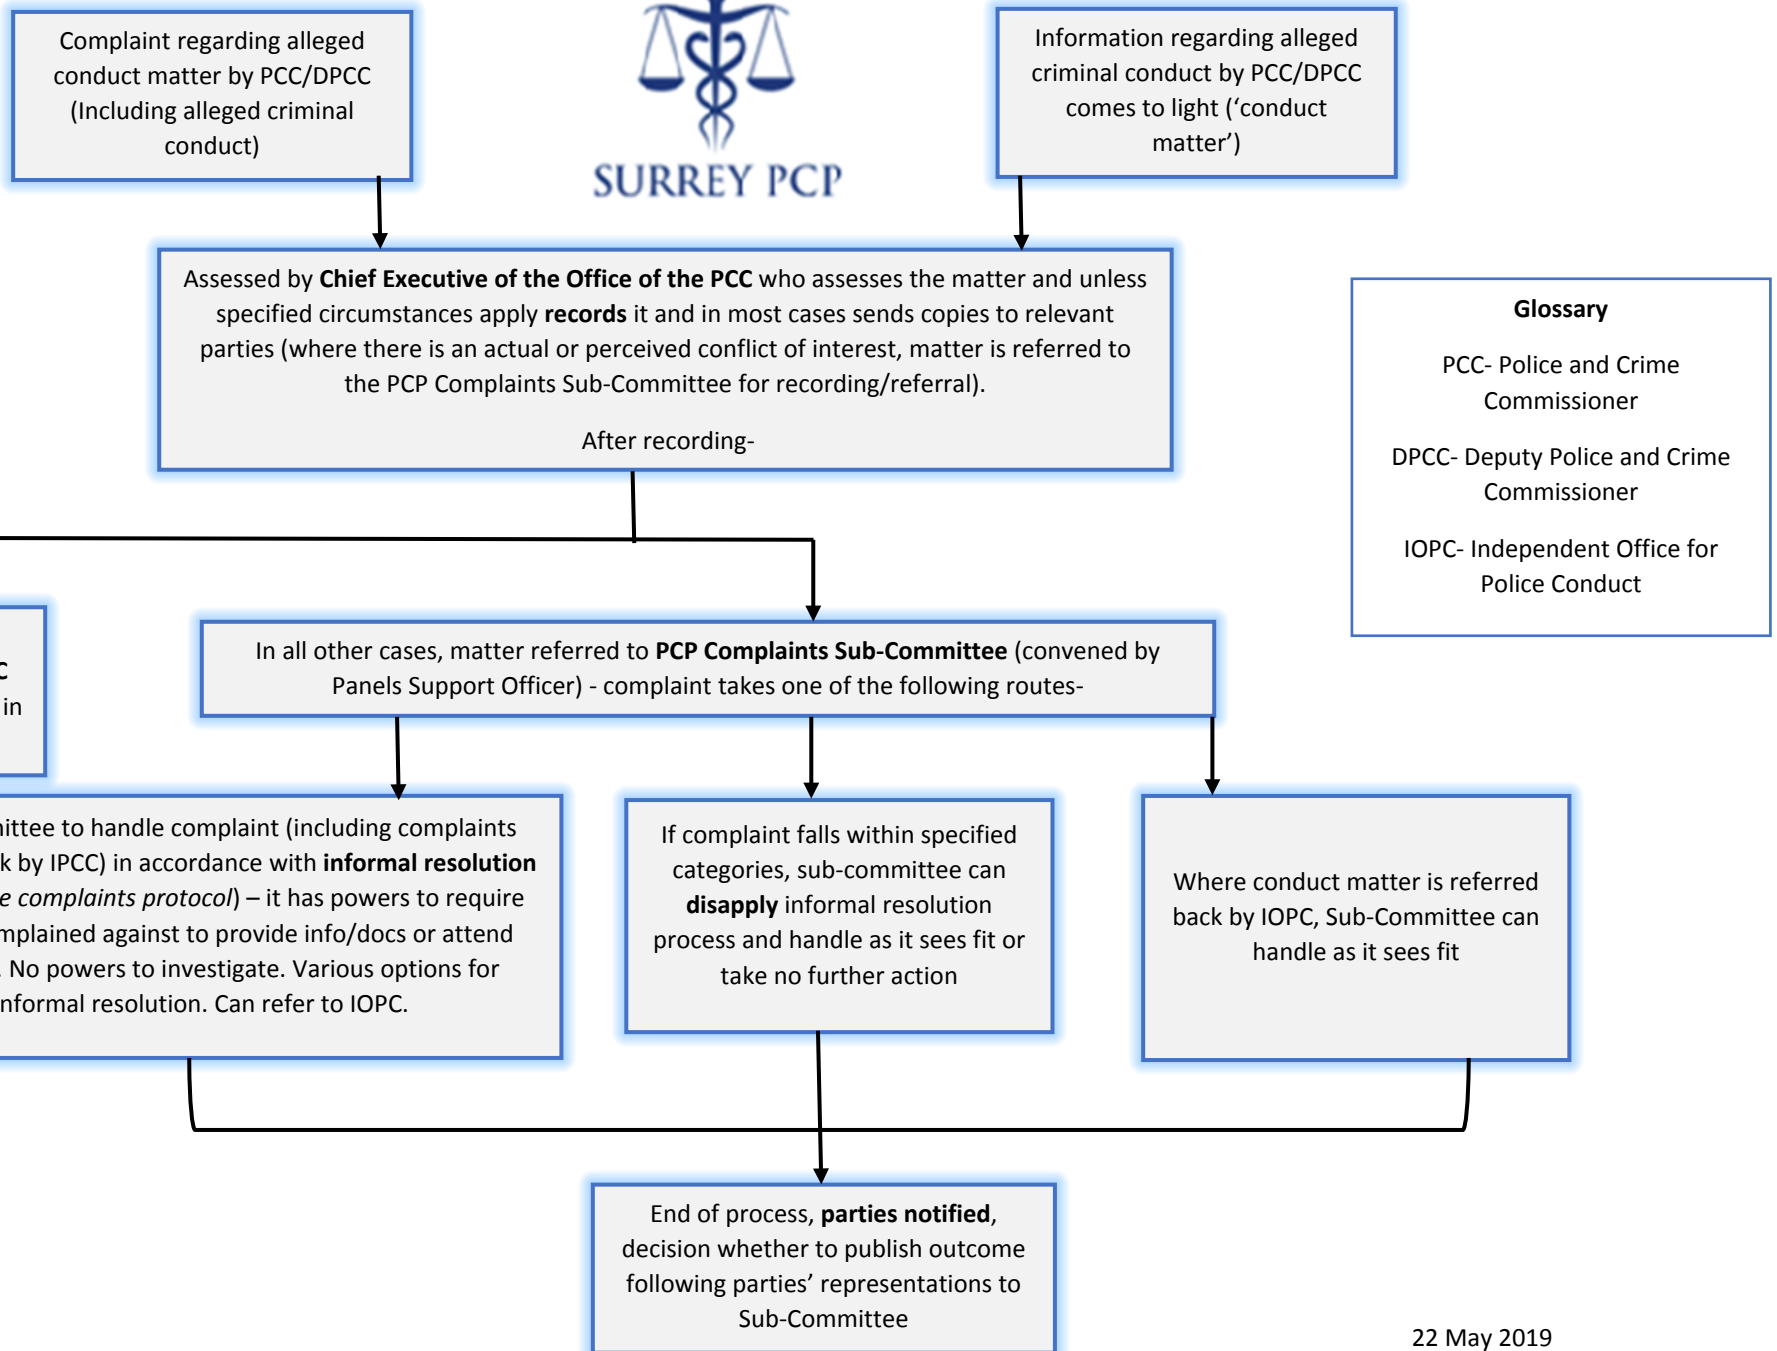

## Annex B - SURREY POLICE AND CRIME PANEL COMPLAINT HANDLING FLOWCHART

**Glossary**

PCC- Police and Crime Commissioner

DPCC- Deputy Police and Crime Commissioner

IOPC- Independent Office for Police Conduct

Page 137

This page is intentionally left blank