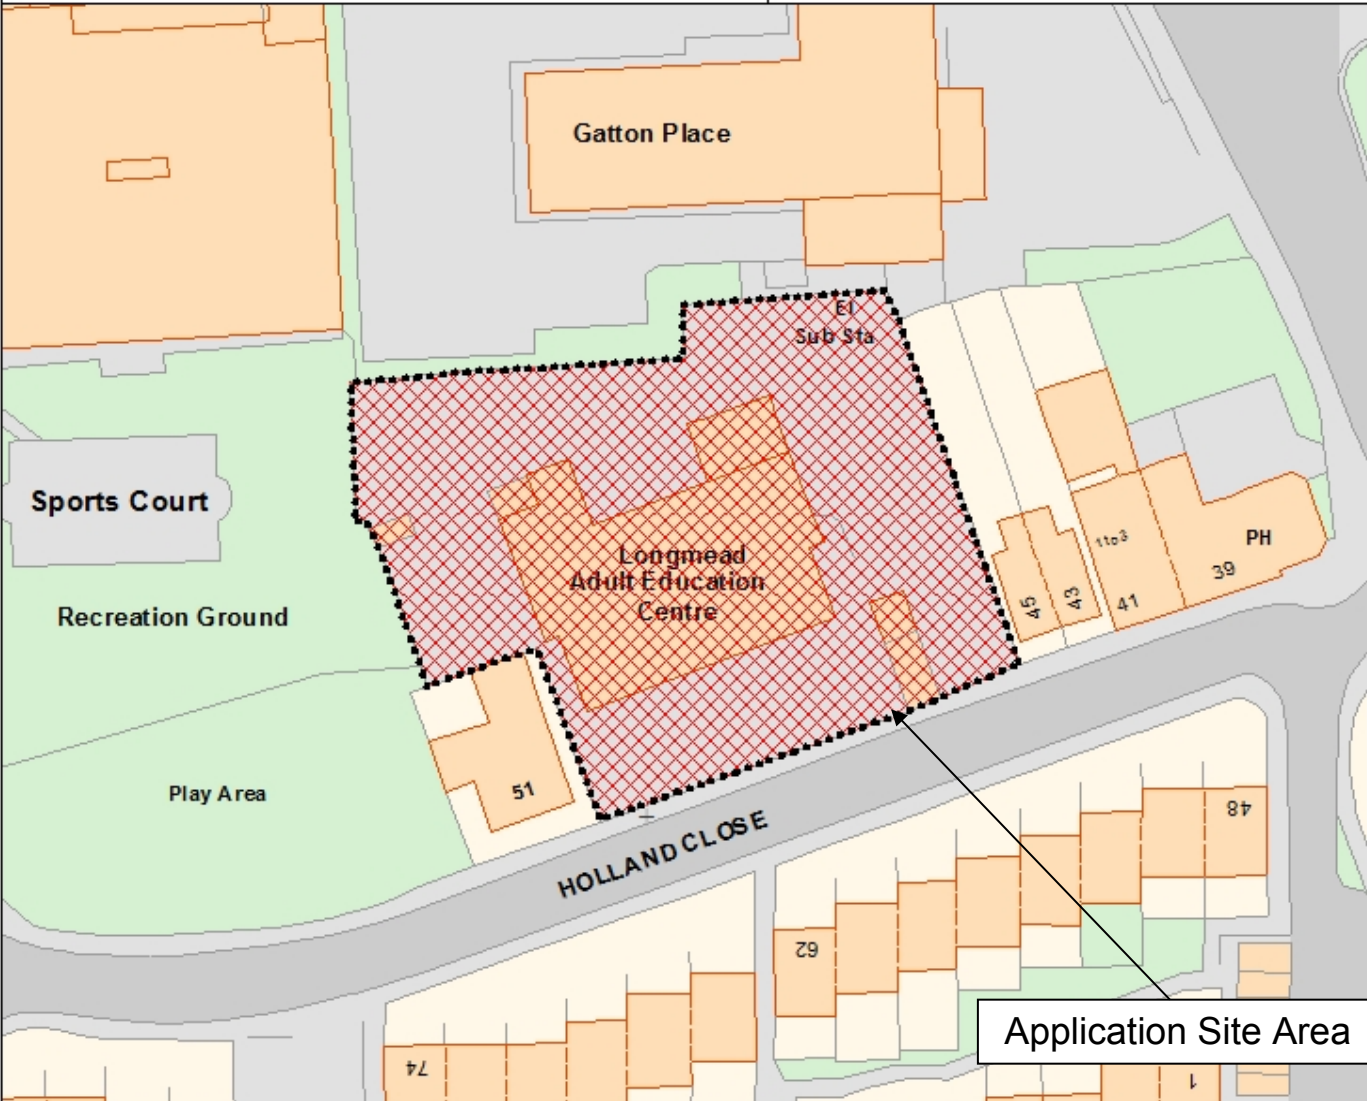

Site Location: **Longmead Adult Education Centre, Holland Close, Redhill, Surrey RH1 1HT**

Temporary permission for the erection of a prefabricated Modular Unit, polytunnel and cabin (D1 use class), and the provision of car parking.

Application numbers:
RE

Electoral divisions:
Redhill West and Meadvale

© Crown copyright. All rights reserved Surrey County Council, 100019813, 2020

Note: This plan is for indicative purposes only

Ref No:
SCC Ref 2020/0073

Scale: **1:695**
Printed on: 23/07/2020

This page is intentionally left blank